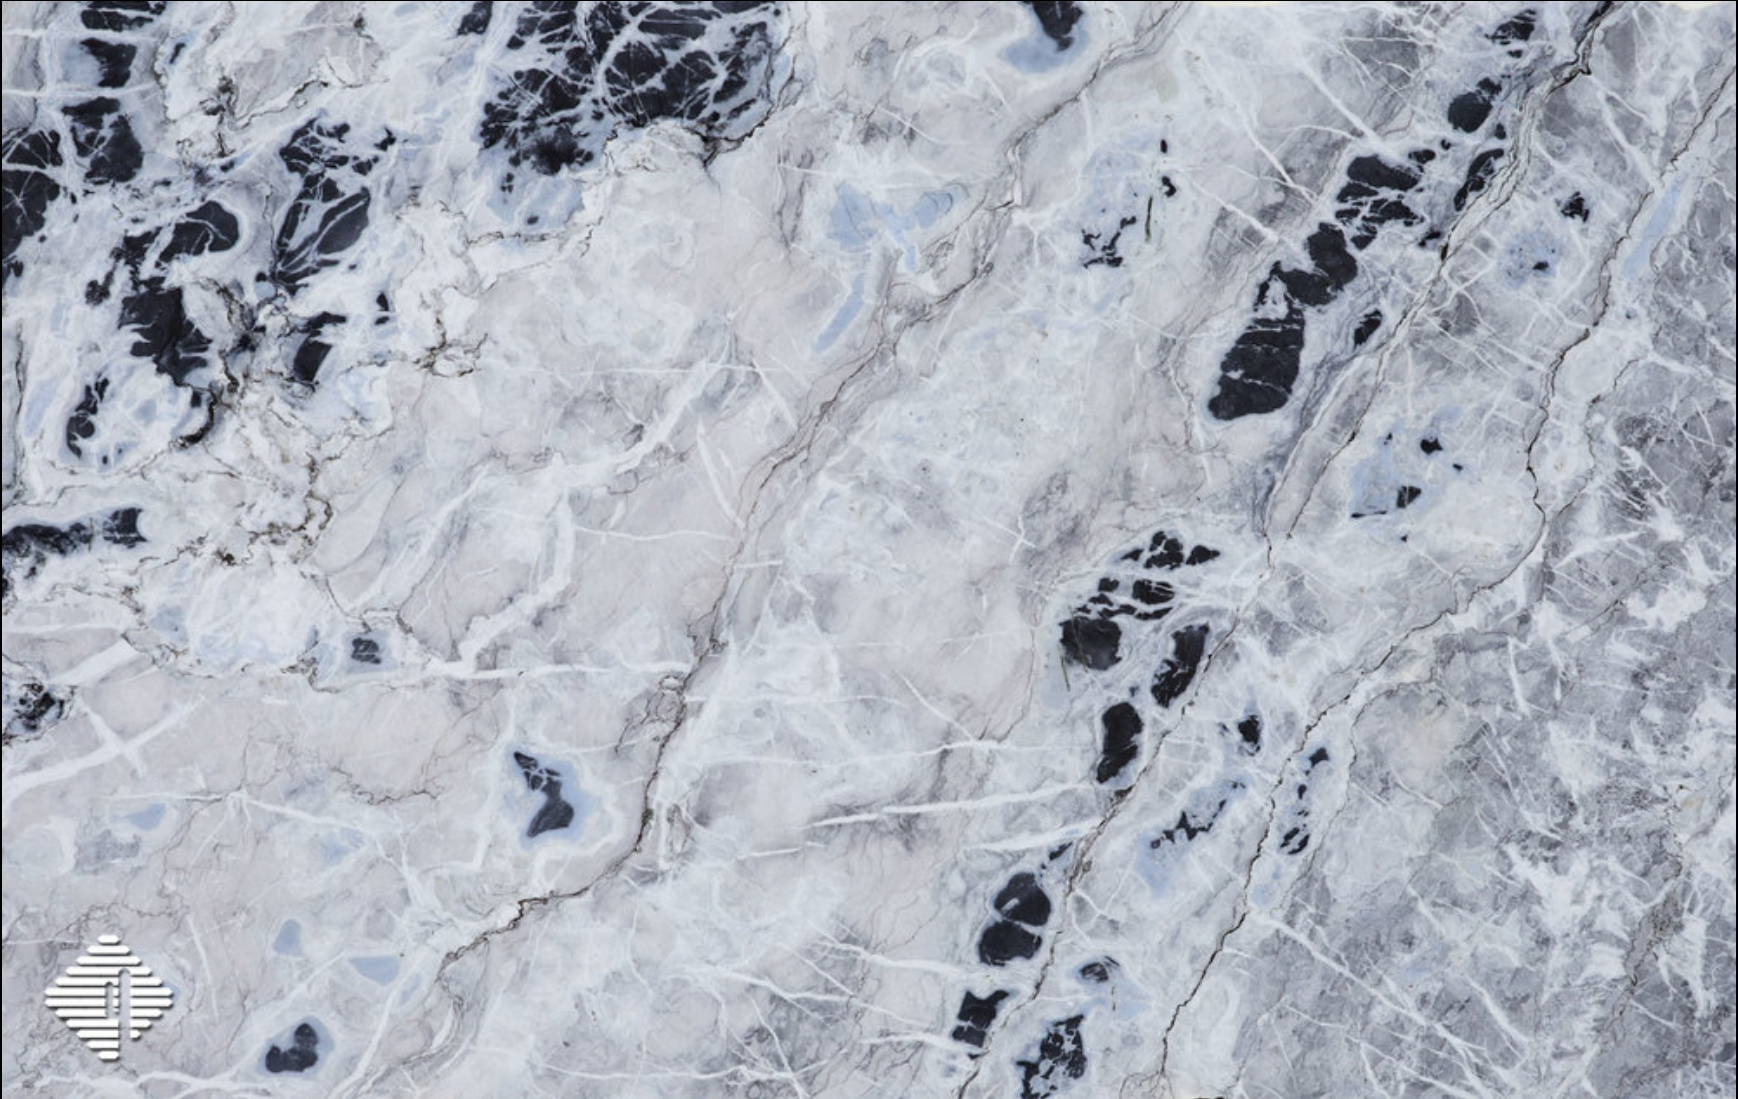

SIBERIA
Natural Granite Slab

CACTUS
STONE & TILE

401 South 50th Street
Phoenix, AZ 85034
Phone: 602-275-6400
www.cactusstone.com

Available in: 2 cm Polished

NOTE: Your slab will vary in color, shade, veining, movement, fissures, etc. from this picture. View current inventory to make actual selection.