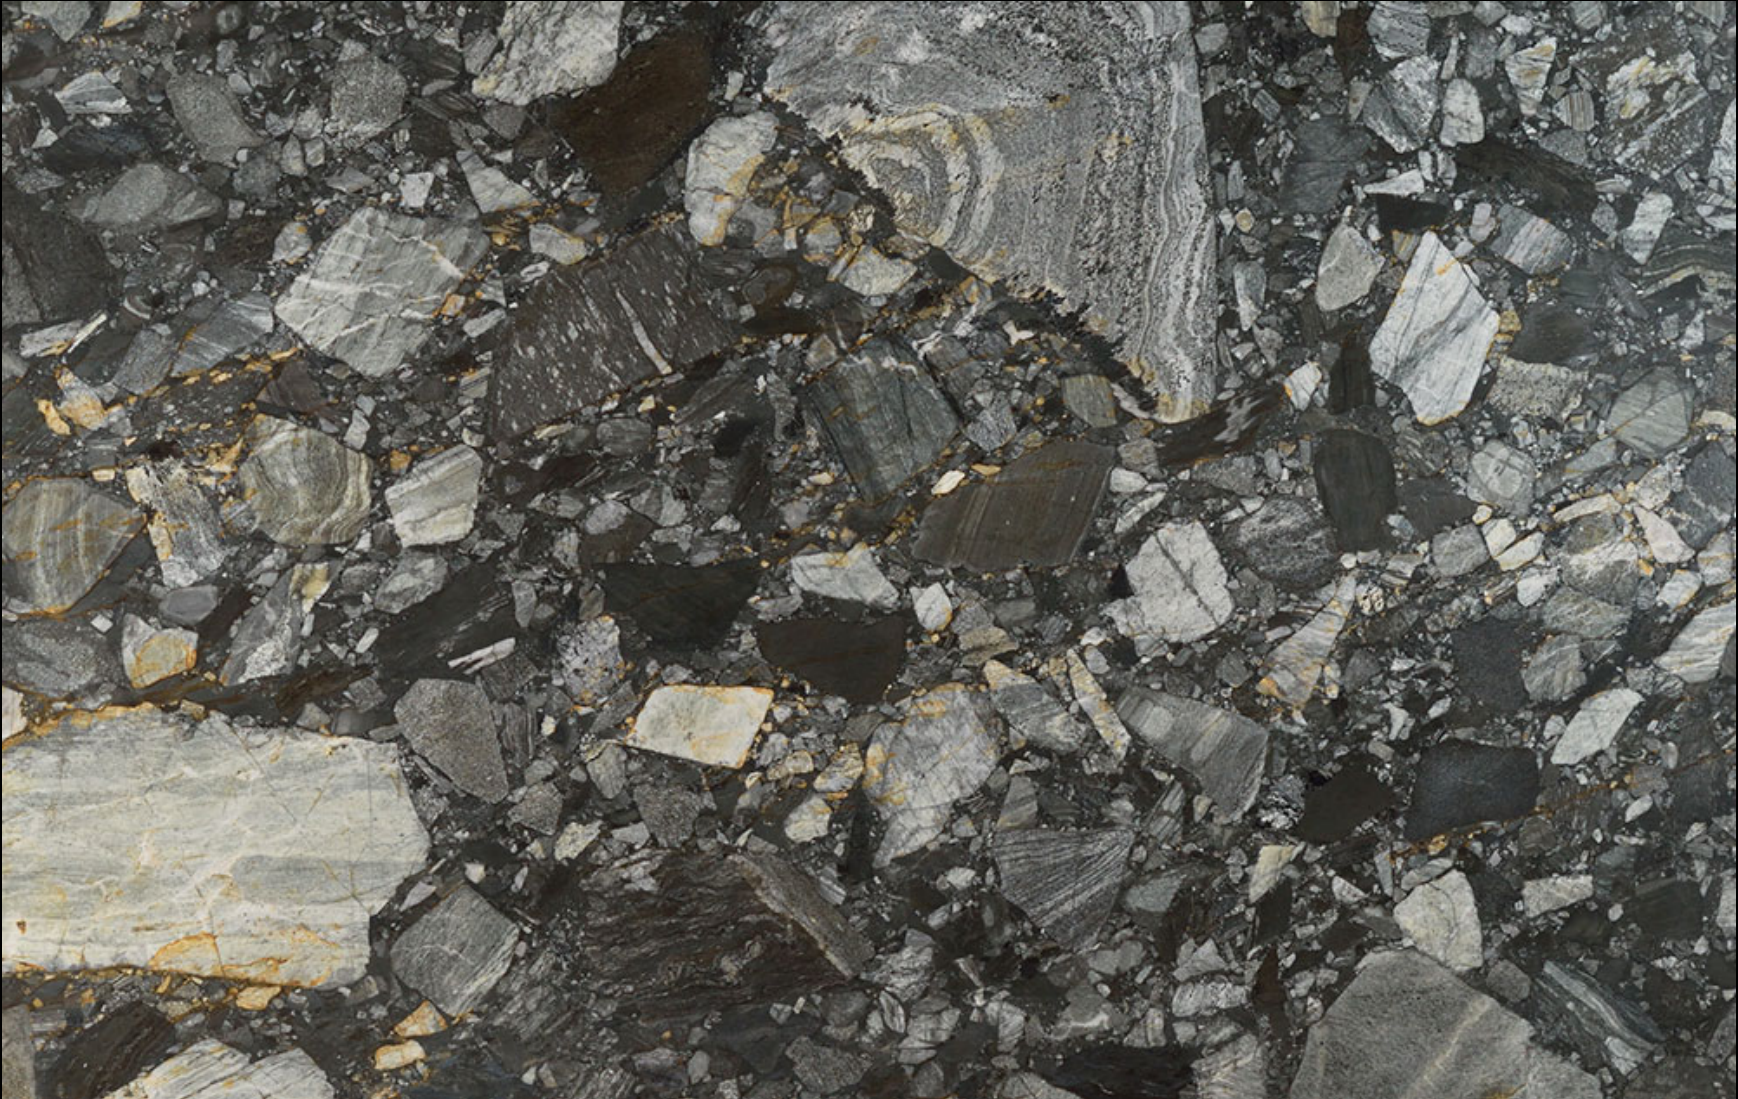

POMPEII
Natural Marble Slab

CACTUS
STONE & TILE

401 South 50th Street
Phoenix, AZ 85034
Phone: 602-275-6400
www.cactusstone.com

Available in: 2 cm Polished

NOTE: Your slab will vary in color, shade, veining, movement, fissures, etc. from this picture. View current inventory to make actual selection.