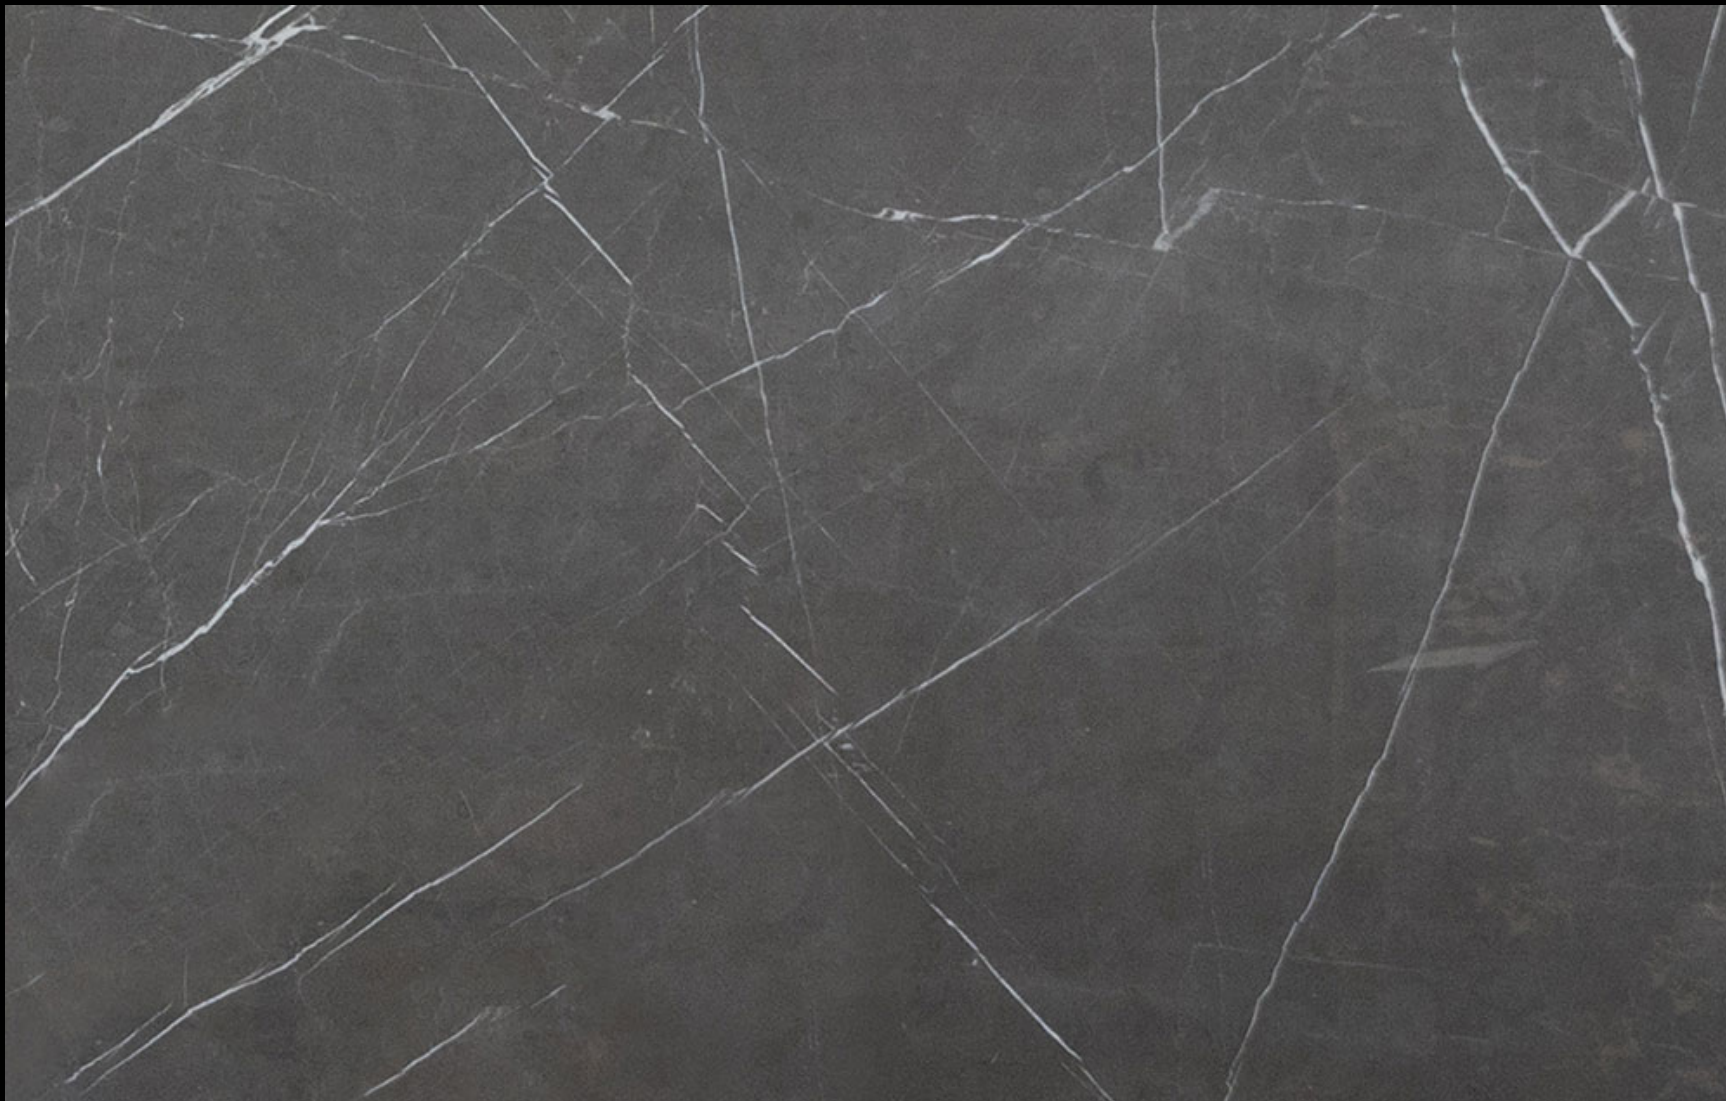

PIETRA GRAY
Epic - Porcelain Slab

CACTUS
STONE & TILE

401 South 50th Street
Phoenix, AZ 85034
Phone: 602-275-6400
www.cactusstone.com

Available in: 1 cm Polished

NOTE: Your slab will vary in color, shade, veining, movement, fissures, etc. from this picture. View current inventory to make actual selection.