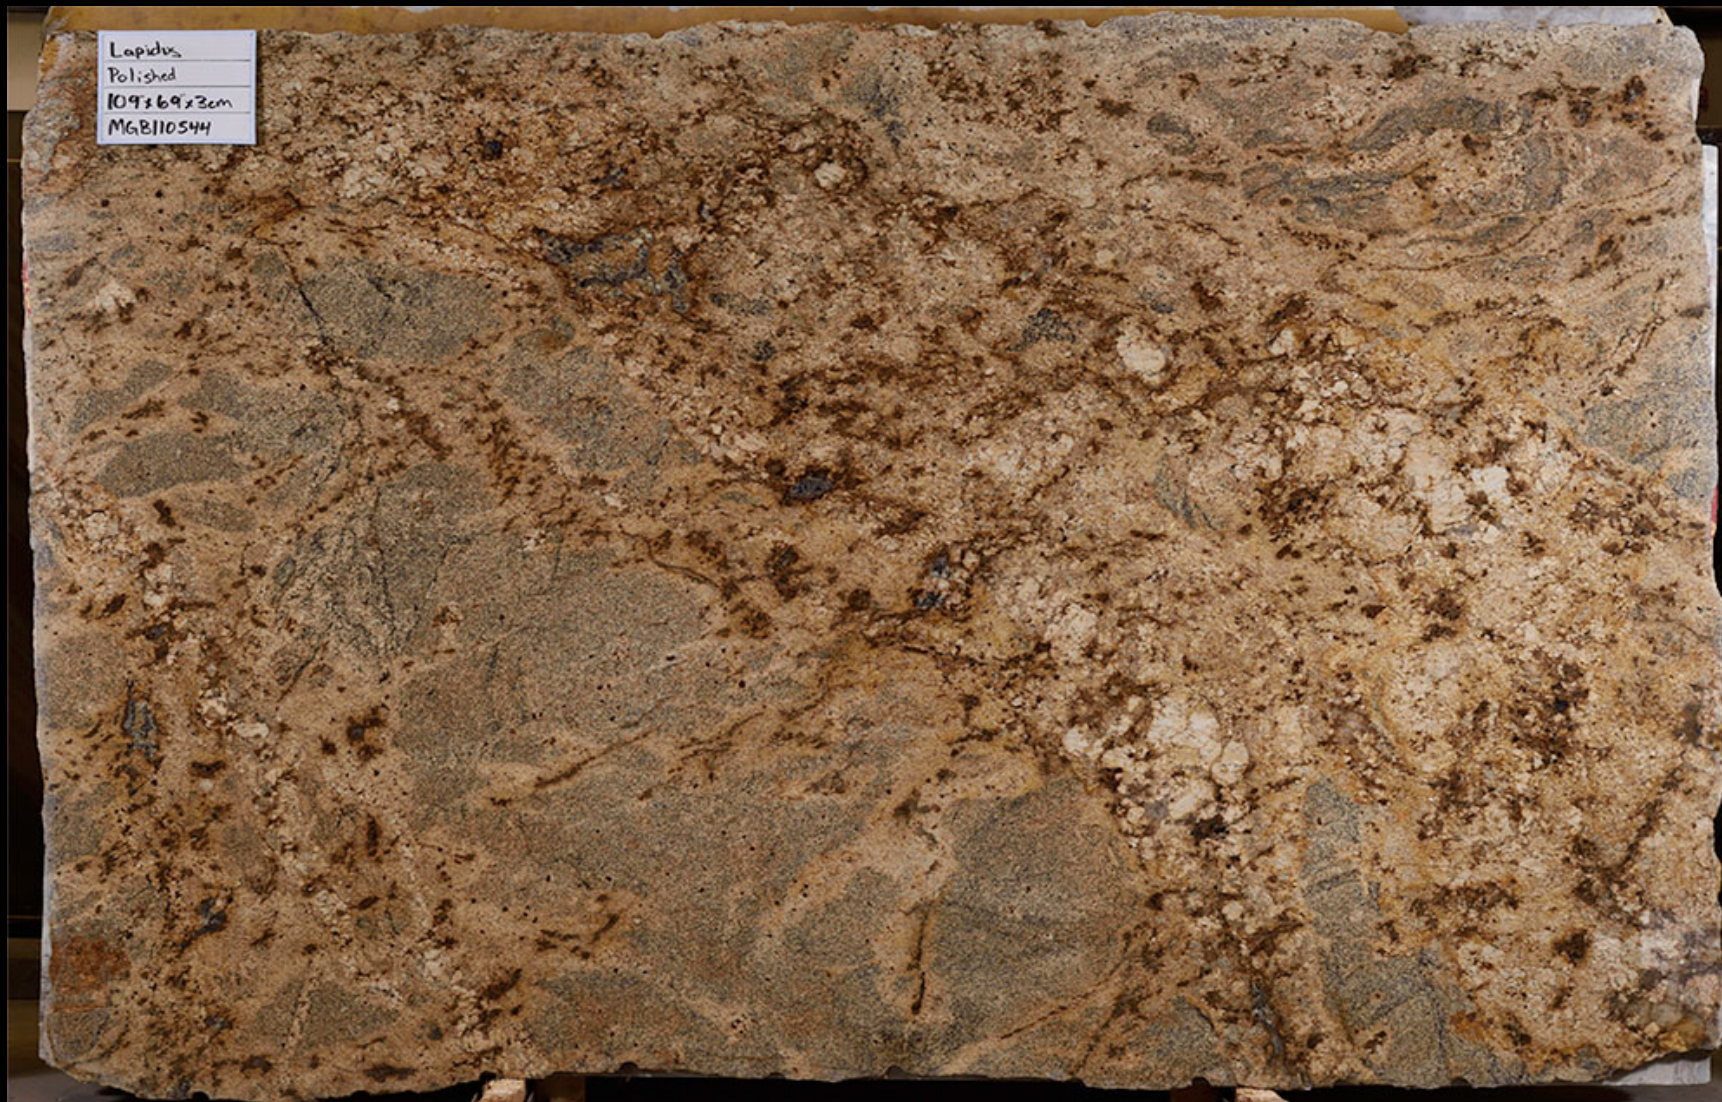

LAPIDUS 3CM MGB110544

Single Slab

**CACTUS**  
STONE & TILE

401 South 50th Street  
Phoenix, AZ 85034  
Phone: 602-511-8888  
[www.cactusstone.com](http://www.cactusstone.com)

**Available in:** 3 cm Polished

**NOTE:** Your slab will vary in color, shade, veining, movement, fissures, etc. from this picture. View current inventory to make actual selection.