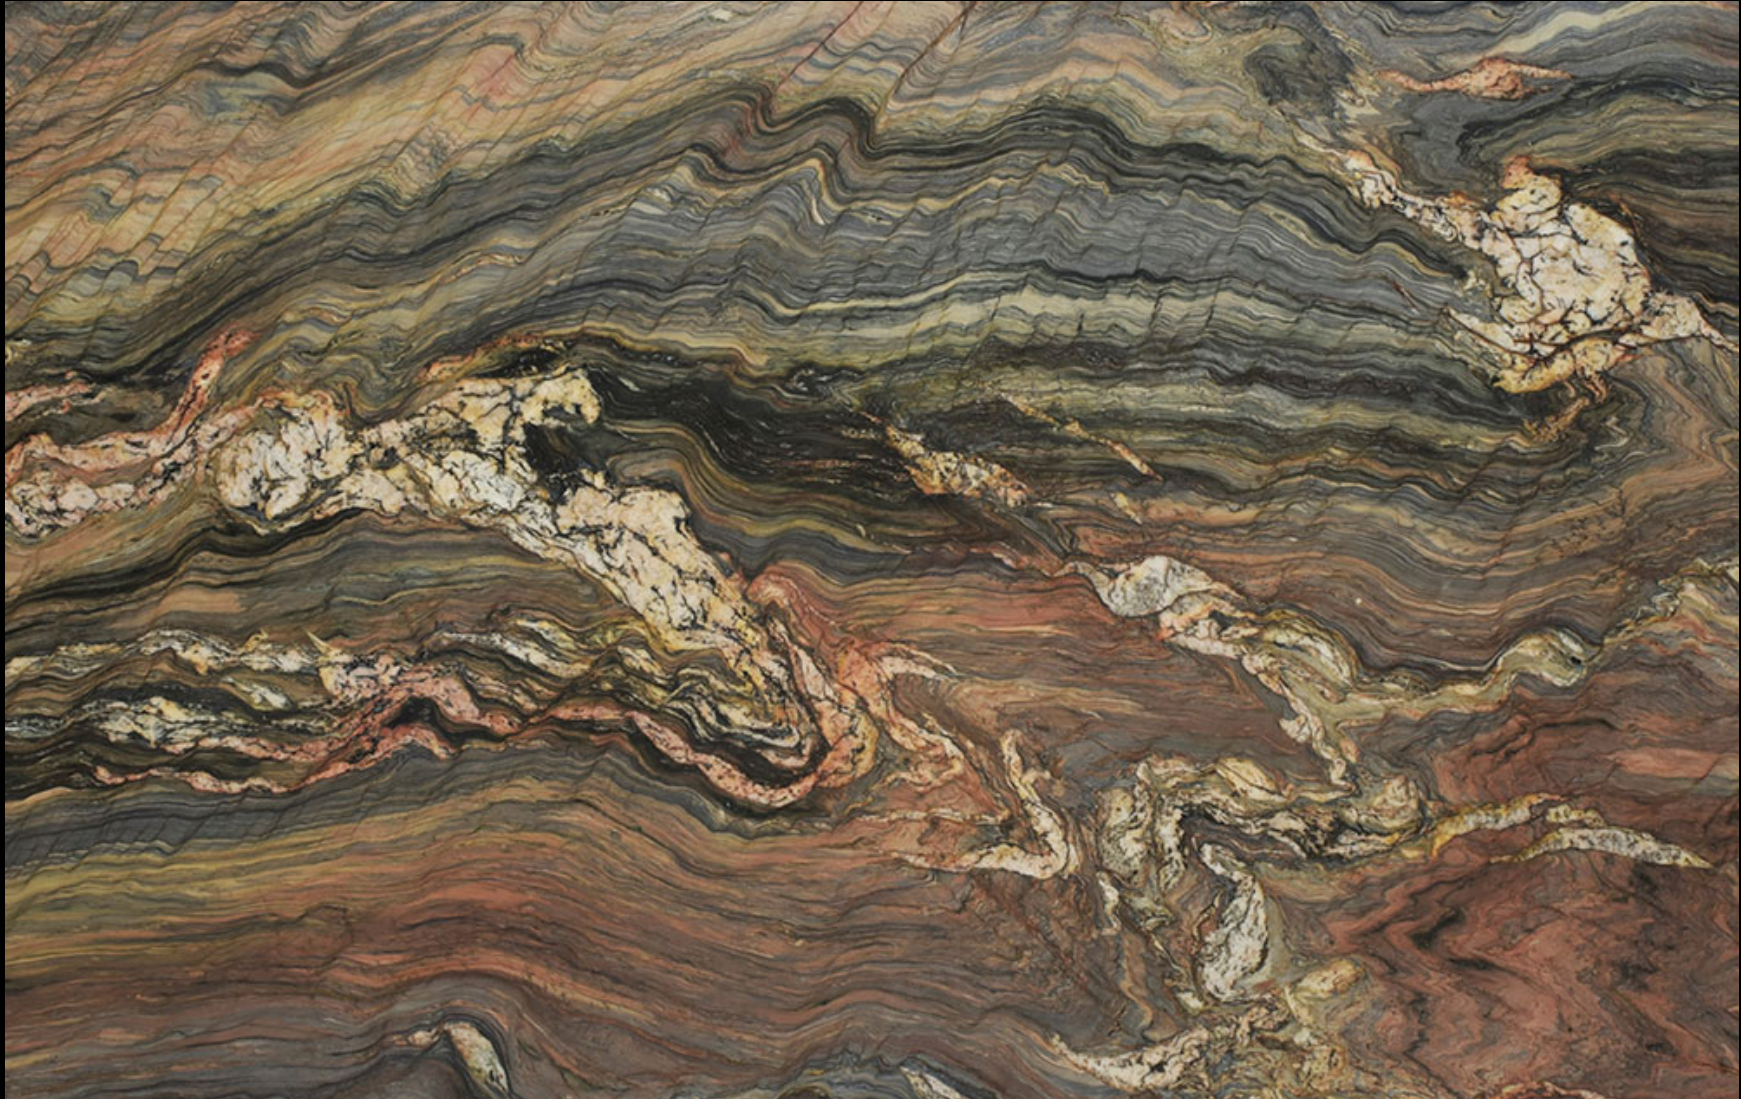

KALEIDOSCOPE
Natural Quartzite Slab

CACTUS
STONE & TILE

401 South 50th Street
Phoenix, AZ 85034
Phone: 602-275-6400
www.cactusstone.com

Available in: 2 cm Polished

NOTE: Your slab will vary in color, shade, veining, movement, fissures, etc. from this picture. View current inventory to make actual selection.