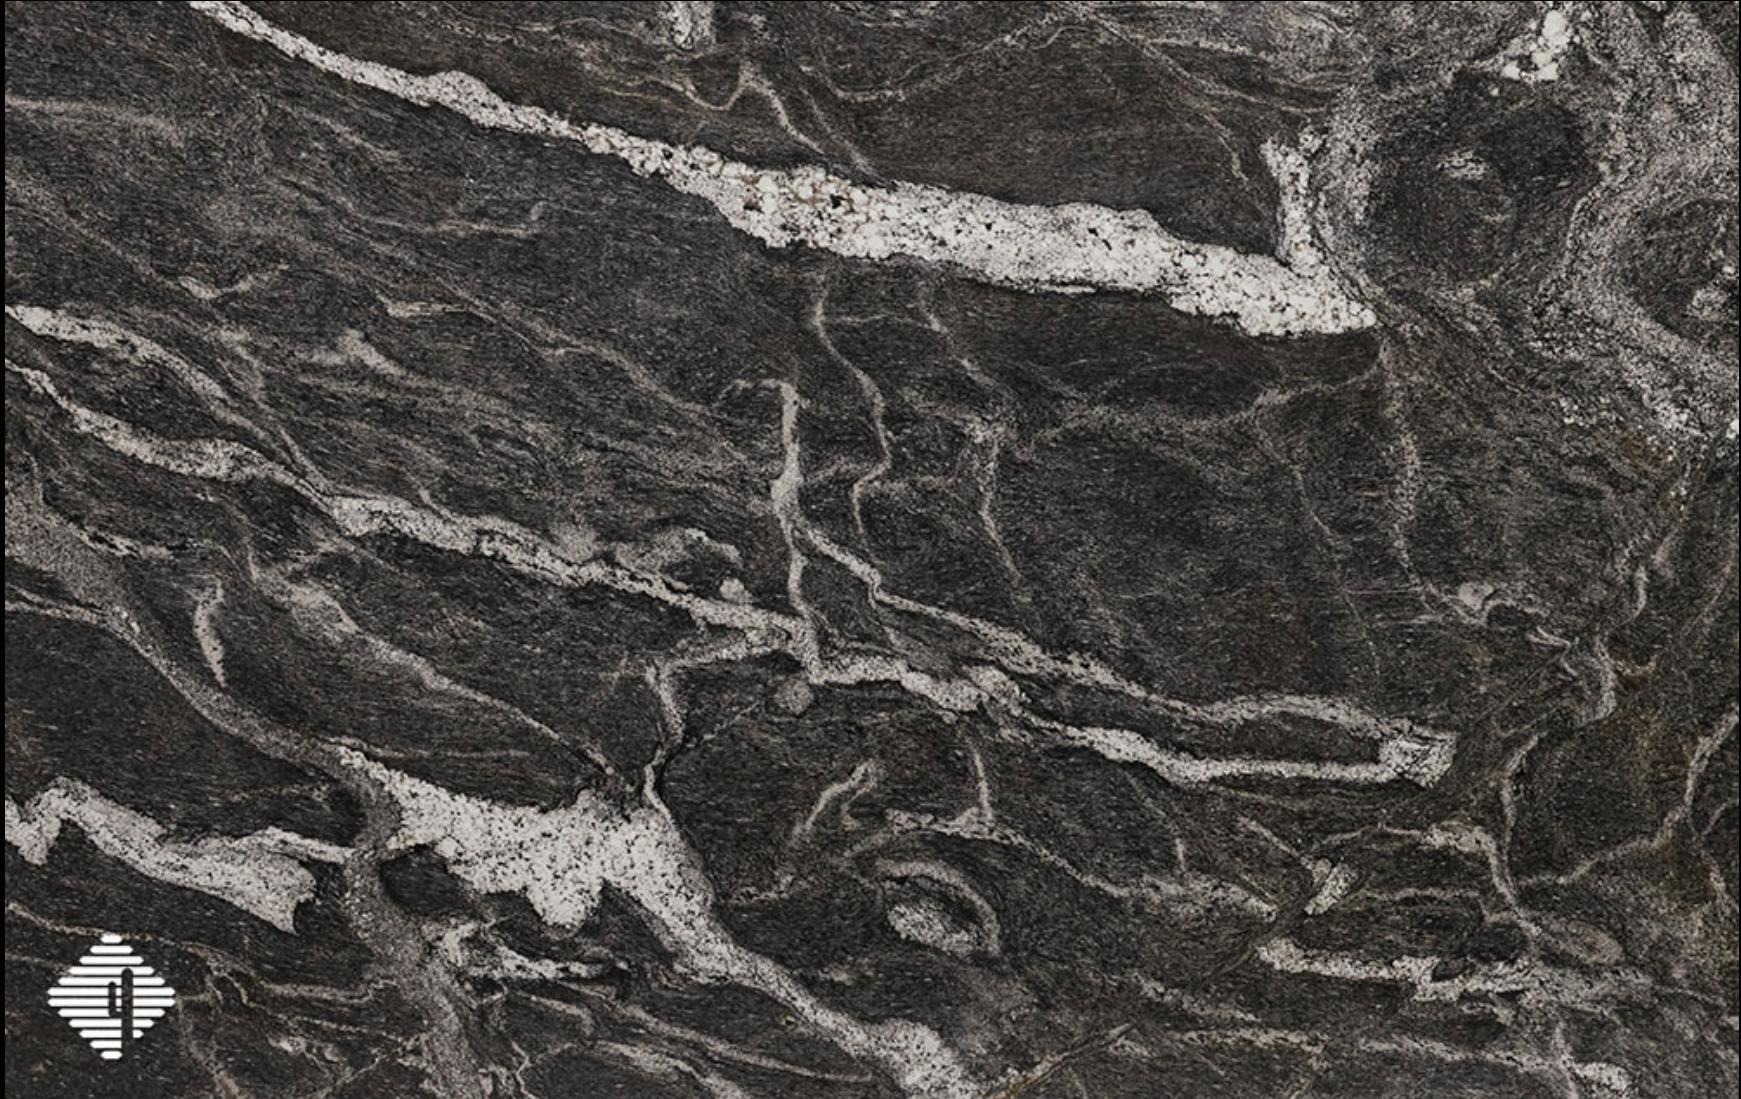

DOMINO
Natural Granite Slab

CACTUS
STONE & TILE

401 South 50th Street
Phoenix, AZ 85034
Phone: 602-275-6400
www.cactusstone.com

Available in: 2 cm Polished

NOTE: Your slab will vary in color, shade, veining, movement, fissures, etc. from this picture. View current inventory to make actual selection.