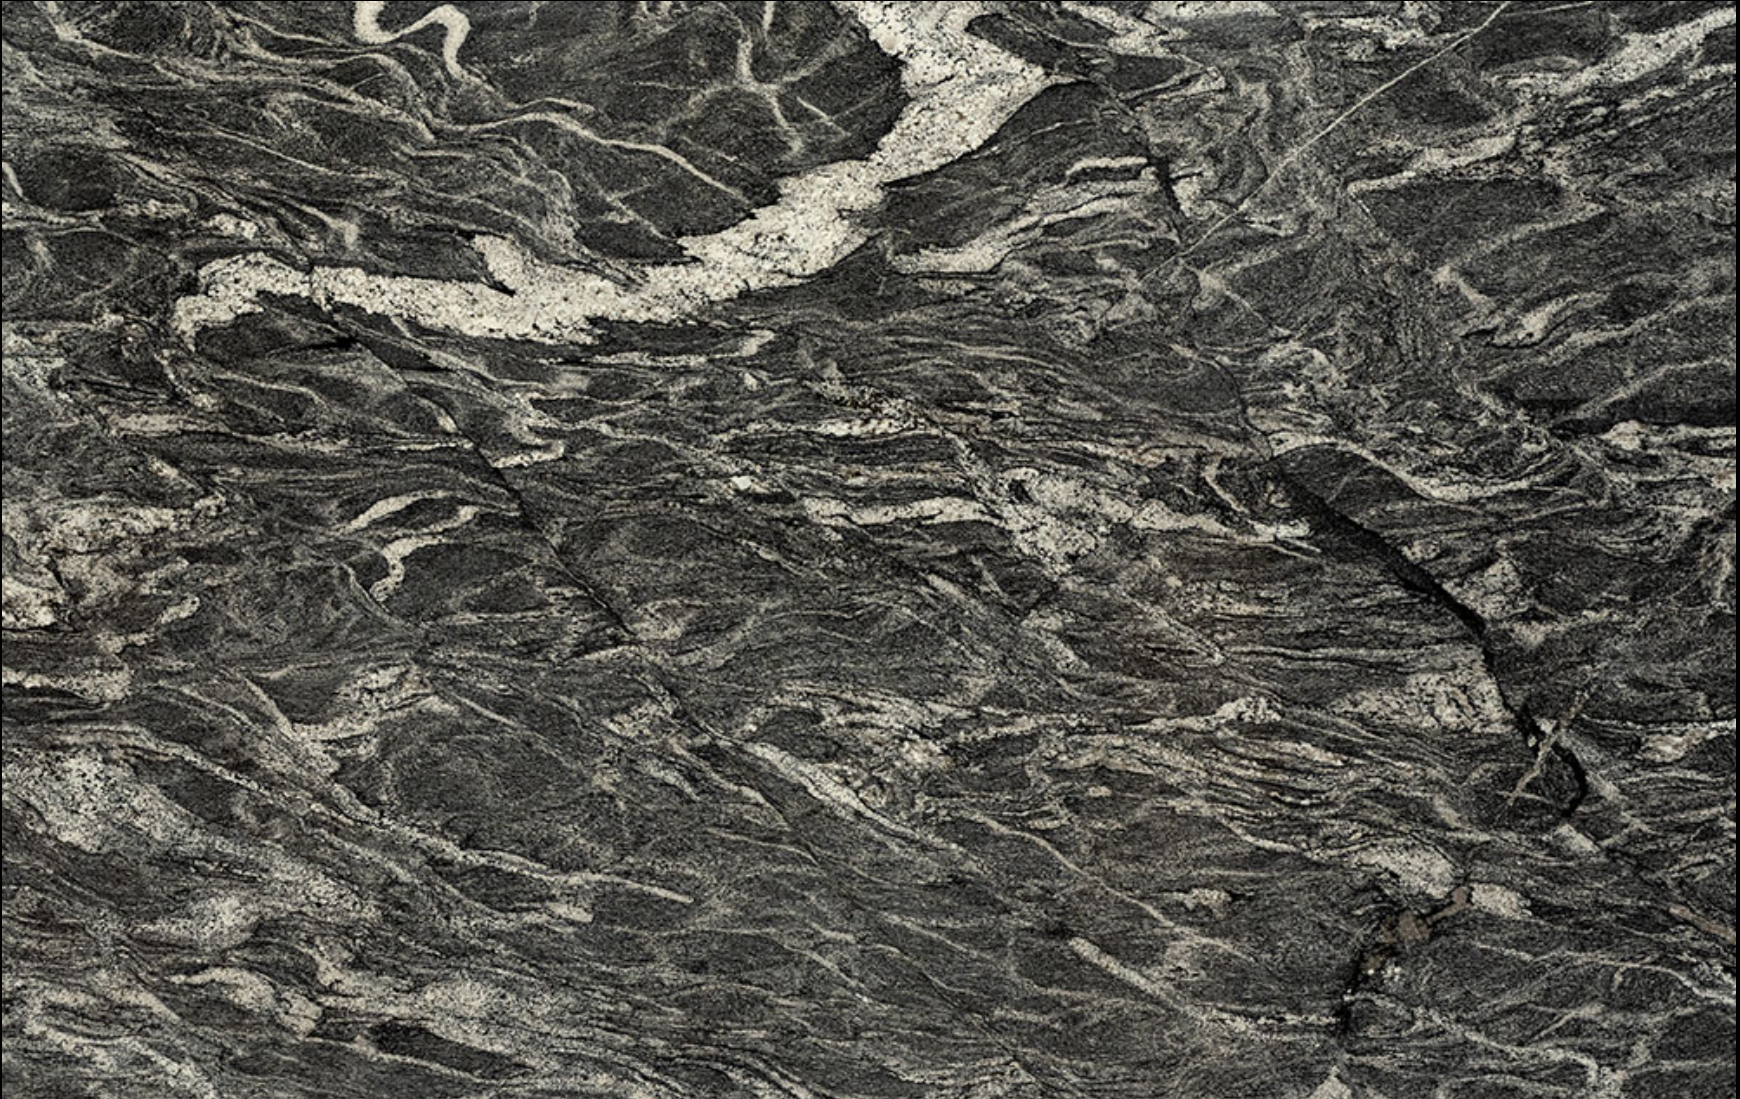

DOMINO
Natural Granite Slab

CACTUS
STONE & TILE

401 South 50th Street
Phoenix, AZ 85034
Phone: 602-275-6400
www.cactusstone.com

Available in: 2 cm Polished

NOTE: Your slab will vary in color, shade, veining, movement, fissures, etc. from this picture. View current inventory to make actual selection.