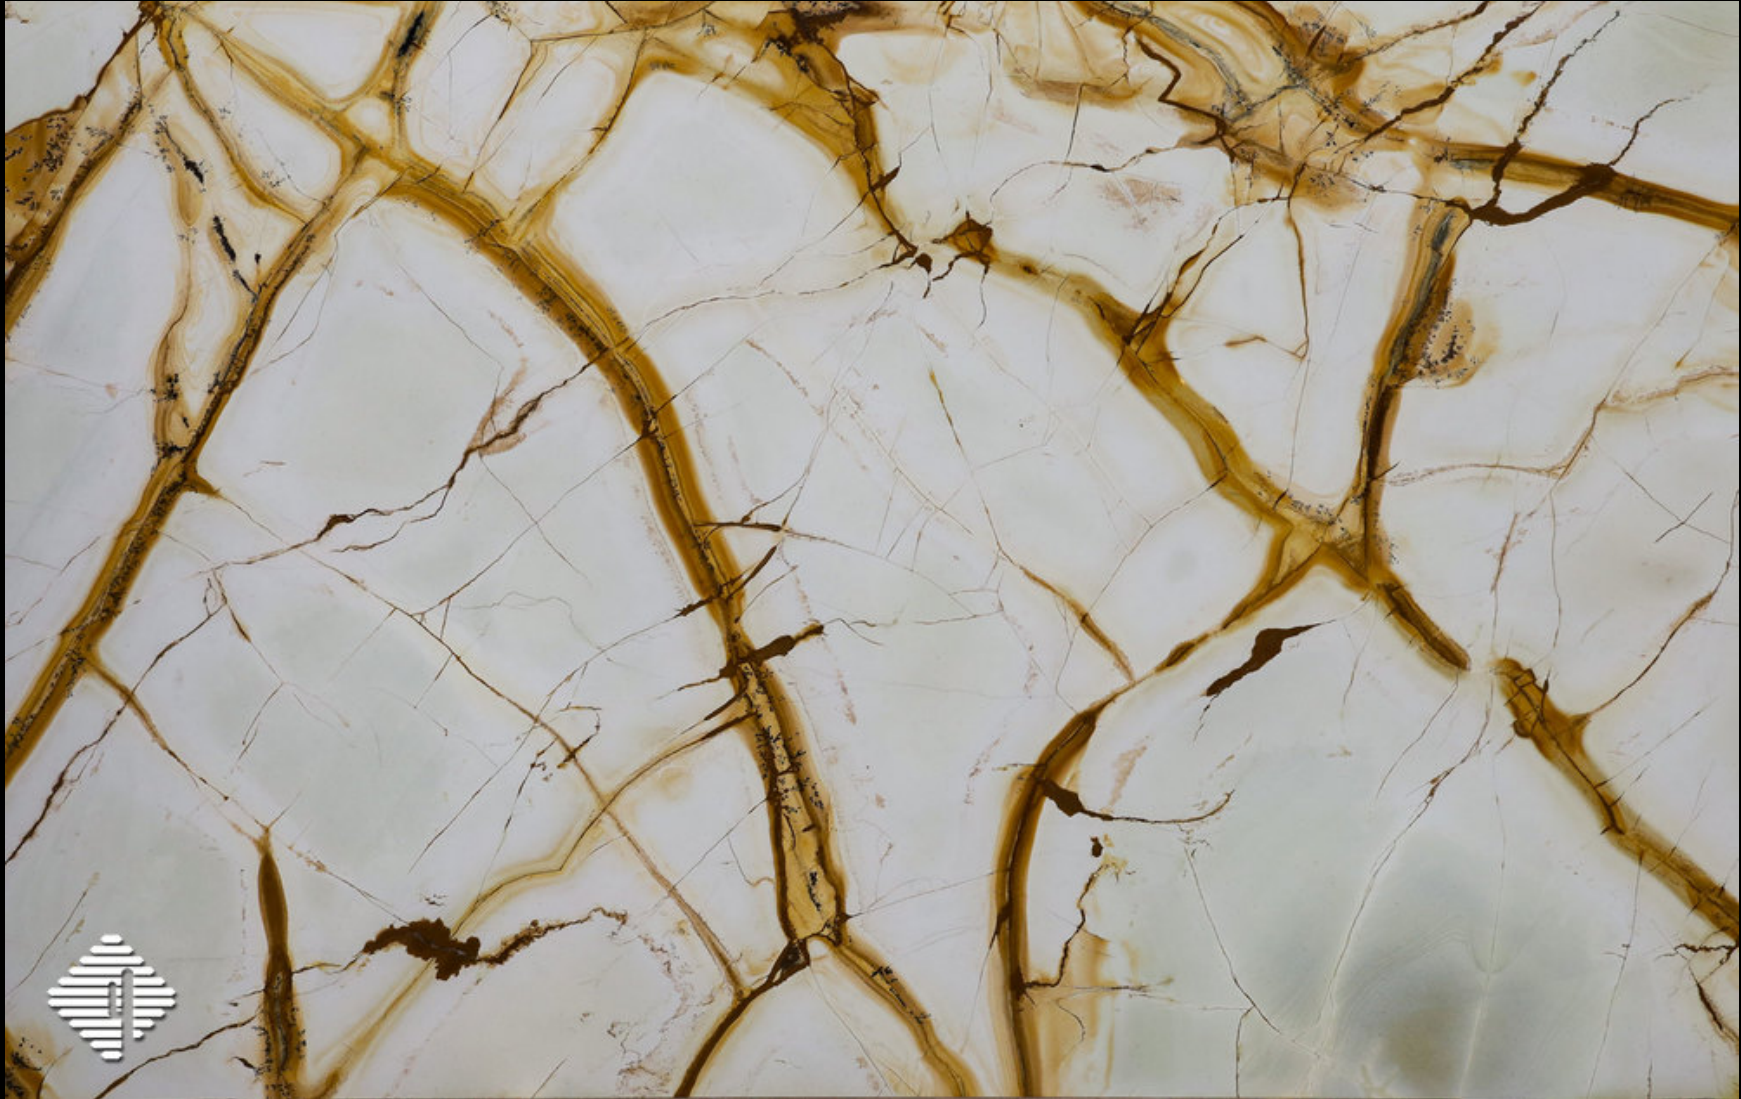

DESERT STORM
Natural Quartzite Slab

CACTUS
STONE & TILE

401 South 50th Street
Phoenix, AZ 85034
Phone: 602-275-6400
www.cactusstone.com

Available in: 2 cm Polished

NOTE: Your slab will vary in color, shade, veining, movement, fissures, etc. from this picture. View current inventory to make actual selection.