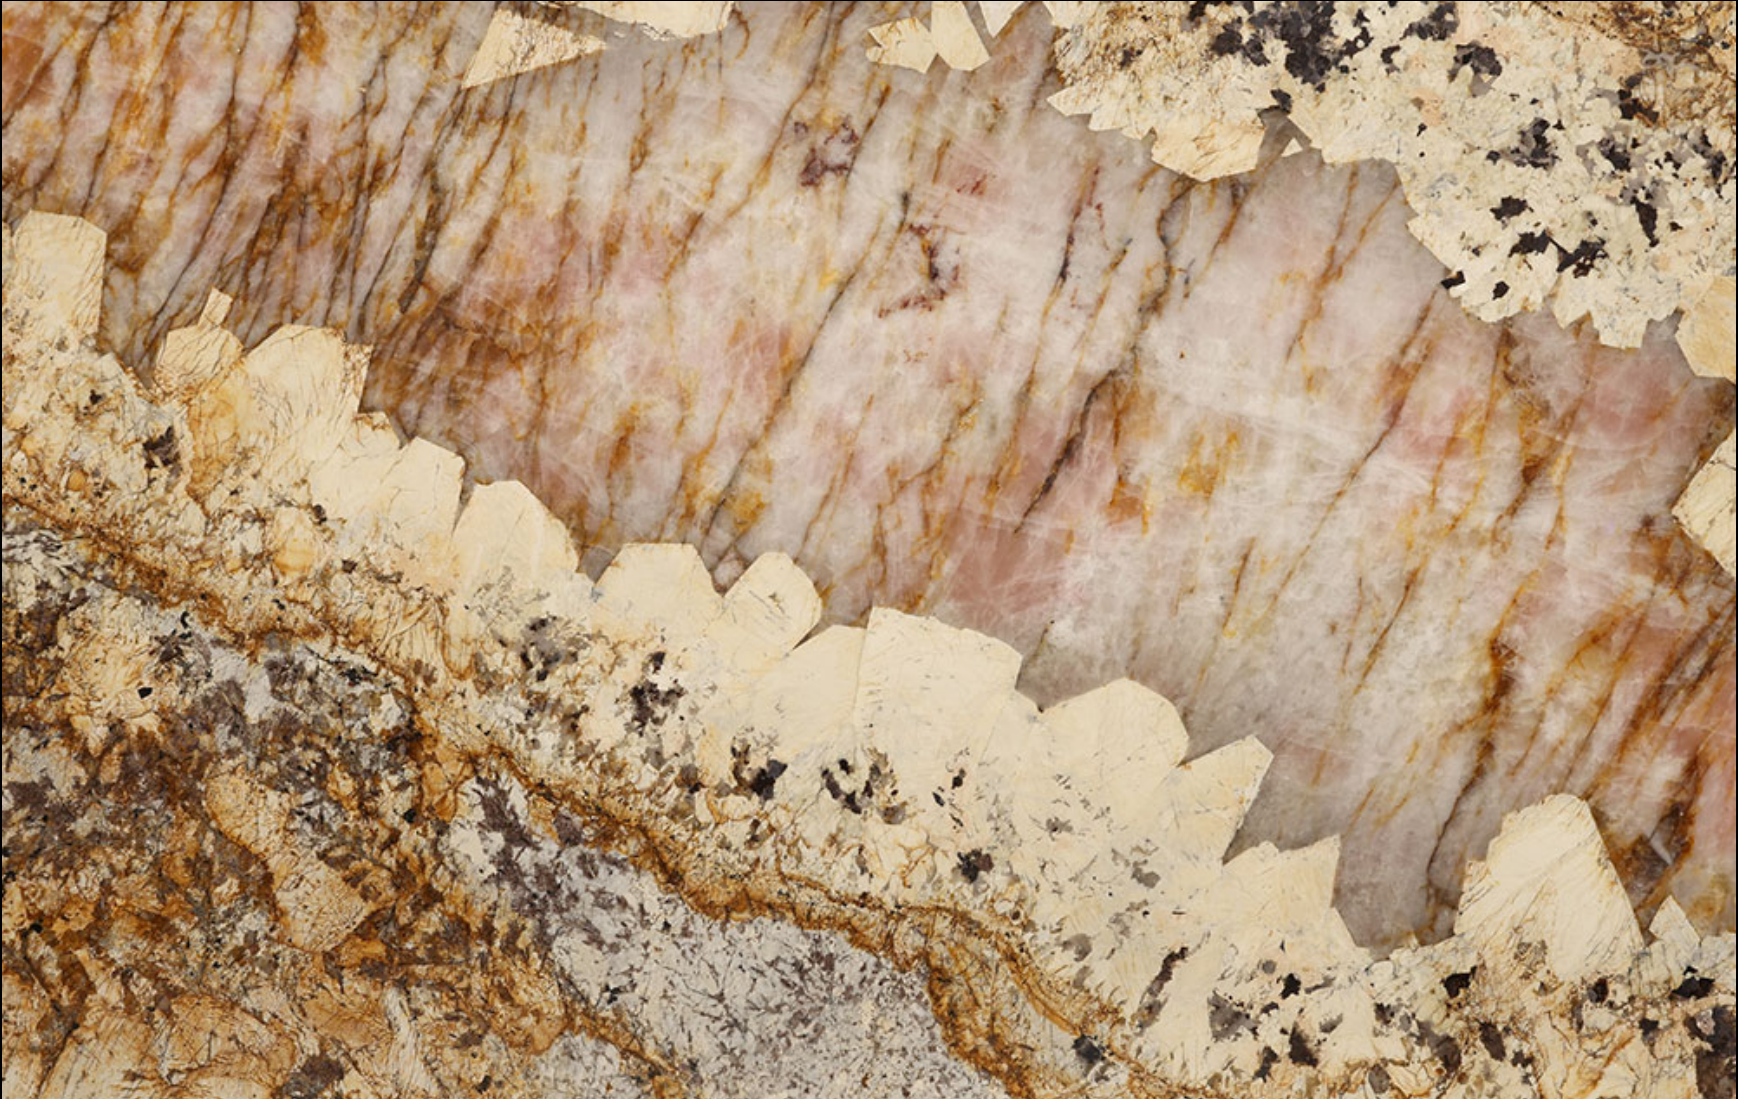

DESERT ROSE
Natural Granite Slab

CACTUS
STONE & TILE

401 South 50th Street
Phoenix, AZ 85034
Phone: 602-275-6400
www.cactusstone.com

Available in: 2 cm Polished

NOTE: Your slab will vary in color, shade, veining, movement, fissures, etc. from this picture. View current inventory to make actual selection.