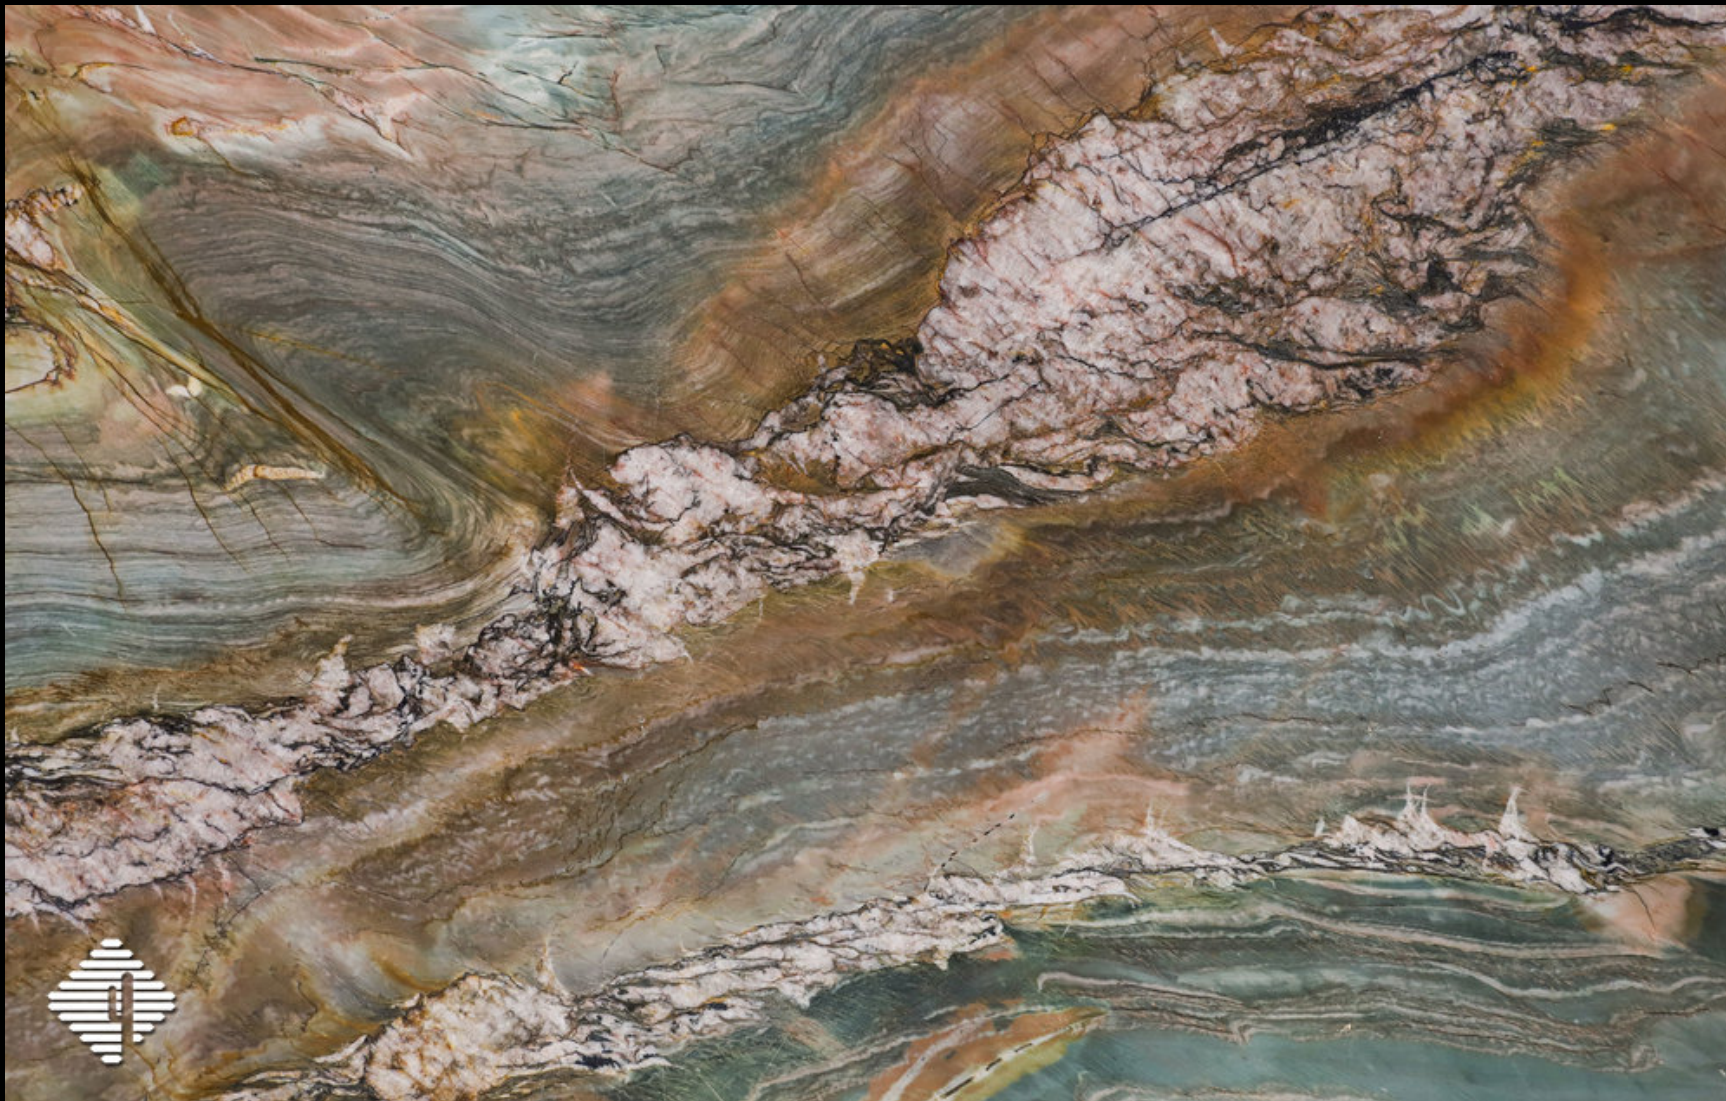

BOTANIC CRYSTAL  
Natural Quartzite Slab

**CACTUS**  
STONE & TILE

401 South 50th Street  
Phoenix, AZ 85034  
Phone: 602-275-6400  
[www.cactusstone.com](http://www.cactusstone.com)

**Available in:** 3 cm Polished

**NOTE:** Your slab will vary in color, shade, veining, movement, fissures, etc. from this picture. View current inventory to make actual selection.