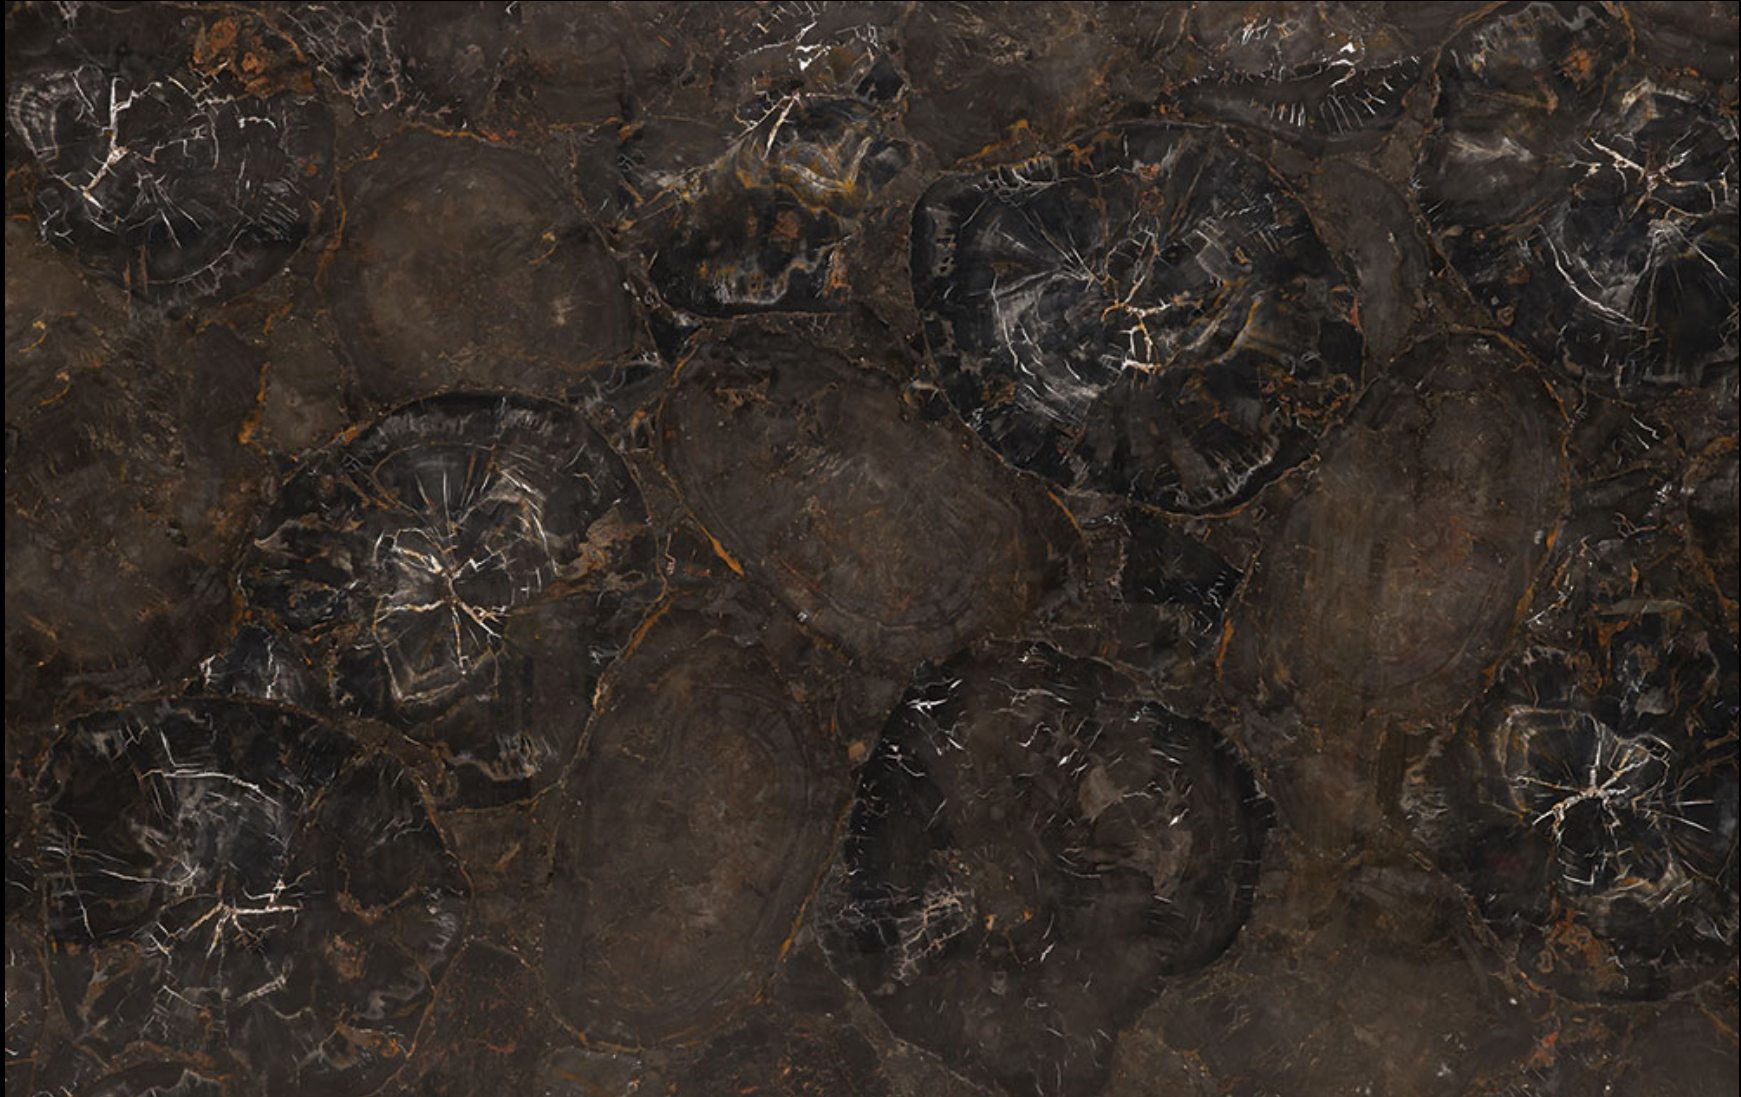

## BLACK PETRIFIED WOOD

Natural Semi-Precious Slab

**CACTUS**  
STONE & TILE

401 South 50th Street  
Phoenix, AZ 85034  
Phone: 602-275-6400  
[www.cactusstone.com](http://www.cactusstone.com)

**Available in:** 2 cm Polished

**NOTE:** Your slab will vary in color, shade, veining, movement, fissures, etc. from this picture. View current inventory to make actual selection.