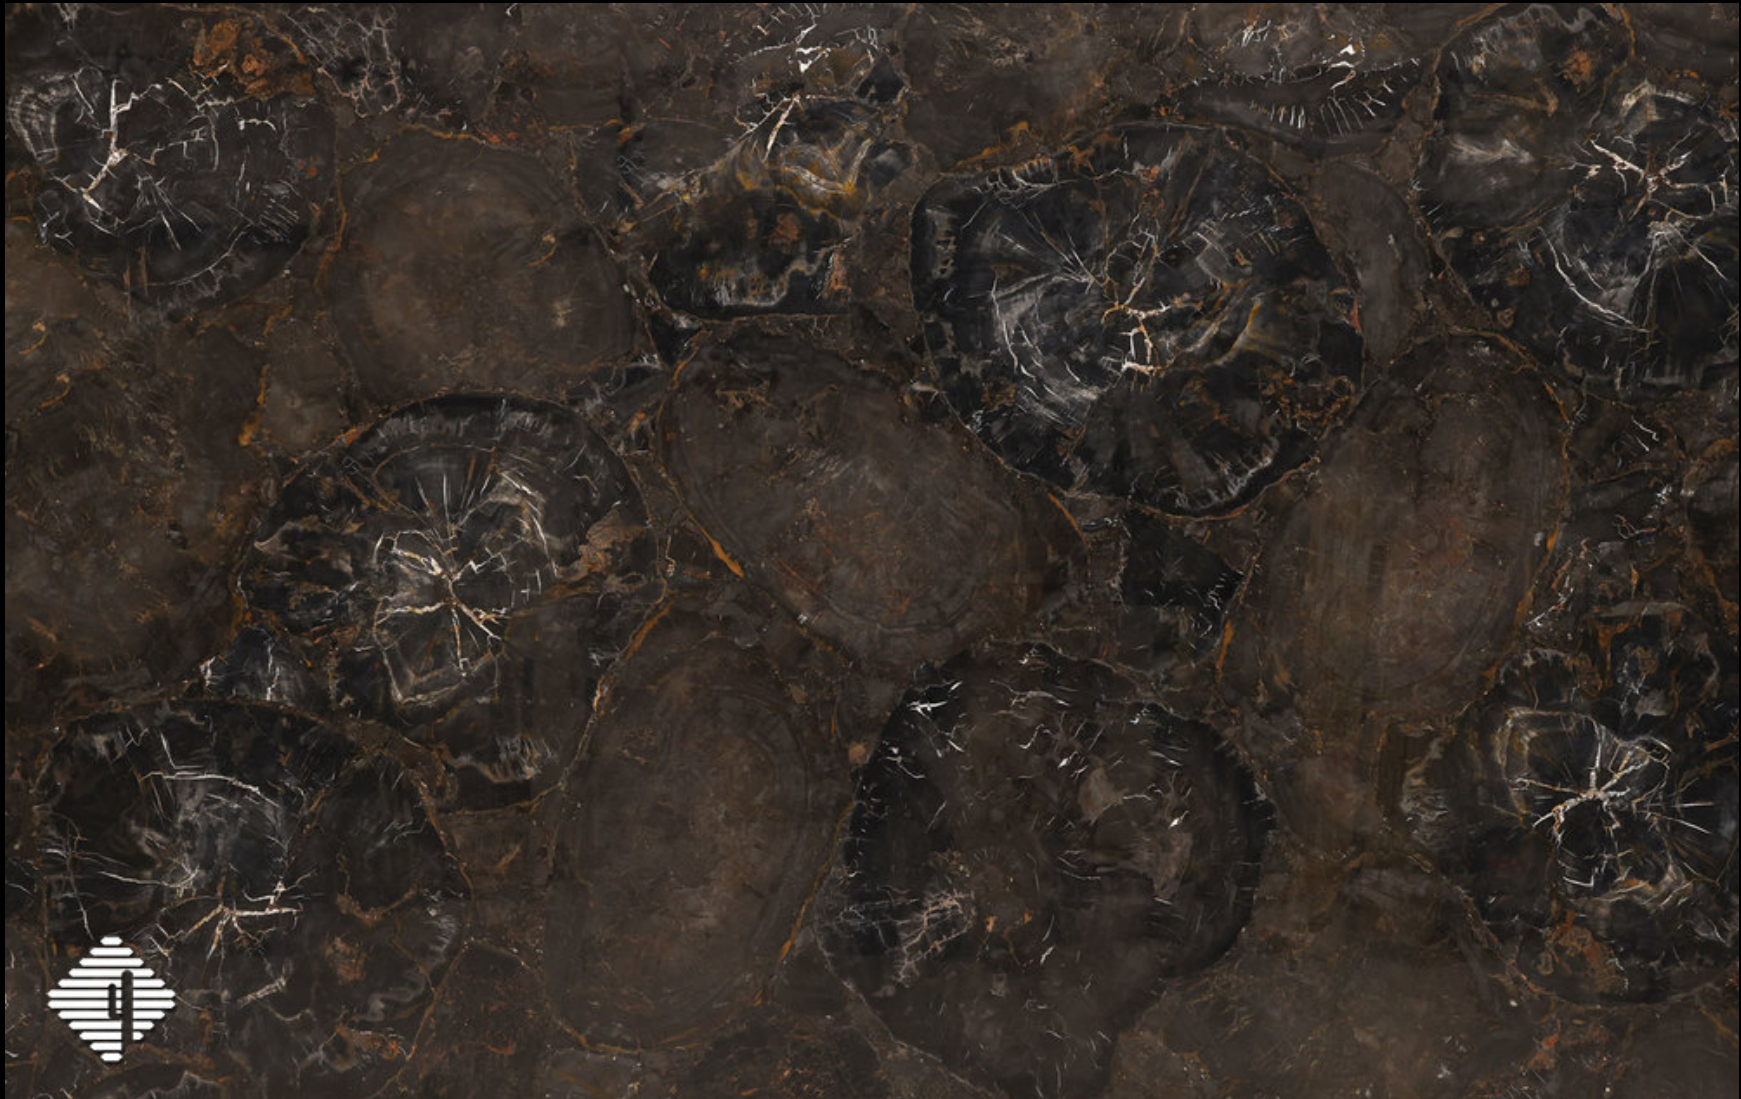

BLACK PETRIFIED WOOD

Natural Semi-Precious Slab

CACTUS
STONE & TILE

401 South 50th Street
Phoenix, AZ 85034
Phone: 602-275-6400
www.cactusstone.com

Available in: 2 cm Polished

NOTE: Your slab will vary in color, shade, veining, movement, fissures, etc. from this picture. View current inventory to make actual selection.