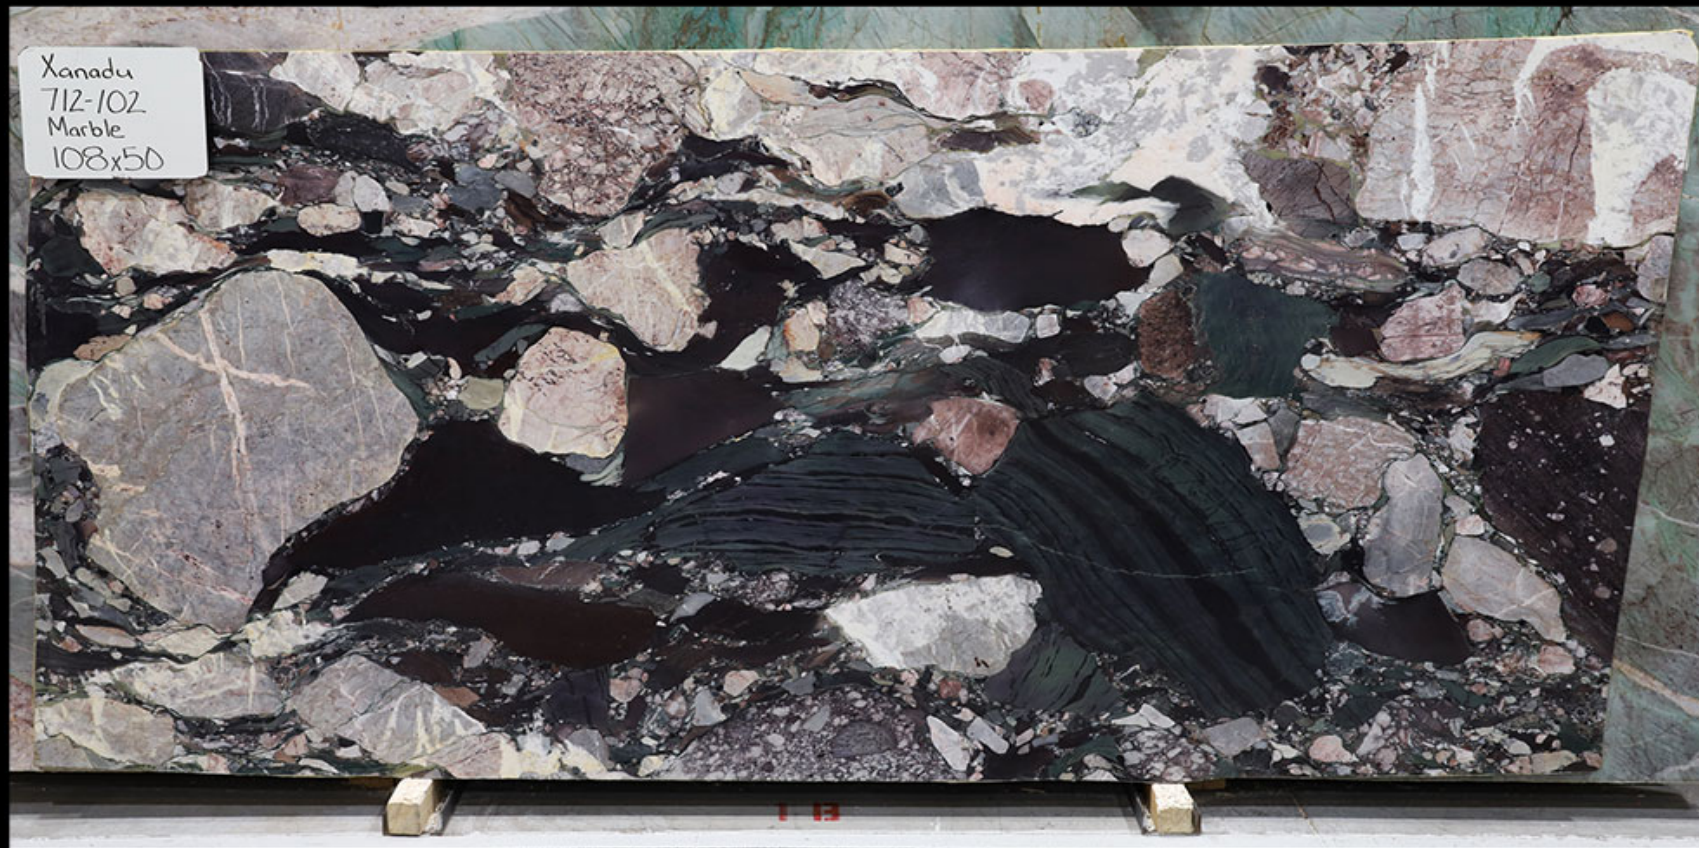

XANADU 712-102

Single Slab

**CACTUS**  
STONE & TILE

401 South 50th Street  
Phoenix, AZ 85034  
Phone: 602-275-6400  
[www.cactusstone.com](http://www.cactusstone.com)

**Available in:** 2 cm Polished

**NOTE:** Your slab will vary in color, shade, veining, movement, fissures, etc. from this picture. View current inventory to make actual selection.