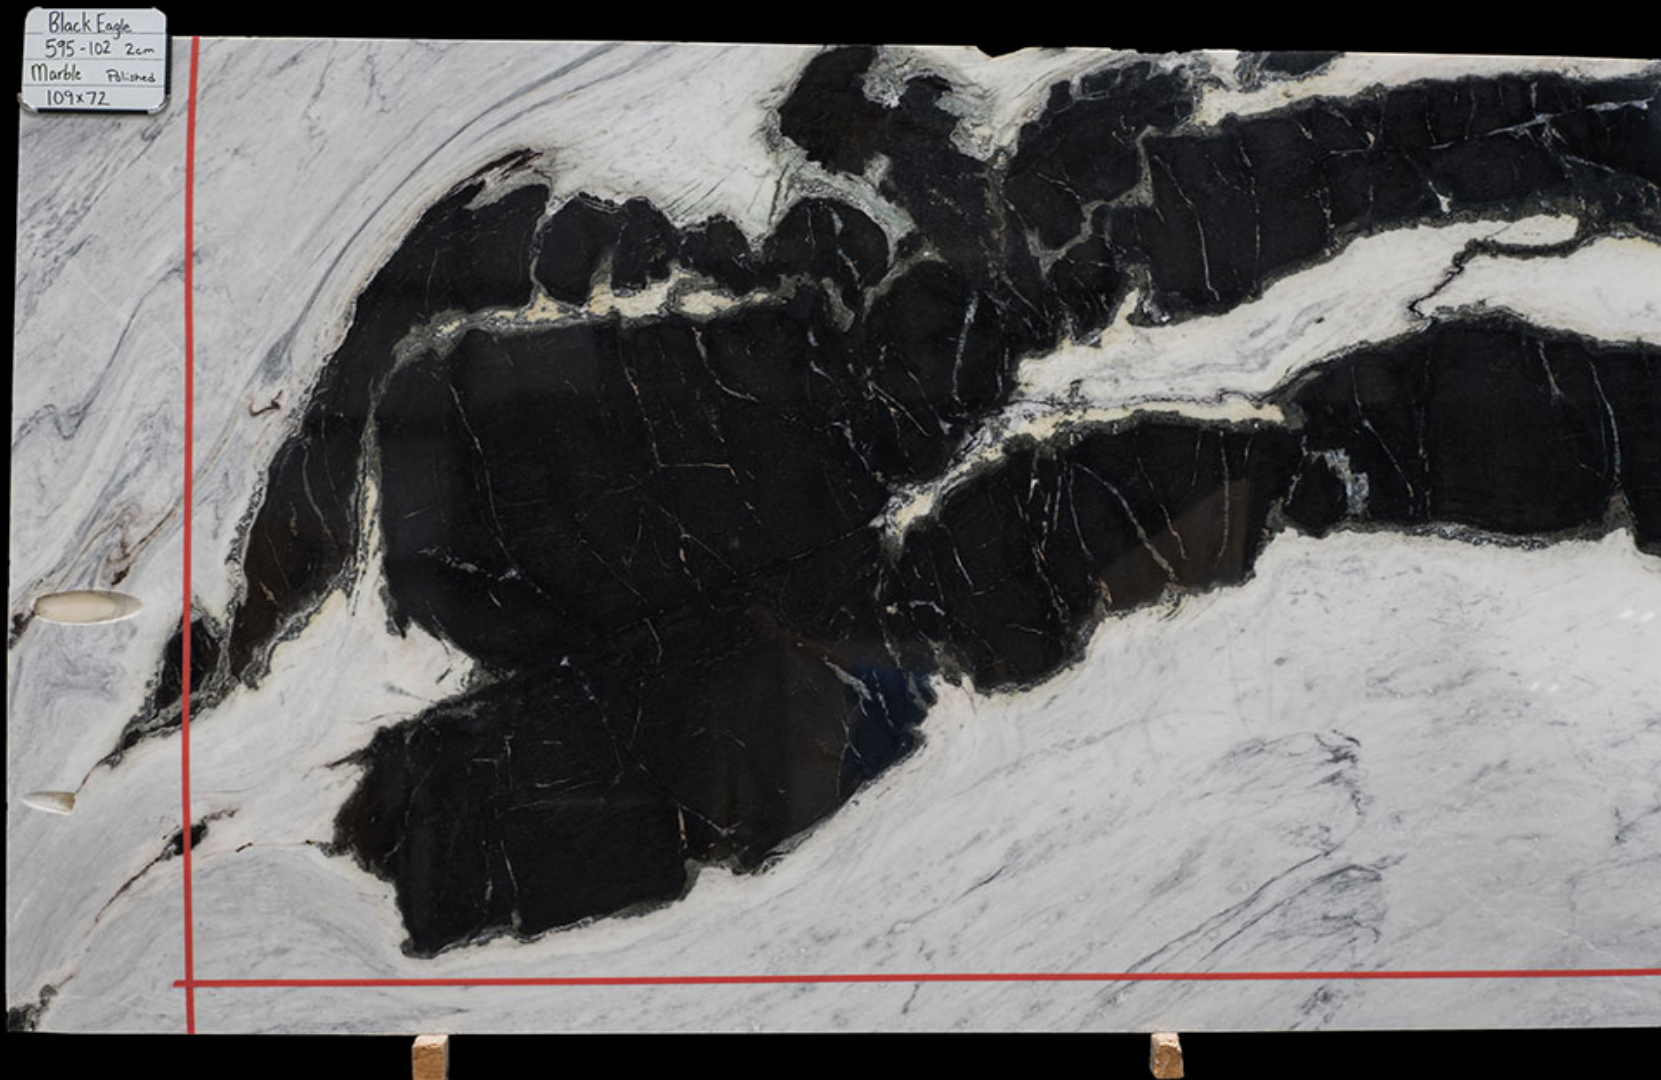

BLACK EAGLE 595-102  
Single Slab

**CACTUS**  
STONE & TILE

401 South 50th Street  
Phoenix, AZ 85034  
Phone: 602-511-8888  
www.cactusstone.com

**Available in:** 2 cm Polished

**NOTE:** Your slab will vary in color, shade, veining, movement, fissures, etc. from this picture. View current inventory to make actual selection.