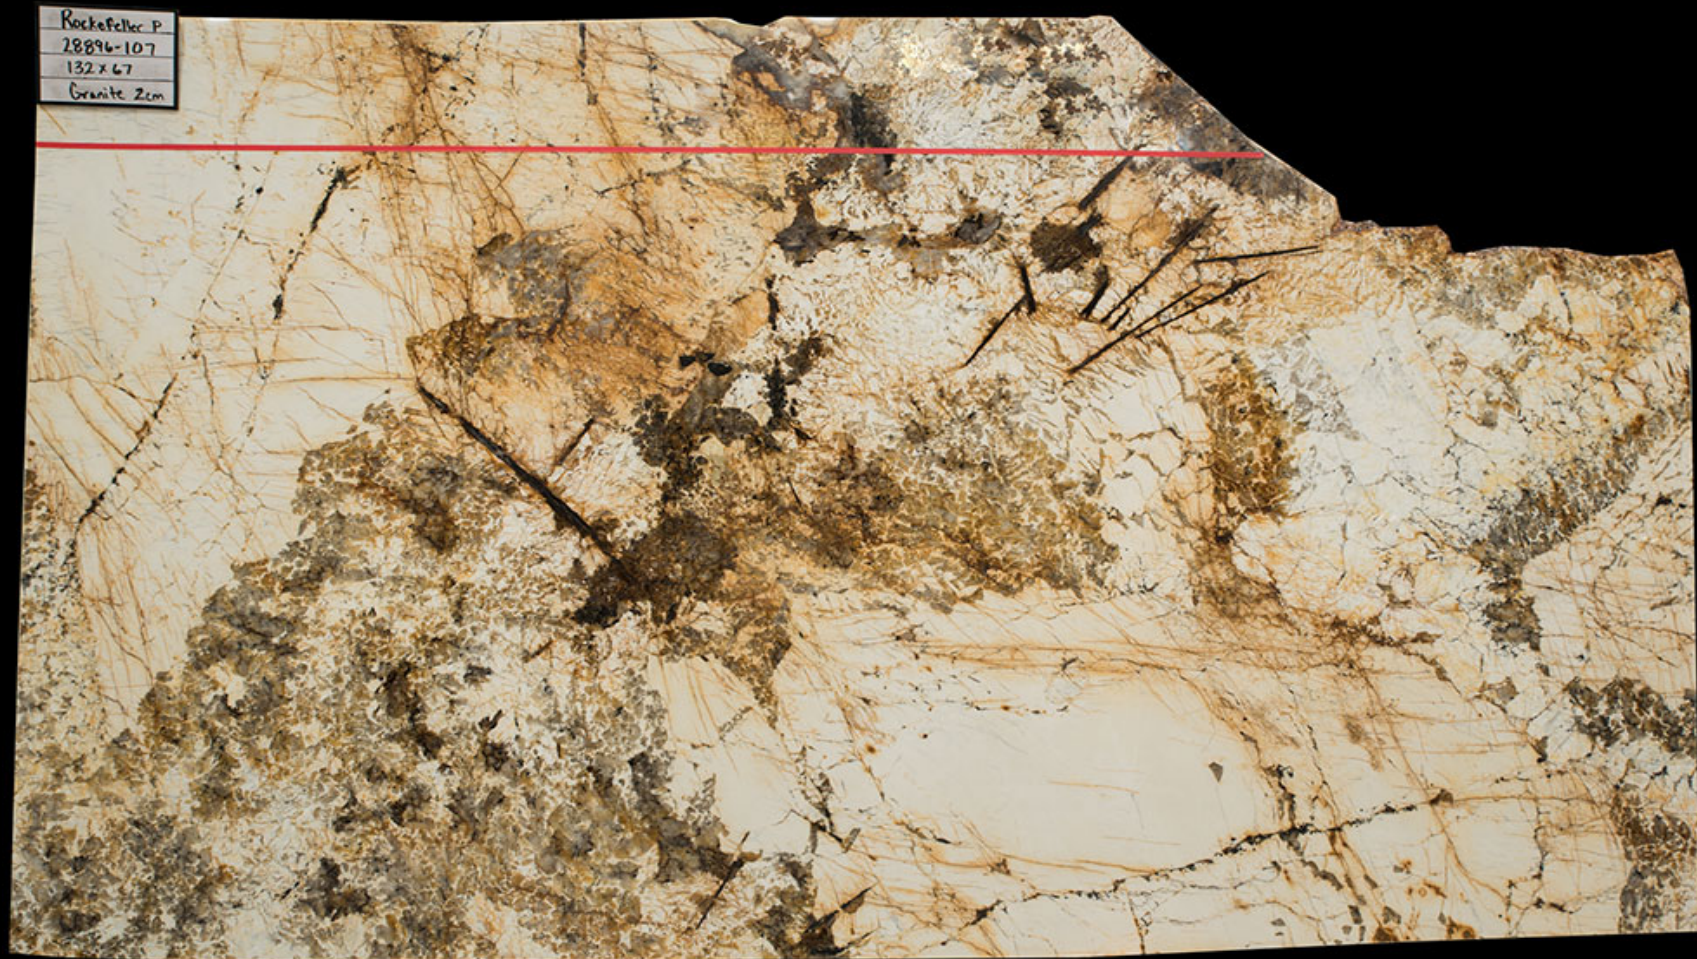

ROCKEFELLER 28896-107

Single Slab

Rockefeller P.
28896-107
132 x 67
Granite 2cm

CACTUS
STONE & TILE

401 South 50th Street
Phoenix, AZ 85034
Phone: 602-511-8888
www.cactusstone.com

Available in: 2 cm Polished

NOTE: Your slab will vary in color, shade, veining, movement, fissures, etc. from this picture. View current inventory to make actual selection.