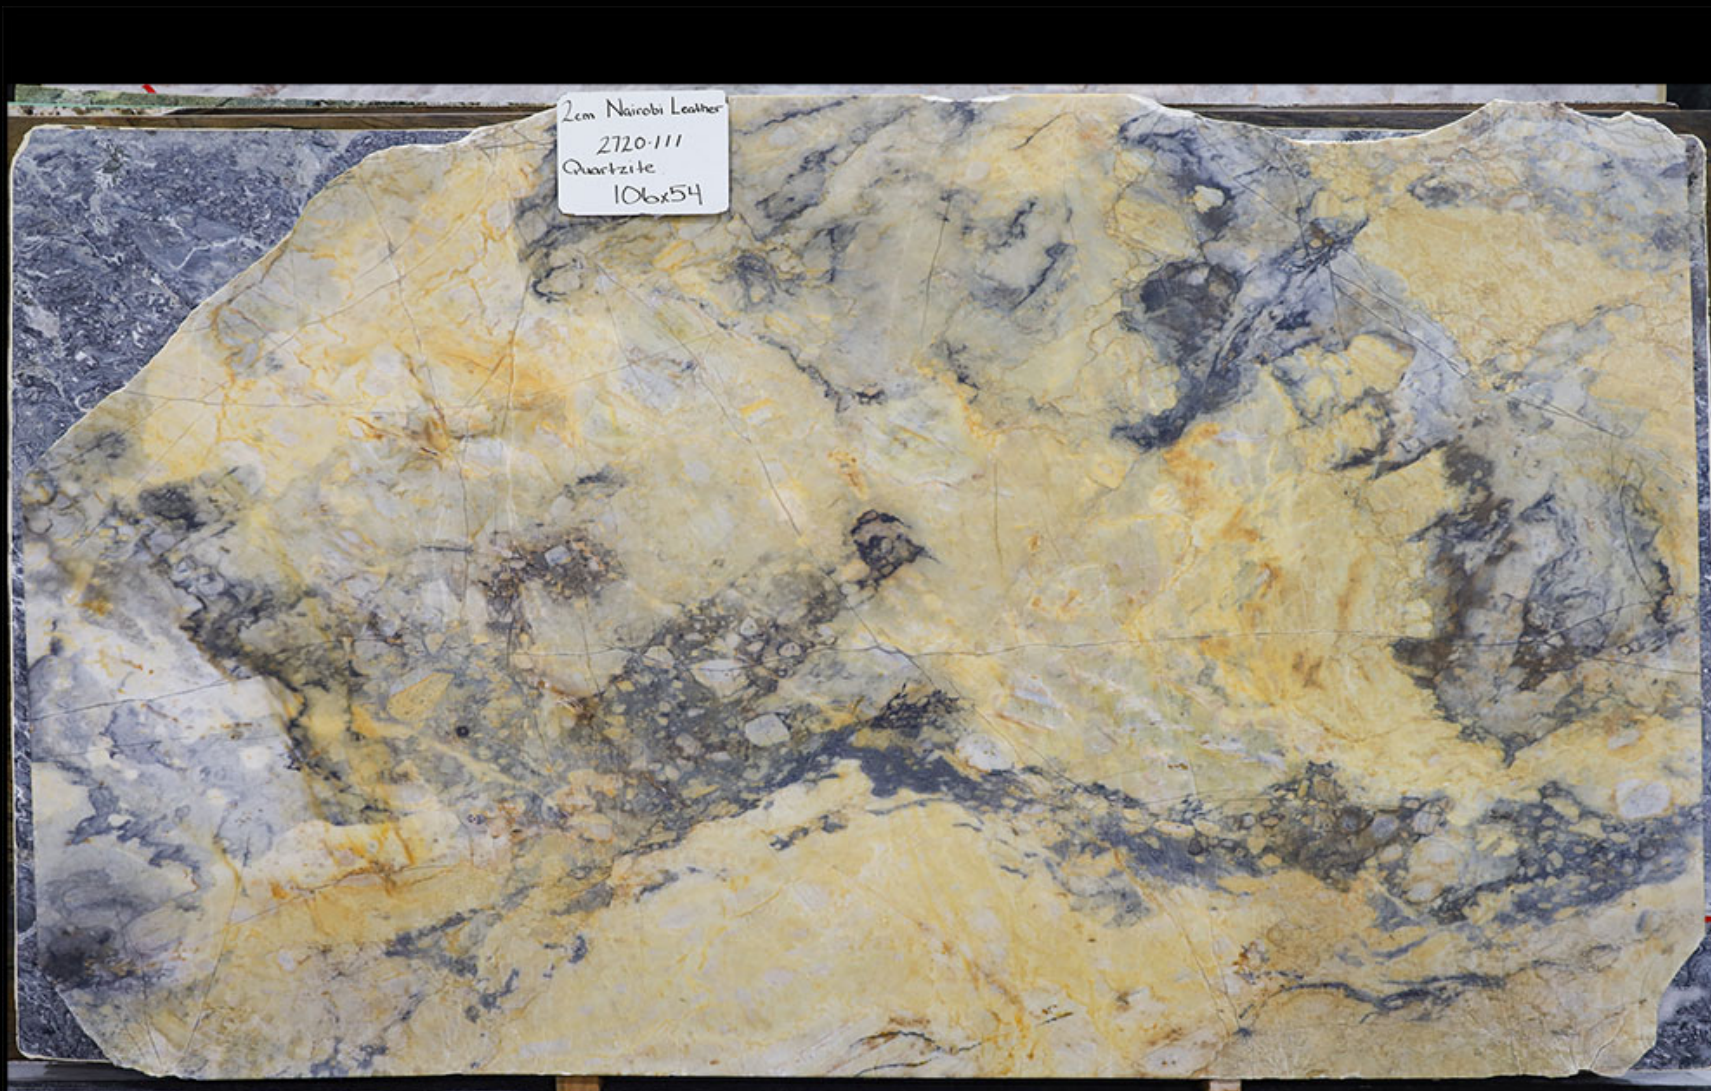

NAIROBI LEATHER 2720-111

Single Slab

**CACTUS**  
STONE & TILE

401 South 50th Street  
Phoenix, AZ 85034  
Phone: 602-275-6400  
[www.cactusstone.com](http://www.cactusstone.com)

**Available in:** 2 cm Leather

NOTE: Your slab will vary in color, shade, veining, movement, fissures, etc. from this picture. View current inventory to make actual selection.