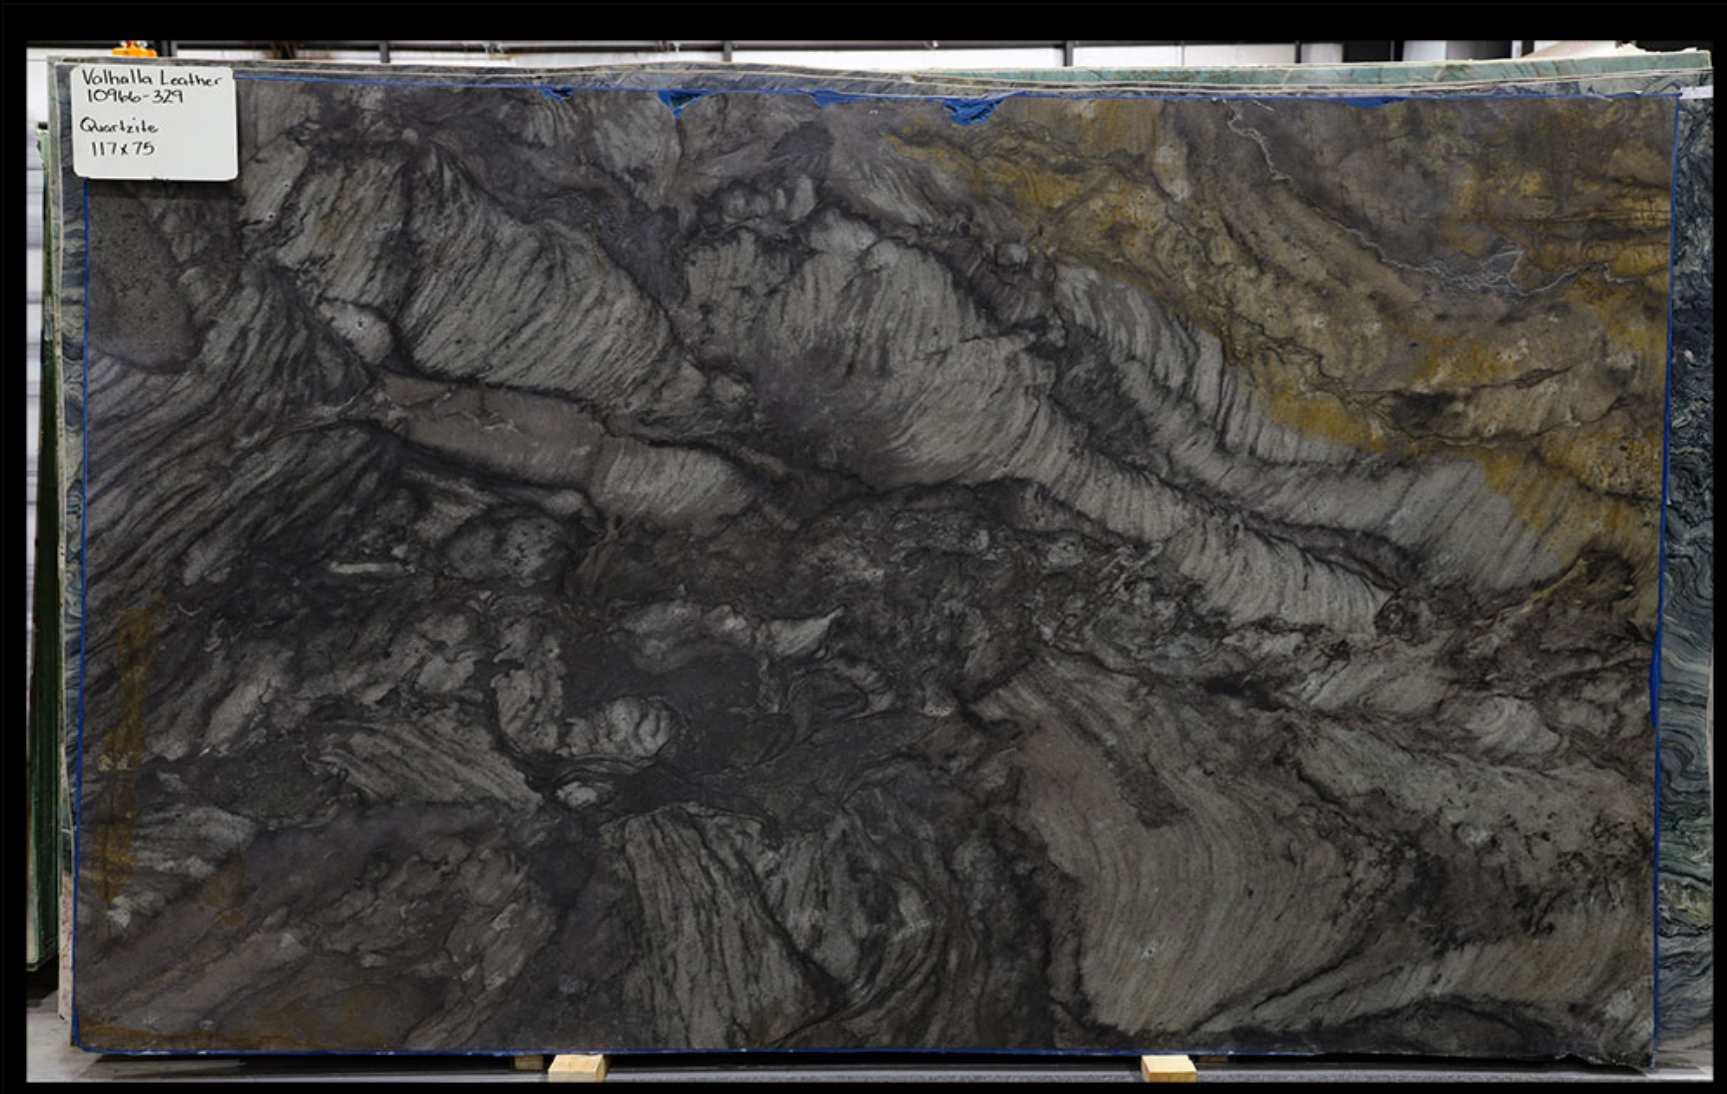

VALHALLA - LEATHER 10966-329

Single Slab

CACTUS
STONE & TILE

401 South 50th Street
Phoenix, AZ 85034
Phone: 602-275-6400
www.cactusstone.com

Available in: 2 cm Leather

NOTE: Your slab will vary in color, shade, veining, movement, fissures, etc. from this picture. View current inventory to make actual selection.