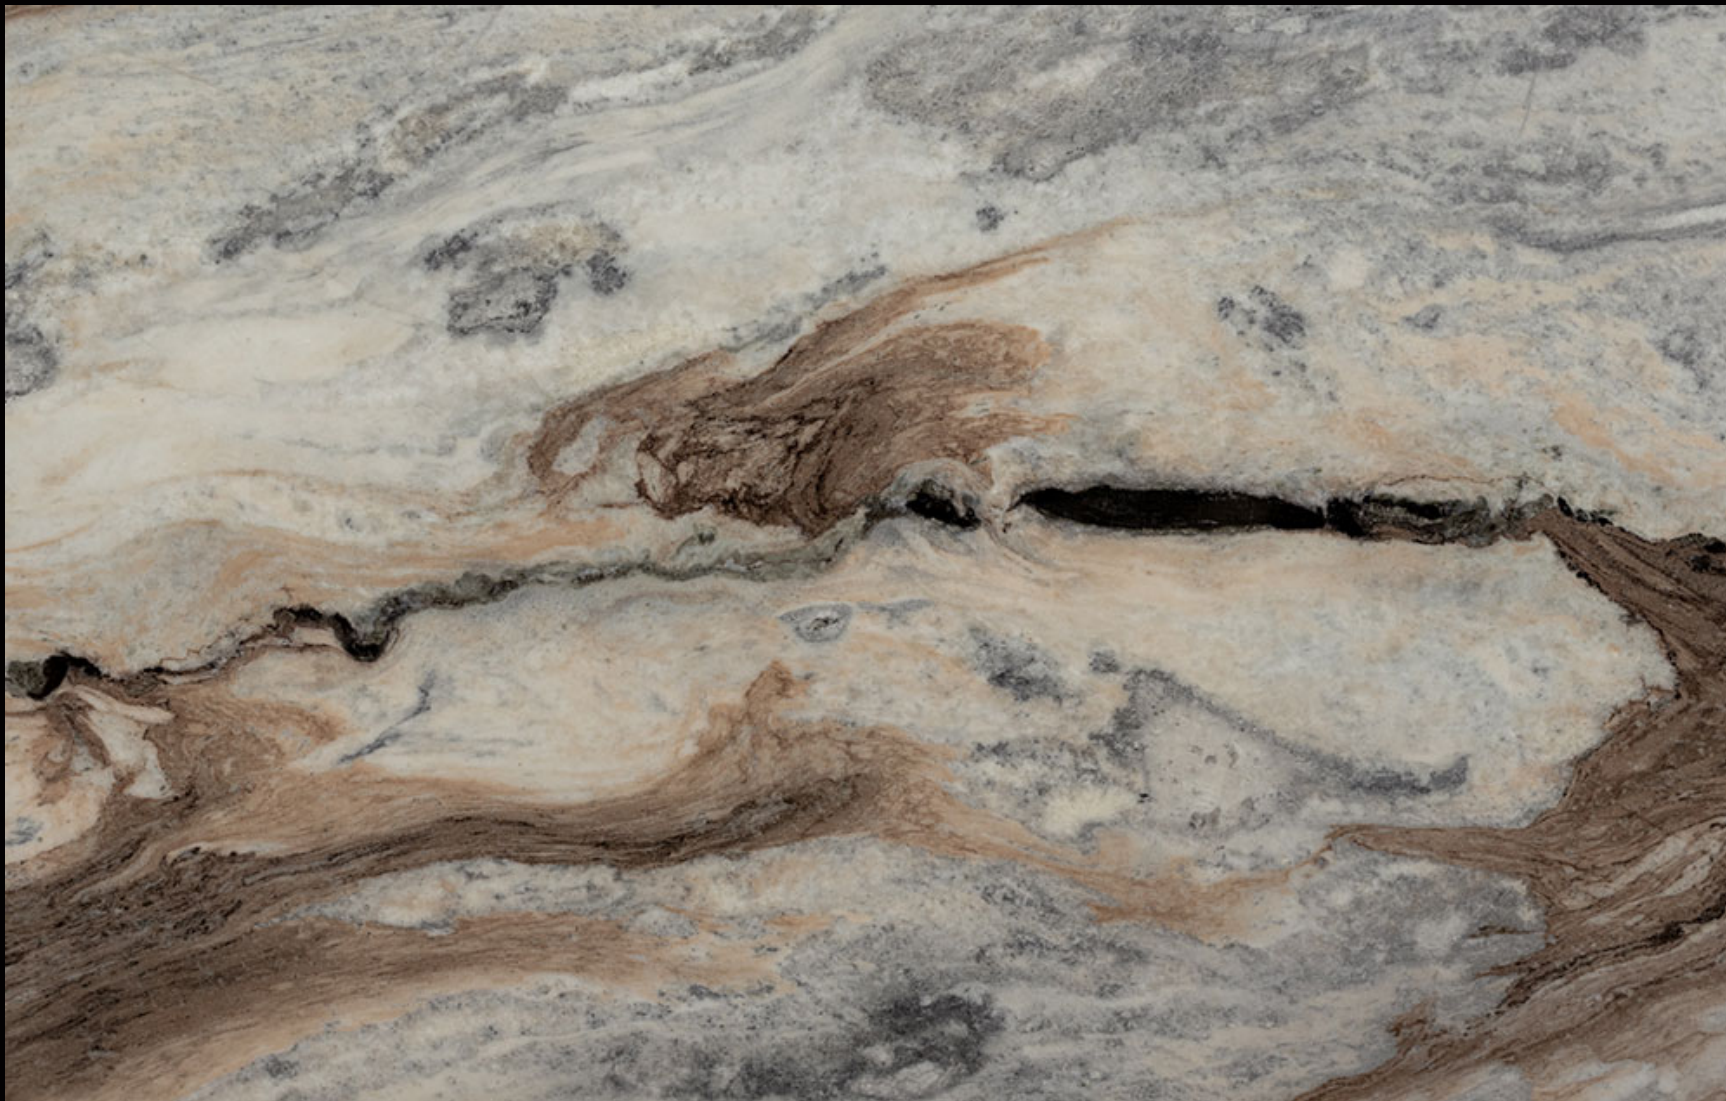

WHITE CHOCOLATE
Natural Marble Slab

CACTUS
STONE & TILE

401 South 50th Street
Phoenix, AZ 85034
Phone: 602-914-2202
www.cactusstone.com

Available in: 2 cm Polished

NOTE: Your slab will vary in color, shade, veining, movement, fissures, etc. from this picture. View current inventory to make actual selection.