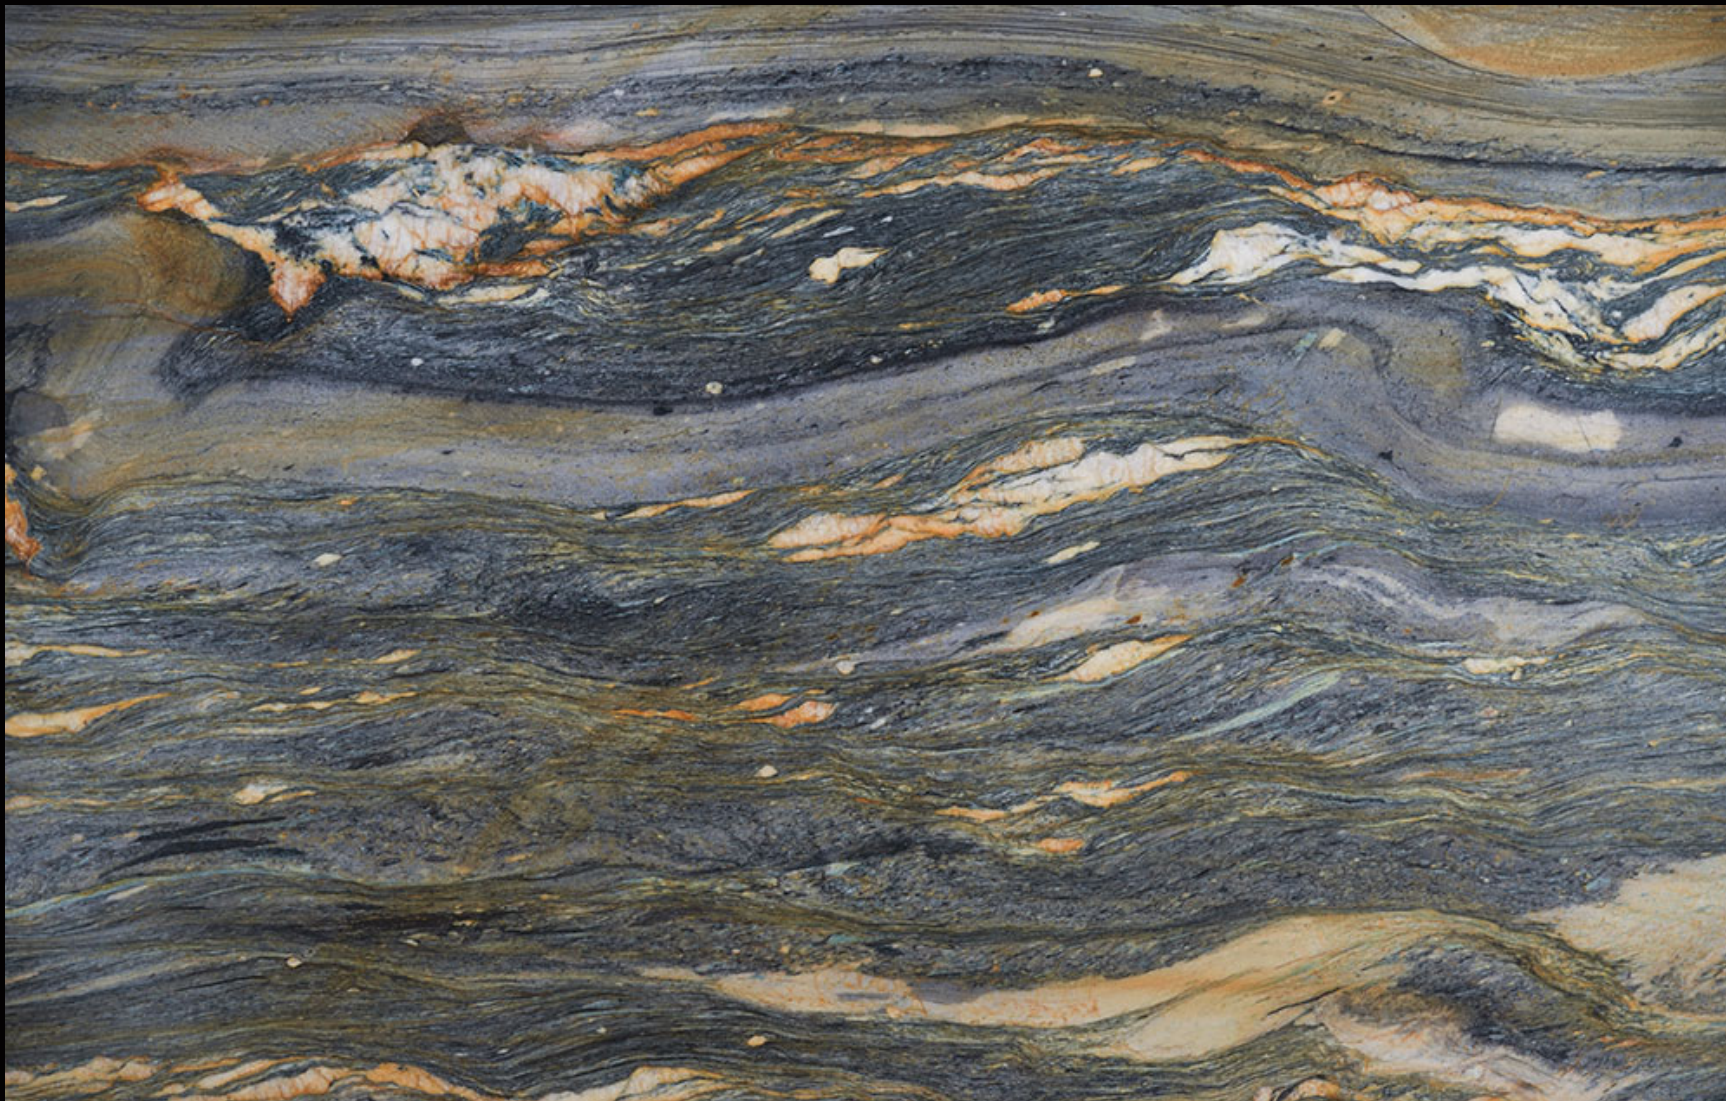

STORM FRONT
Natural Quartzite Slab

CACTUS
STONE & TILE

401 South 50th Street
Phoenix, AZ 85034
Phone: 602-914-2202
www.cactusstone.com

Available in: 2 cm Polished

NOTE: Your slab will vary in color, shade, veining, movement, fissures, etc. from this picture. View current inventory to make actual selection.