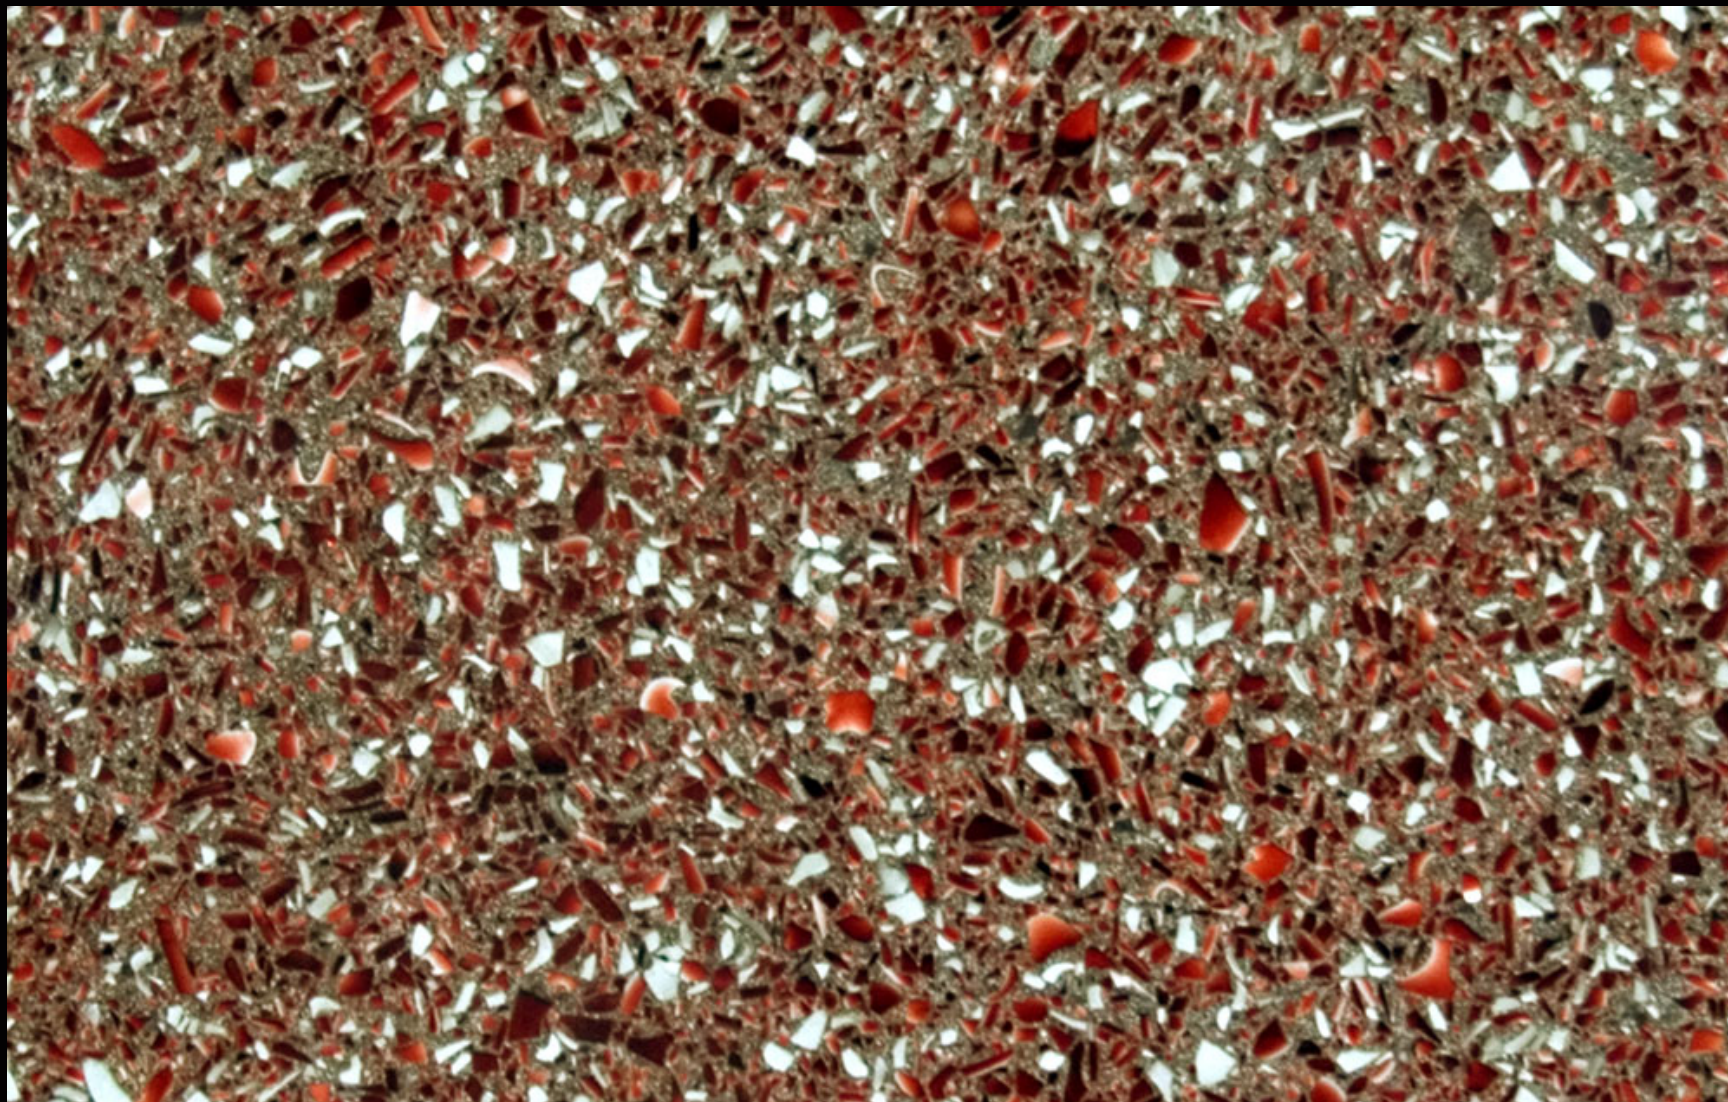

RUBY RED PATINA
Recycled Glass Slab from Vetrazzo®

CACTUS
STONE & TILE

401 South 50th Street
Phoenix, AZ 85034
Phone: 602-914-2202
www.cactusstone.com

Available in: 3 cm Polished

NOTE: Your slab will vary in color, shade, veining, movement, fissures, etc. from this picture. View current inventory to make actual selection.