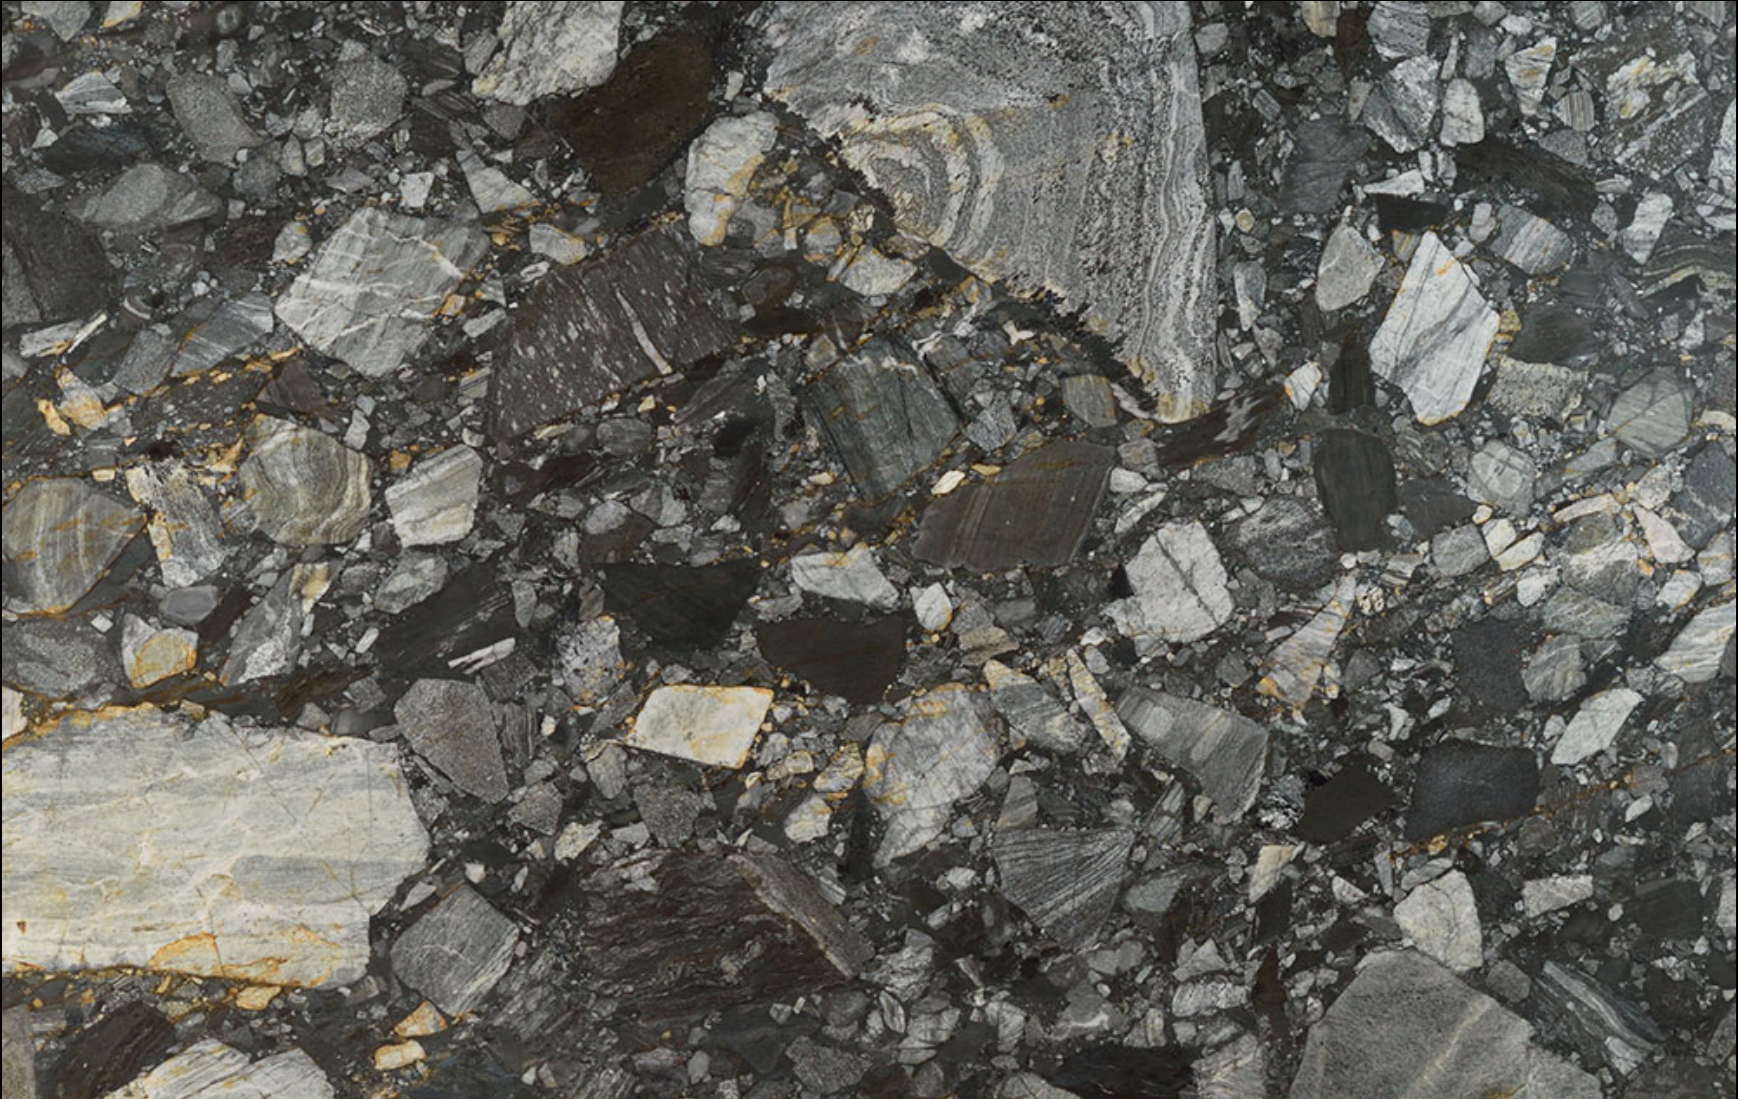

POMPEII  
Natural Marble Slab

**CACTUS**  
STONE & TILE

401 South 50th Street  
Phoenix, AZ 85034  
Phone: 602-914-2202  
[www.cactusstone.com](http://www.cactusstone.com)

**Available in:** 2 cm Polished

**NOTE:** Your slab will vary in color, shade, veining, movement, fissures, etc. from this picture. View current inventory to make actual selection.