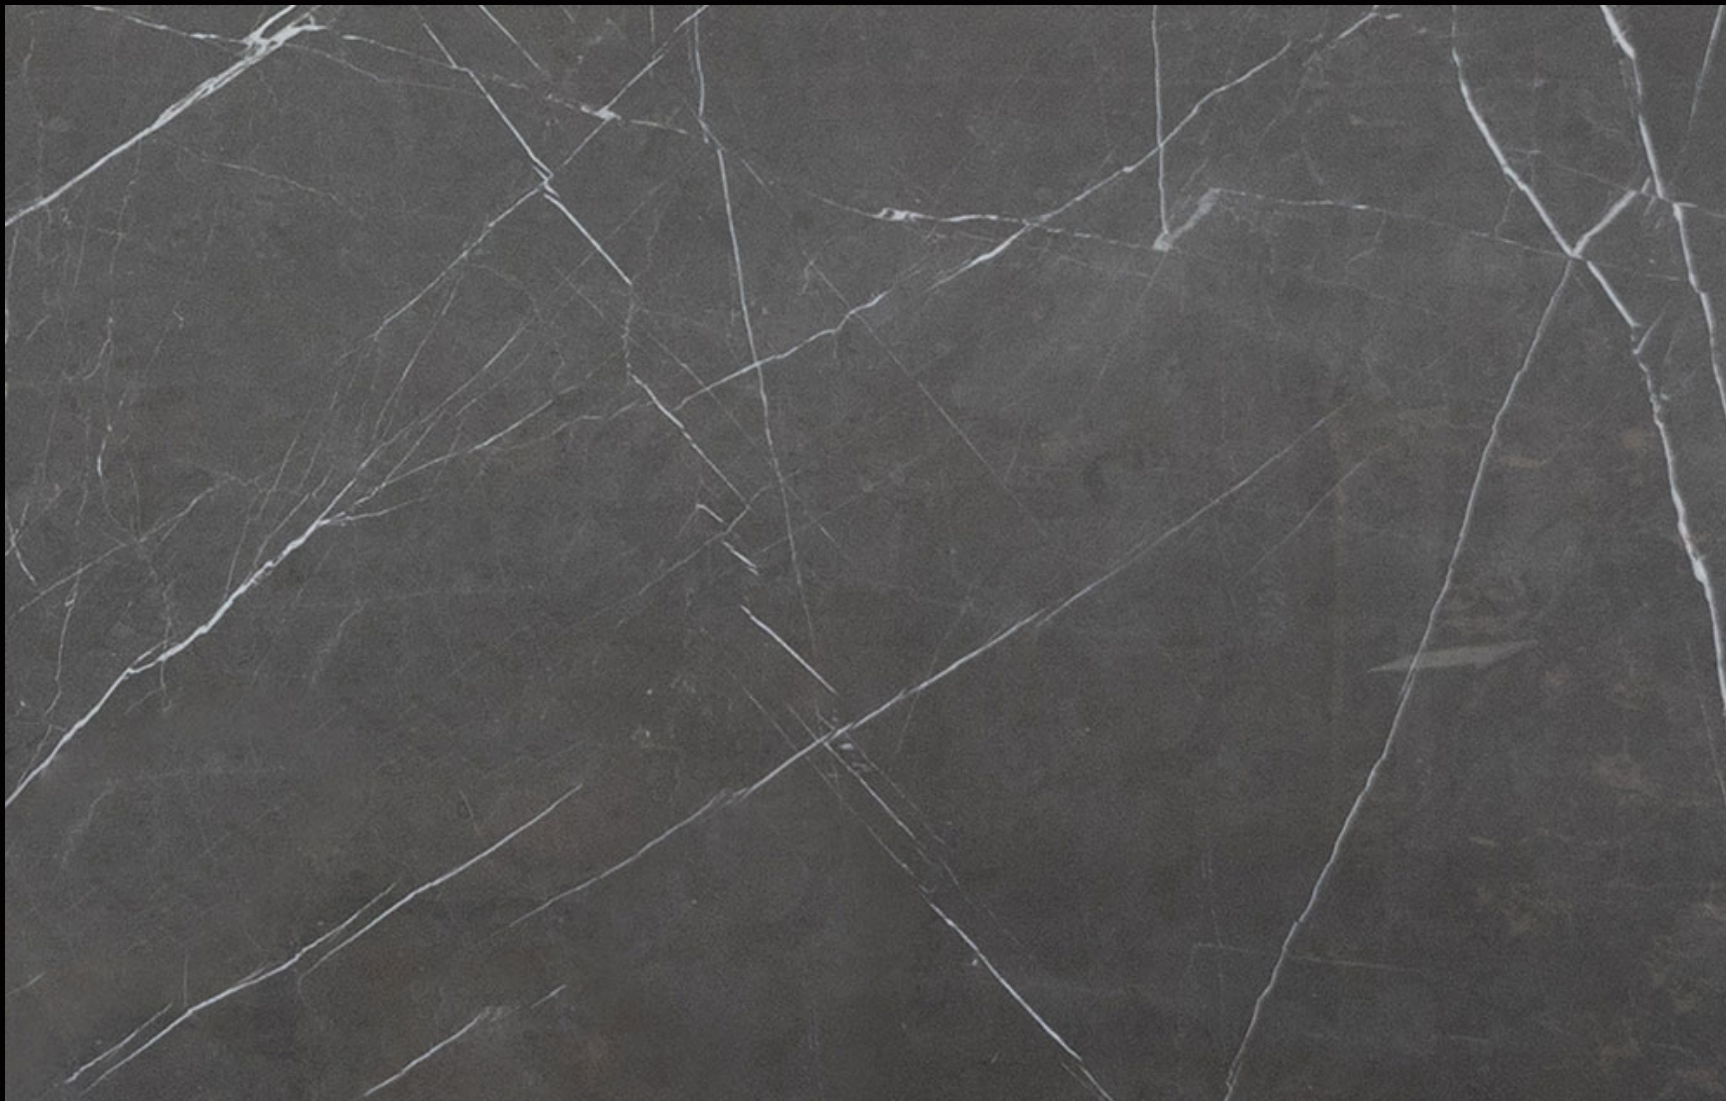

PIETRA GRAY
Epic - Porcelain Slab

C3ACTUS
STONE & TILE

401 South 50th Street
Phoenix, AZ 85034
Phone: 602-914-2202
www.cactusstone.com

Available in: 1 cm Polished

NOTE: Your slab will vary in color, shade, veining, movement, fissures, etc. from this picture. View current inventory to make actual selection.