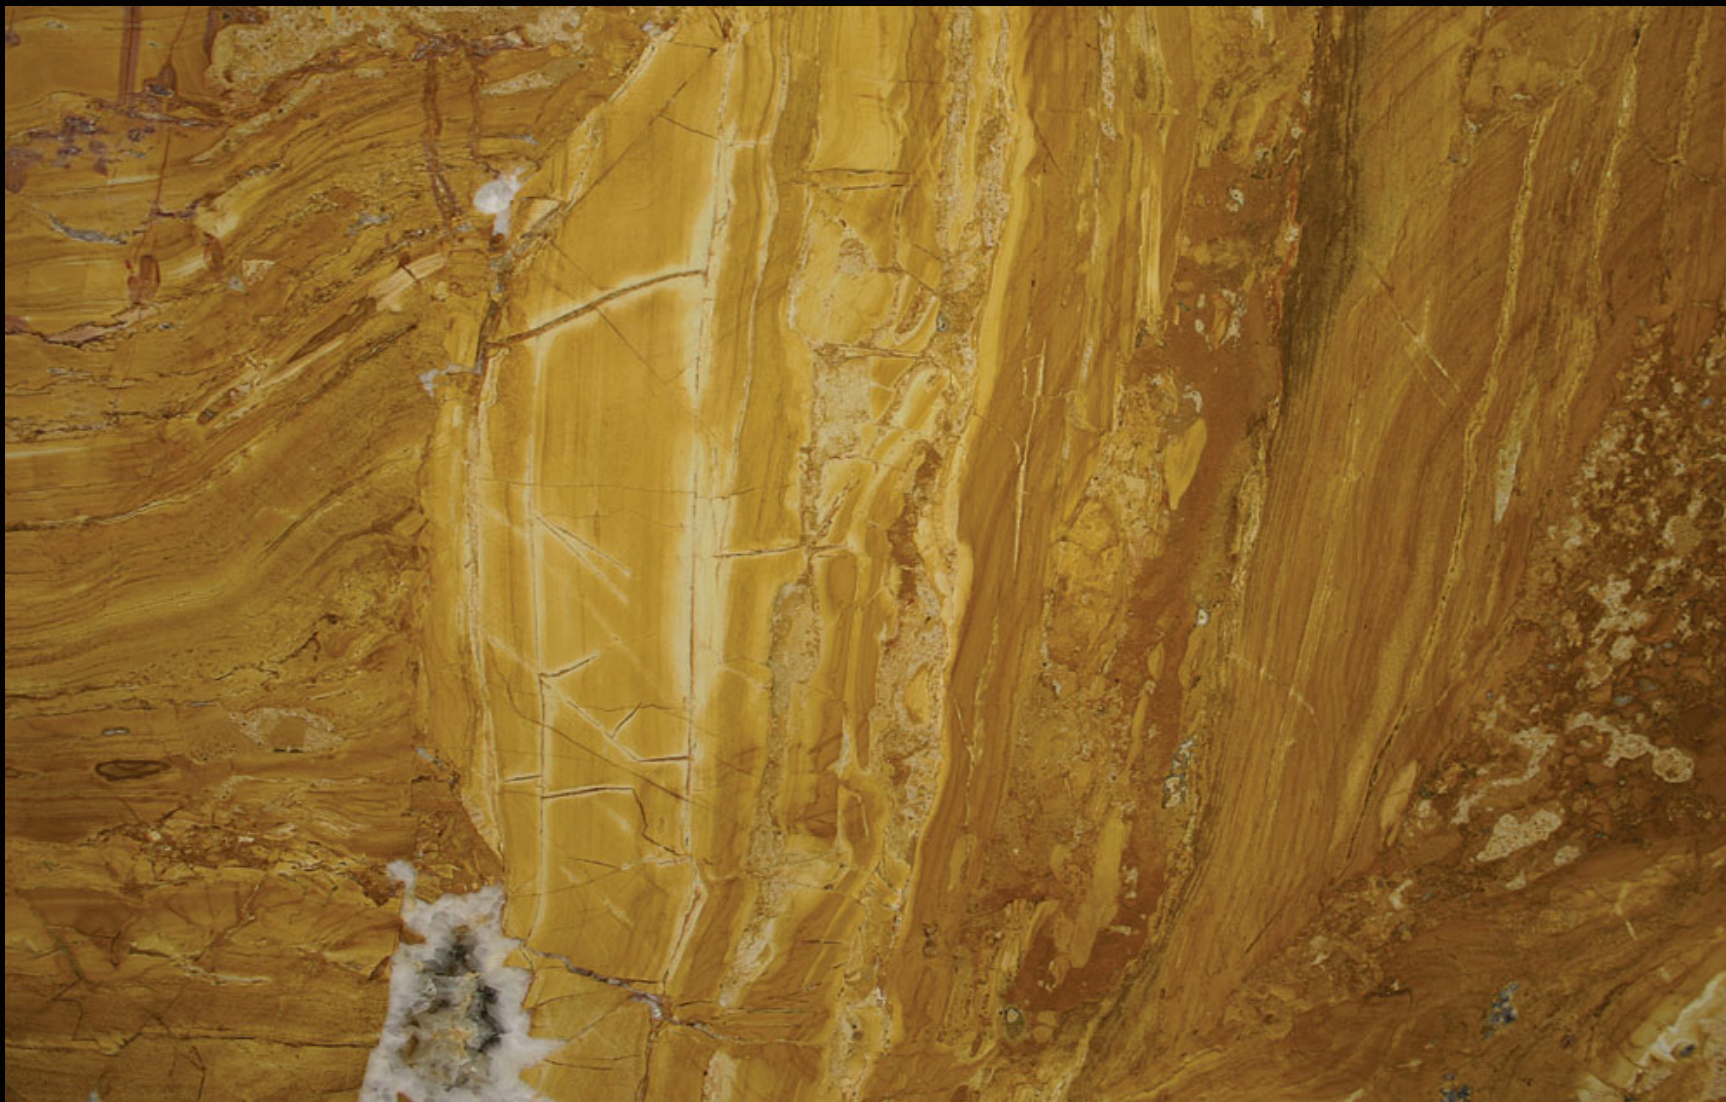

PETRIFIED FOREST
Natural Marble Slab

C3ACTUS
STONE & TILE

401 South 50th Street
Phoenix, AZ 85034
Phone: 602-914-2202
www.cactusstone.com

Available in: 2 cm Polished

NOTE: Your slab will vary in color, shade, veining, movement, fissures, etc. from this picture. View current inventory to make actual selection.