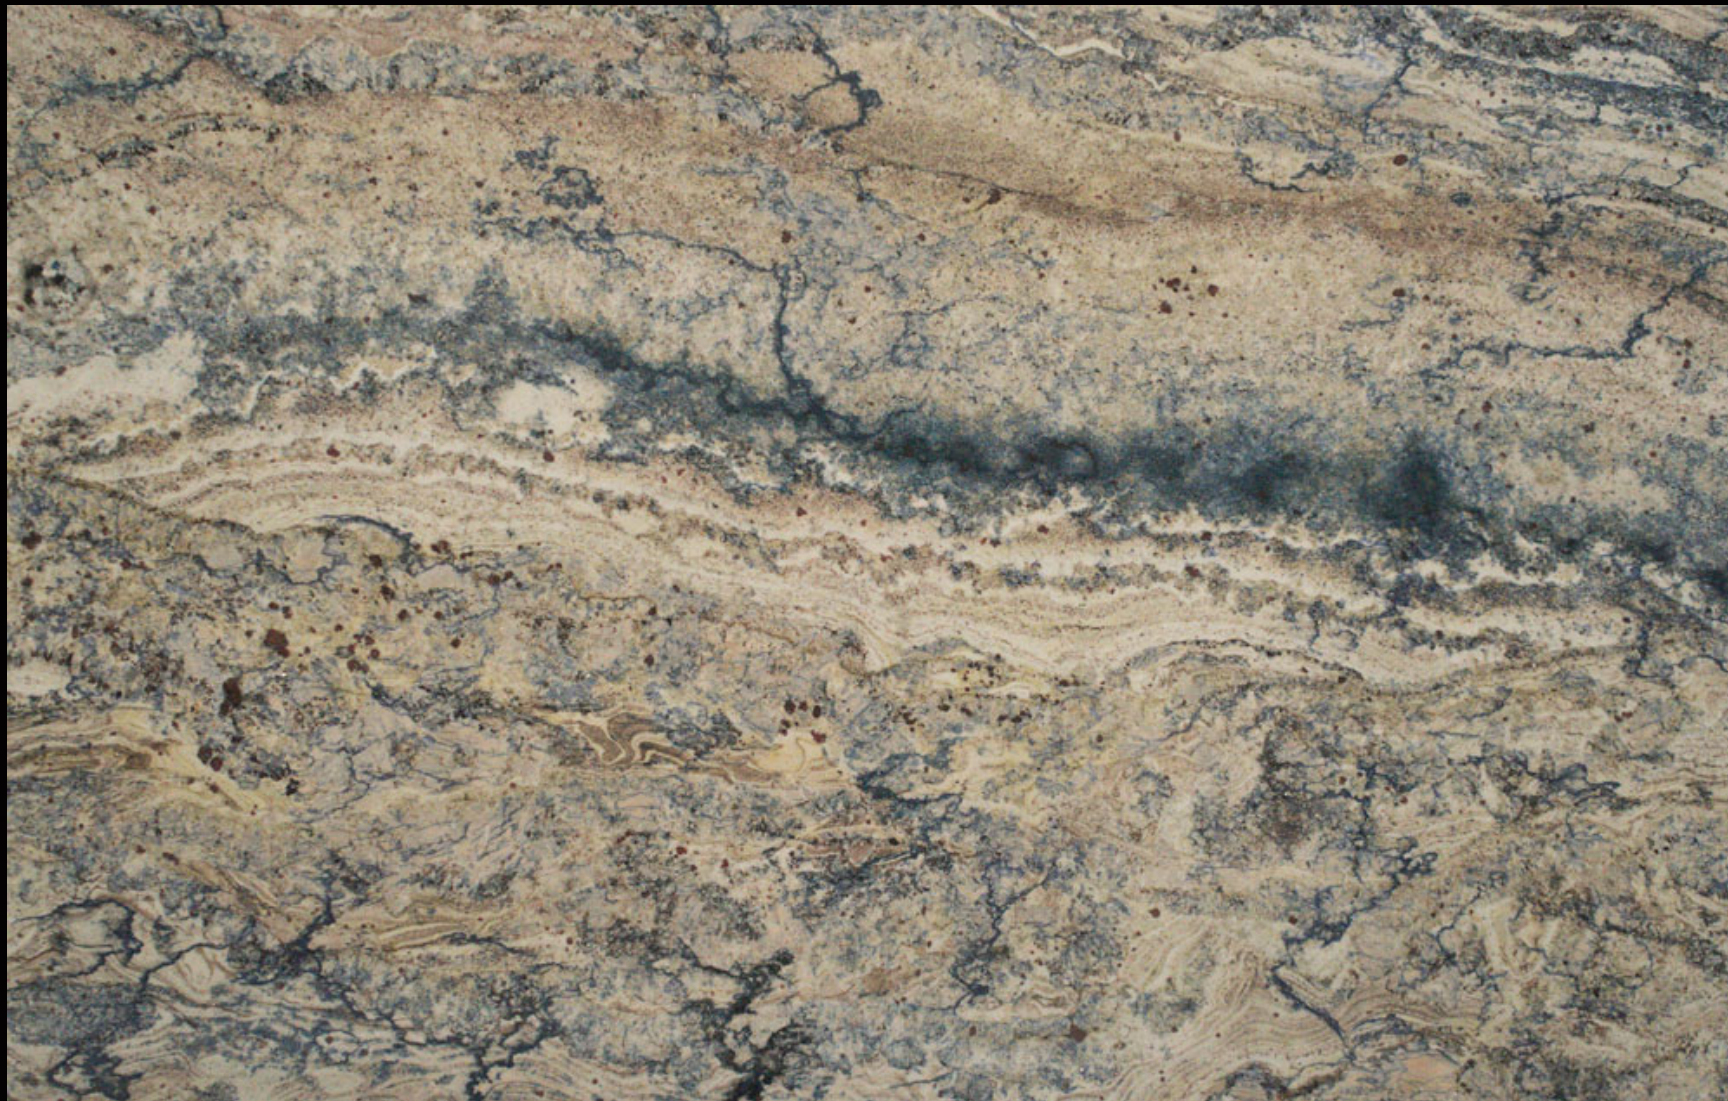

NEPTUNE AZURE
Natural Granite Slab

CACTUS
STONE & TILE

401 South 50th Street
Phoenix, AZ 85034
Phone: 602-914-2202
www.cactusstone.com

Available in: 2 cm Polished

NOTE: Your slab will vary in color, shade, veining, movement, fissures, etc. from this picture. View current inventory to make actual selection.