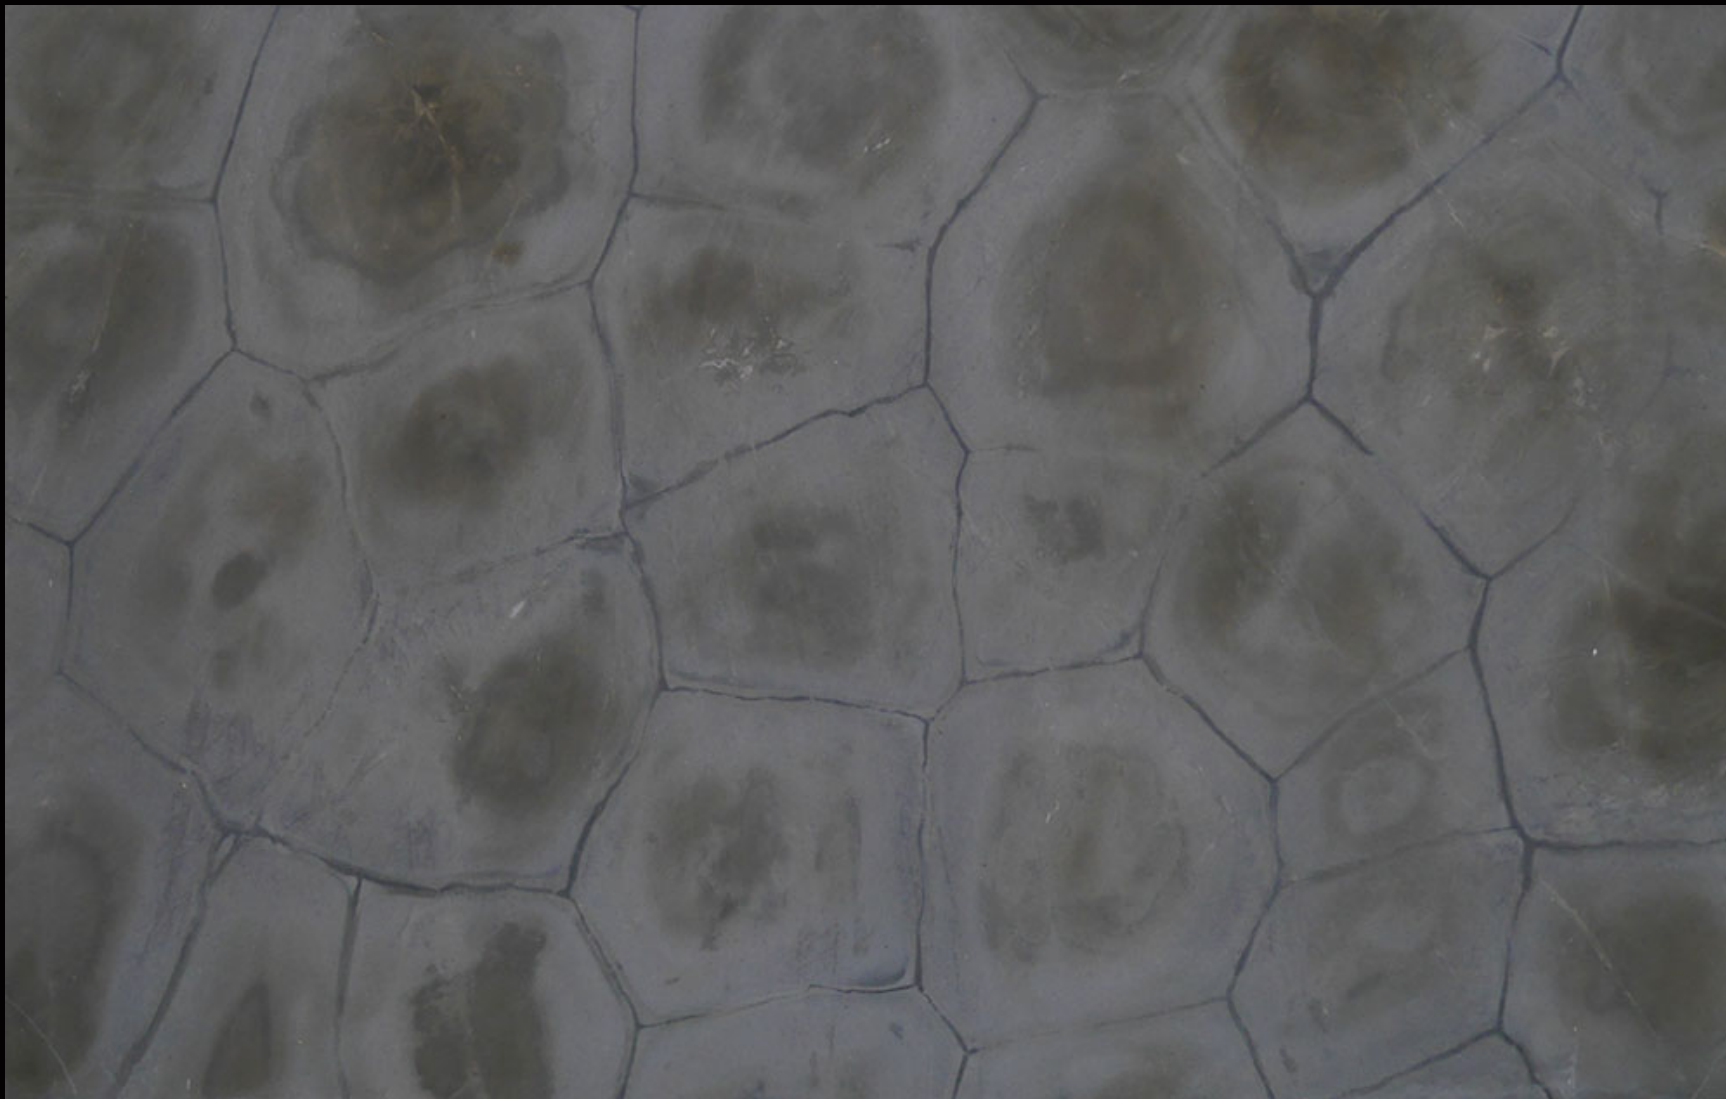

LOGGERHEAD  
Natural Quartzite Slab

**CACTUS**  
STONE & TILE

401 South 50th Street  
Phoenix, AZ 85034  
Phone: 602-914-2202  
[www.cactusstone.com](http://www.cactusstone.com)

**Available in:** 2 cm Honed

**NOTE:** Your slab will vary in color, shade, veining, movement, fissures, etc. from this picture. View current inventory to make actual selection.