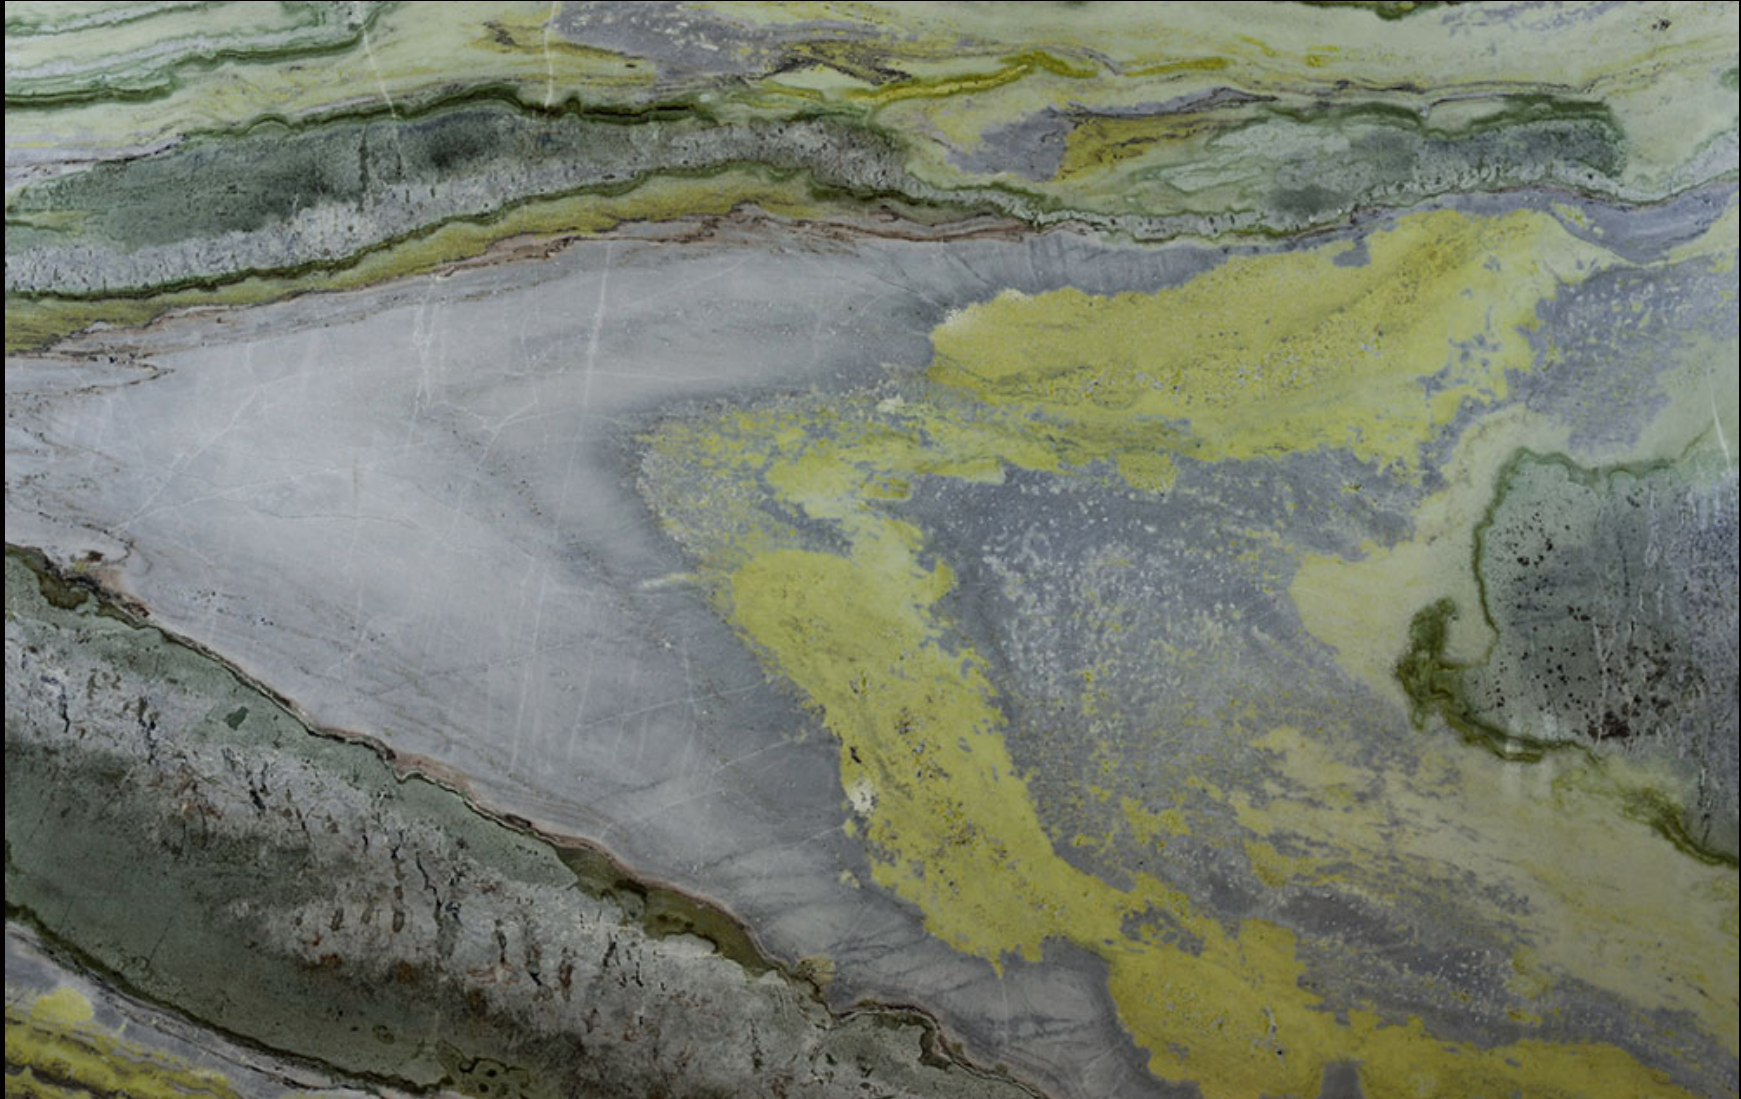

KEY LIME
Natural Marble Slab

CACTUS
STONE & TILE

401 South 50th Street
Phoenix, AZ 85034
Phone: 602-914-2202
www.cactusstone.com

Available in: 3 cm Polished

NOTE: Your slab will vary in color, shade, veining, movement, fissures, etc. from this picture. View current inventory to make actual selection.