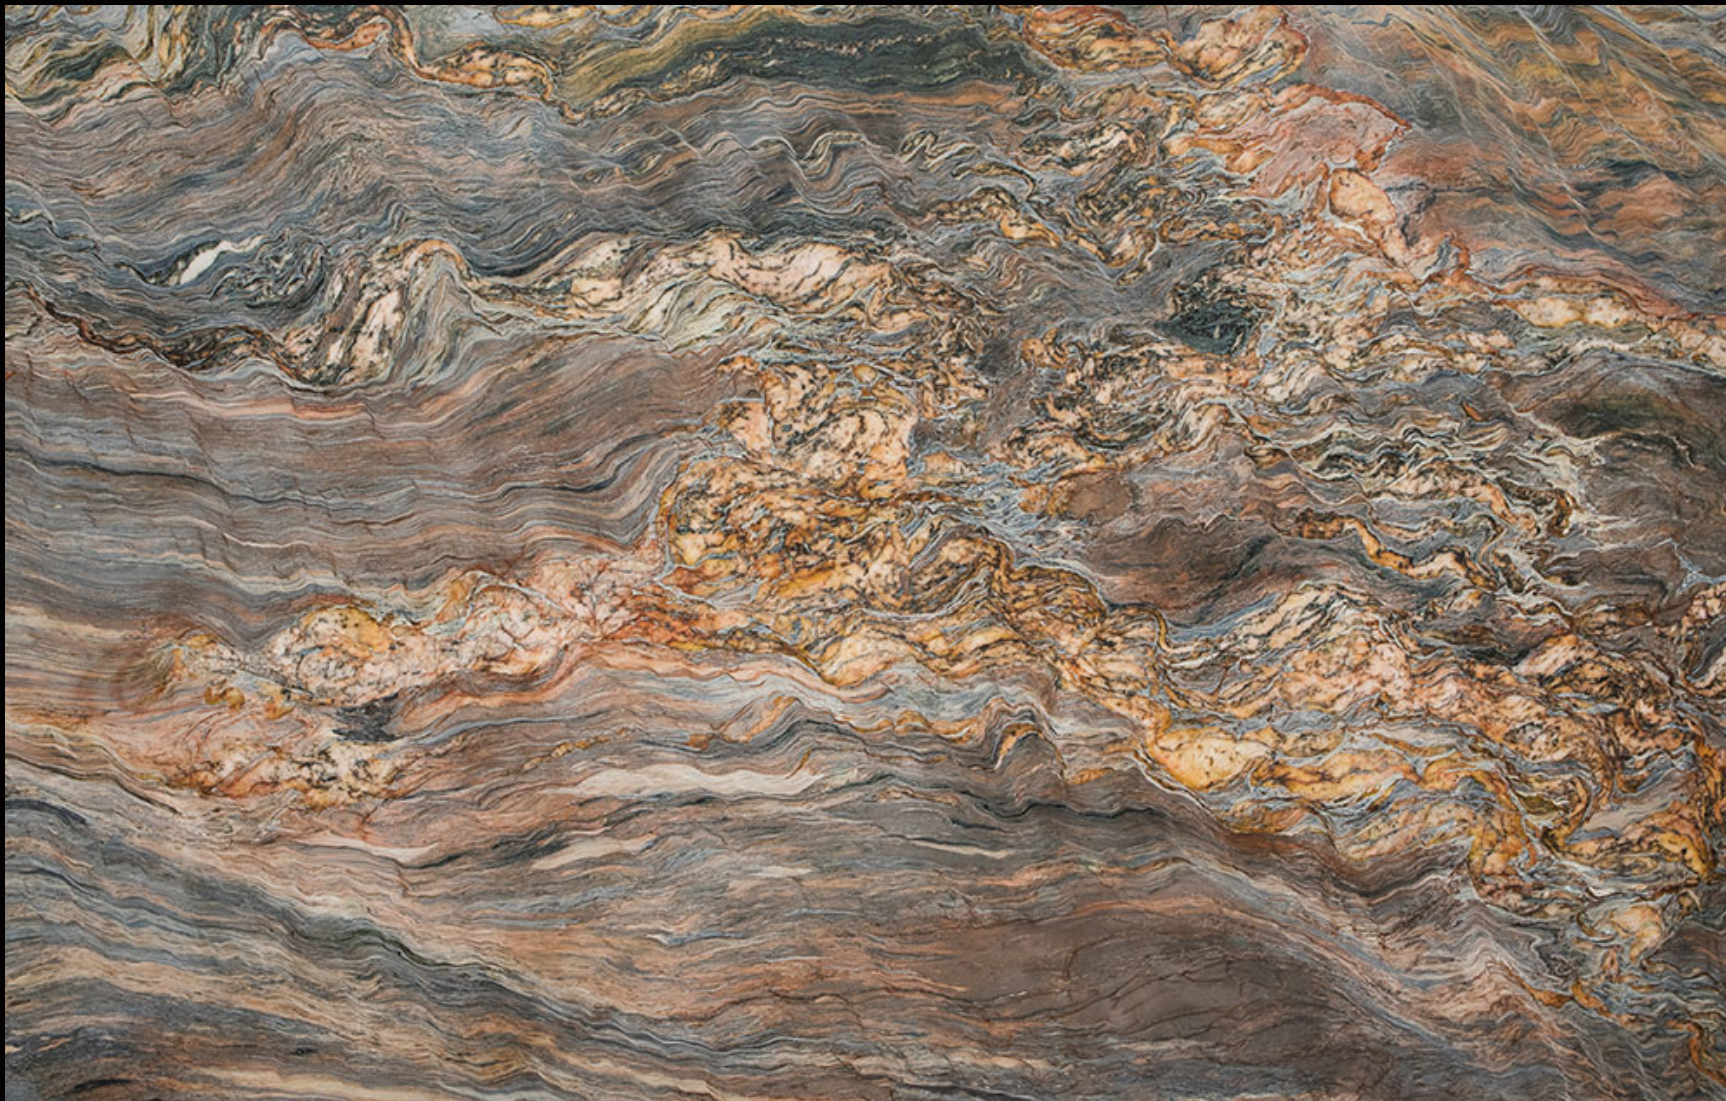

KALEIDOSCOPE LEATHER

Natural Quartzite Slab

CACTUS
STONE & TILE

401 South 50th Street
Phoenix, AZ 85034
Phone: 602-914-2202
www.cactusstone.com

Available in: 2 cm Leather

NOTE: Your slab will vary in color, shade, veining, movement, fissures, etc. from this picture. View current inventory to make actual selection.