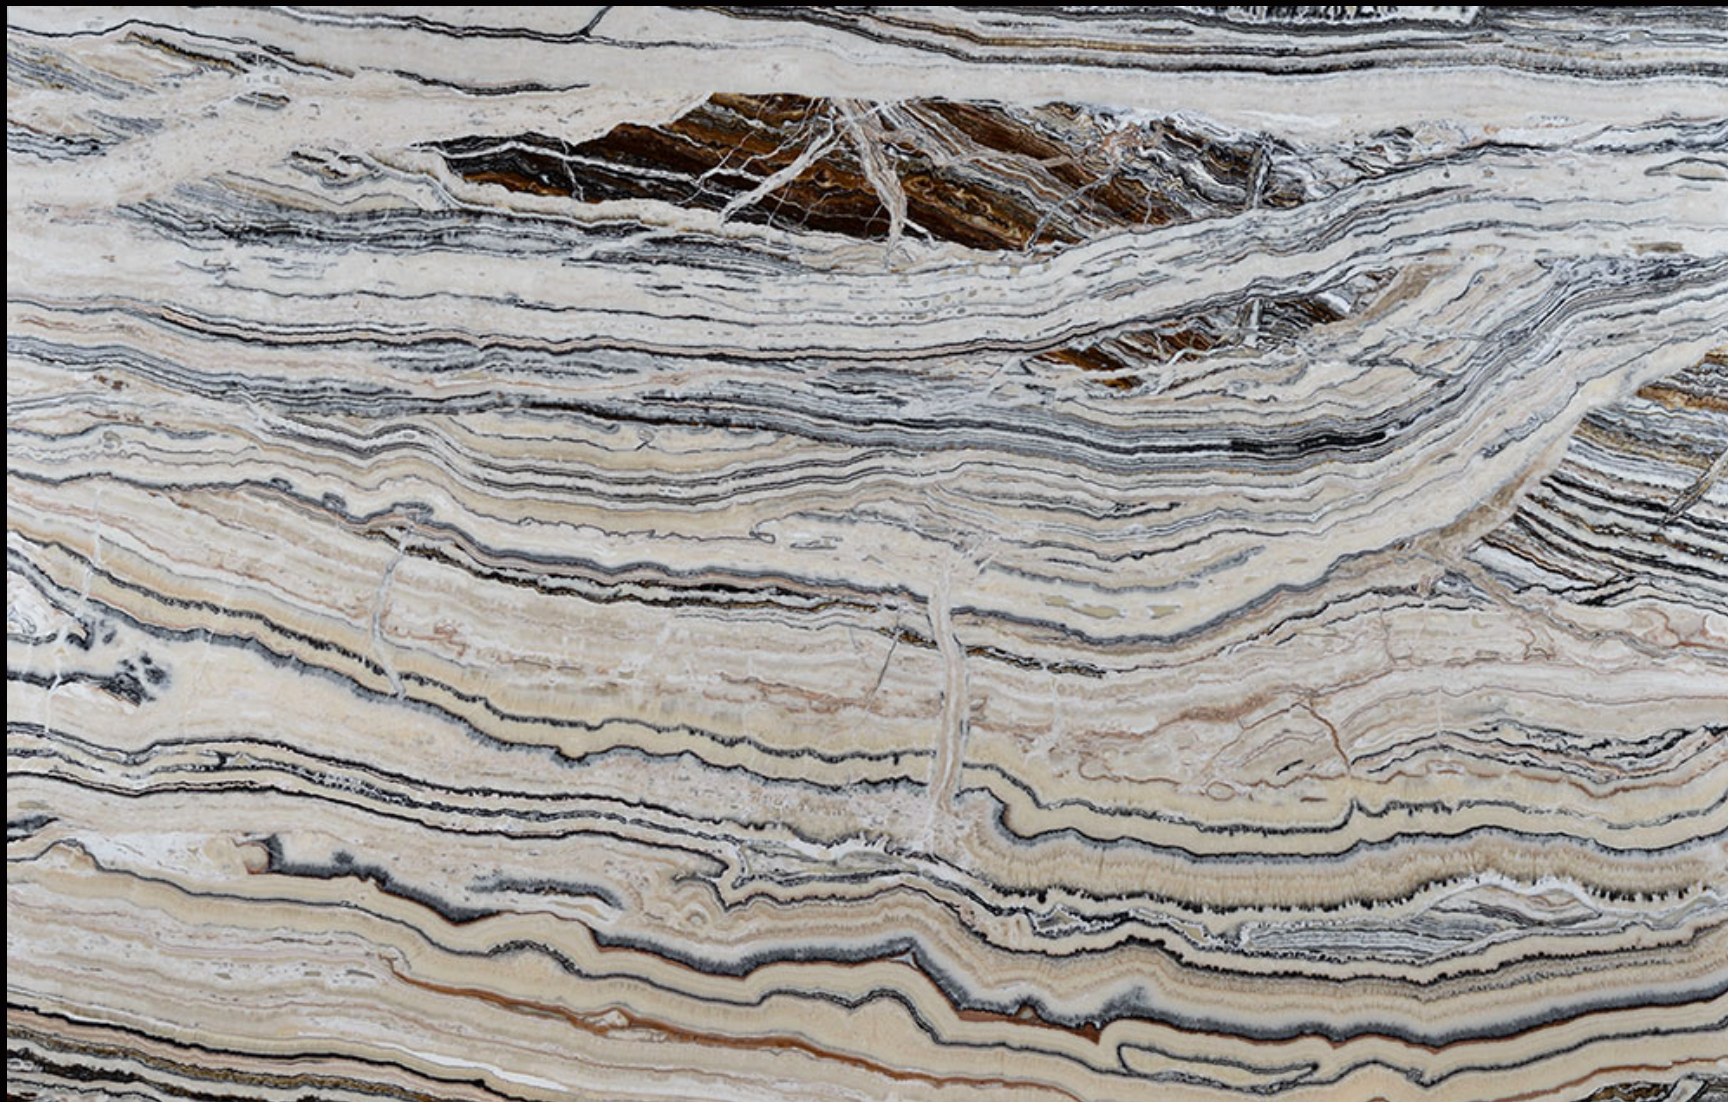

HIMALAYA
Natural Marble Slab

CACTUS
STONE & TILE

401 South 50th Street
Phoenix, AZ 85034
Phone: 602-914-2202
www.cactusstone.com

Available in: 2 cm Polished

NOTE: Your slab will vary in color, shade, veining, movement, fissures, etc. from this picture. View current inventory to make actual selection.