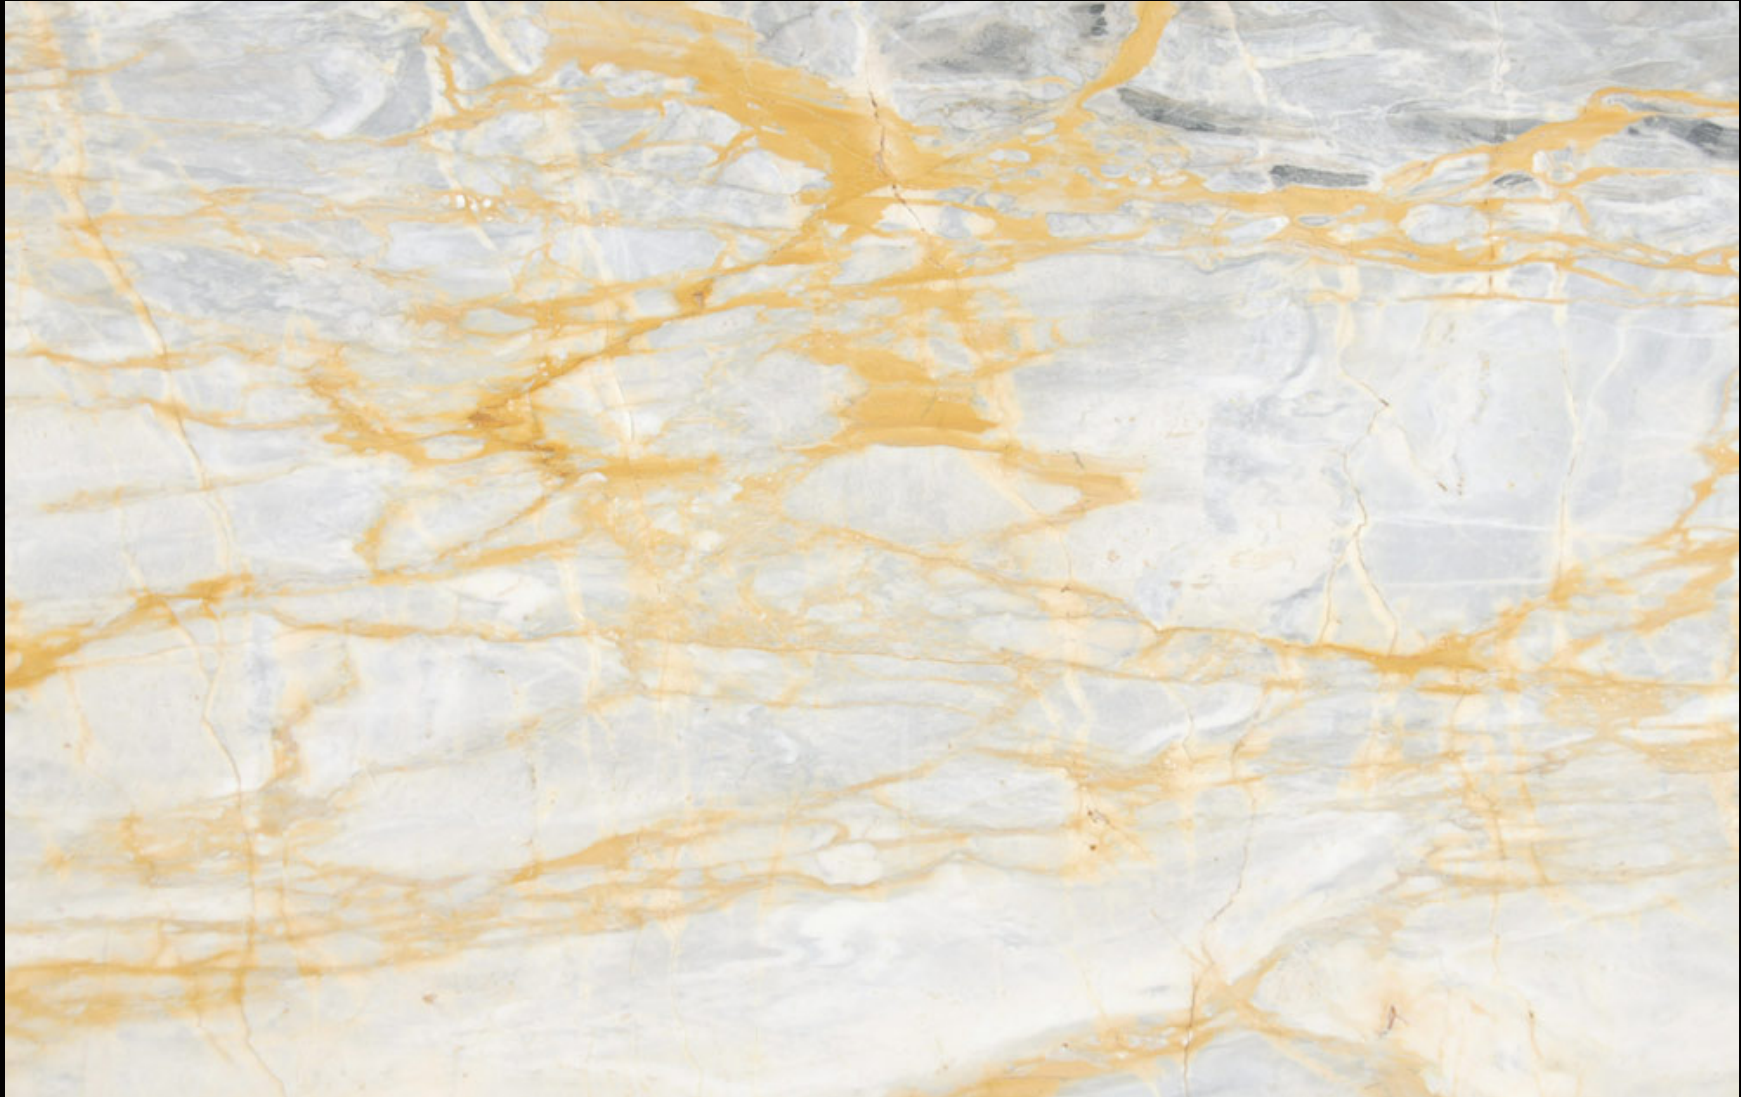

GIALLO SIENA LIGHT
Natural Marble Slab

C3ACTUS
STONE & TILE

401 South 50th Street
Phoenix, AZ 85034
Phone: 602-914-2202
www.cactusstone.com

Available in: 2 cm Polished

NOTE: Your slab will vary in color, shade, veining, movement, fissures, etc. from this picture. View current inventory to make actual selection.