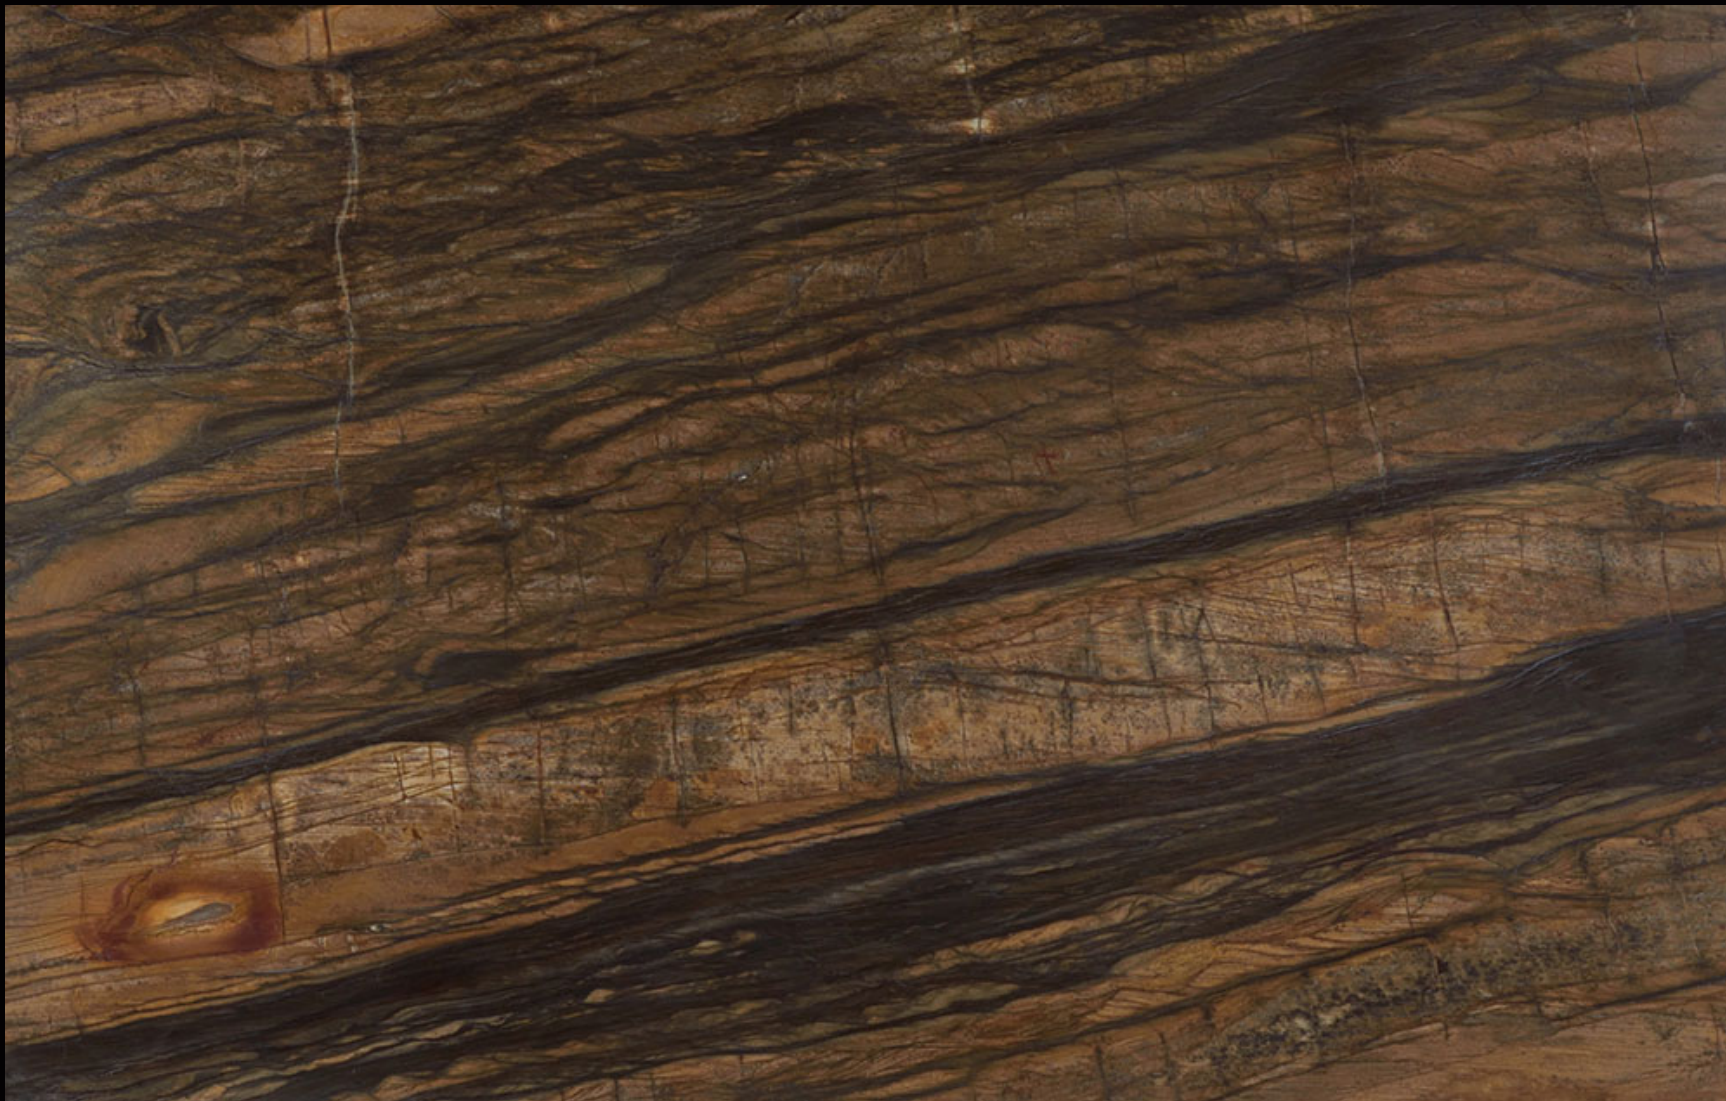

ENIGMA LEATHER
Natural Quartzite Slab

C3ACTUS
STONE & TILE

401 South 50th Street
Phoenix, AZ 85034
Phone: 602-914-2202
www.cactusstone.com

Available in: 2 cm Leather

NOTE: Your slab will vary in color, shade, veining, movement, fissures, etc. from this picture. View current inventory to make actual selection.