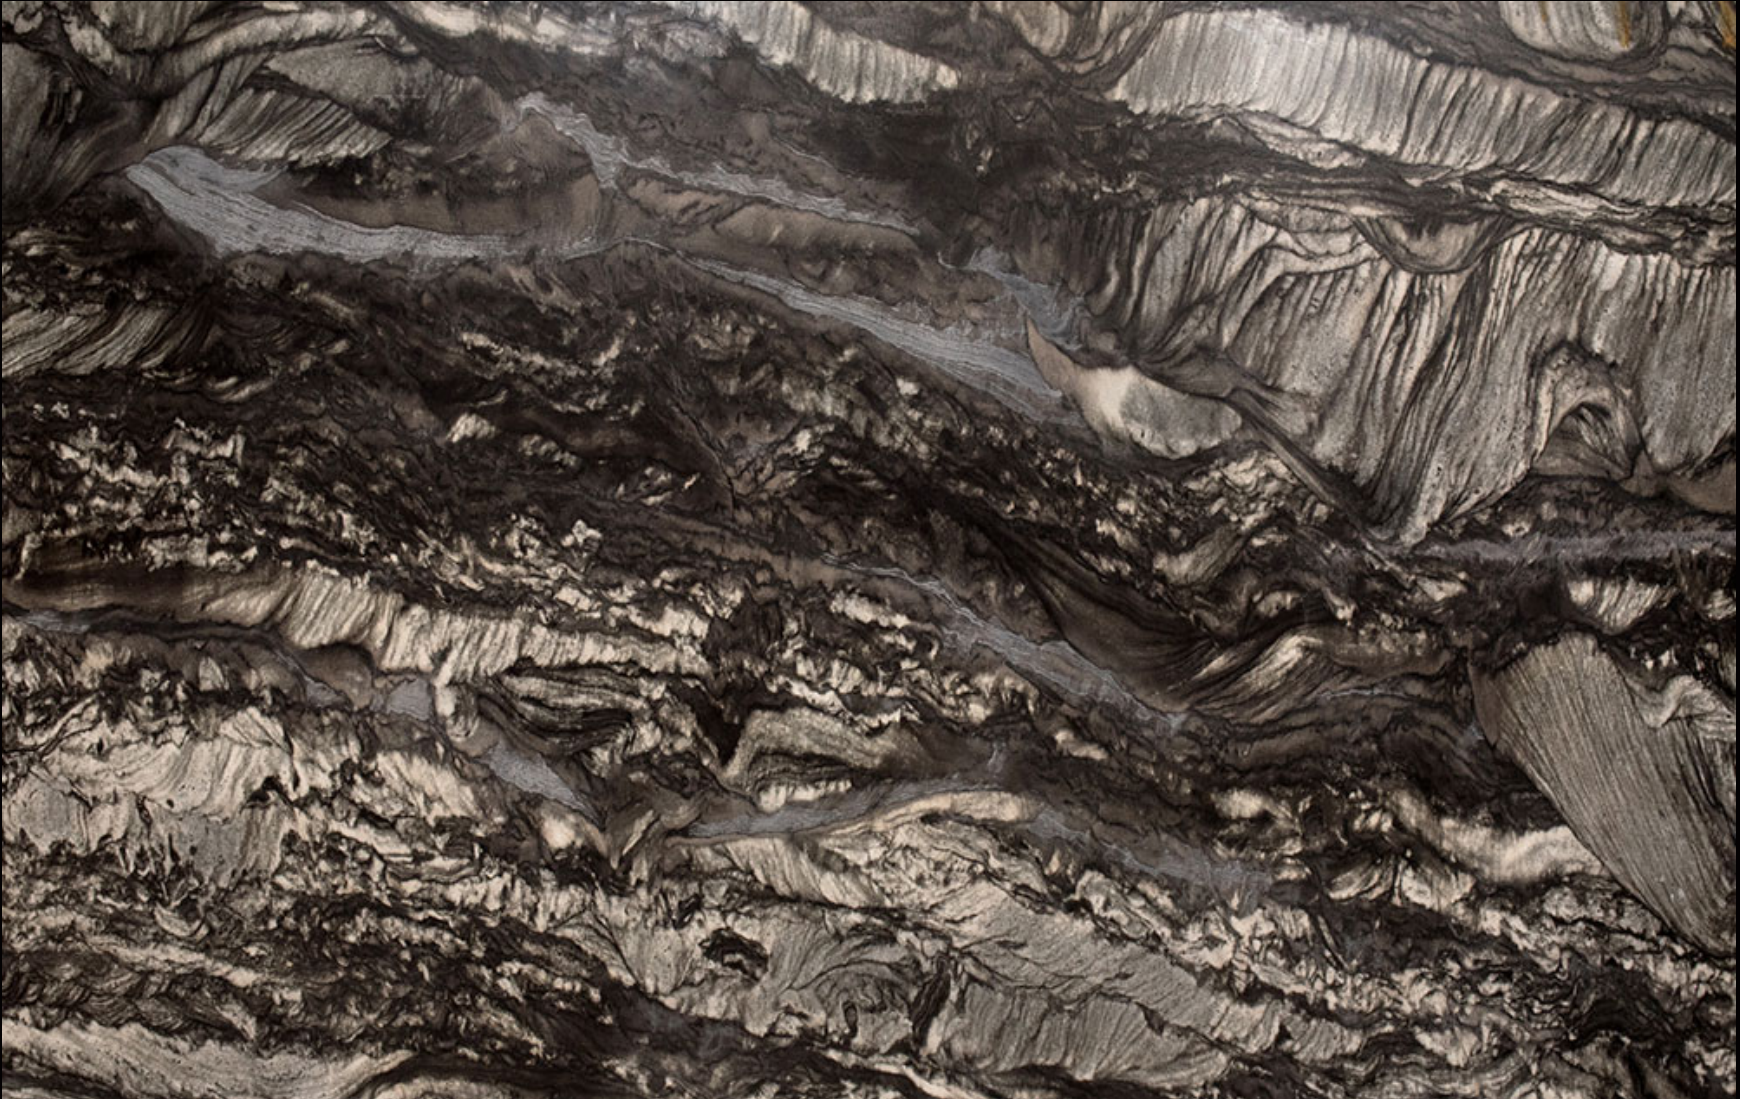

ENIGMA BLACK LEATHER
Natural Quartzite Slab

CACTUS
STONE & TILE

401 South 50th Street
Phoenix, AZ 85034
Phone: 602-914-2202
www.cactusstone.com

Available in: 2 cm Leather

NOTE: Your slab will vary in color, shade, veining, movement, fissures, etc. from this picture. View current inventory to make actual selection.