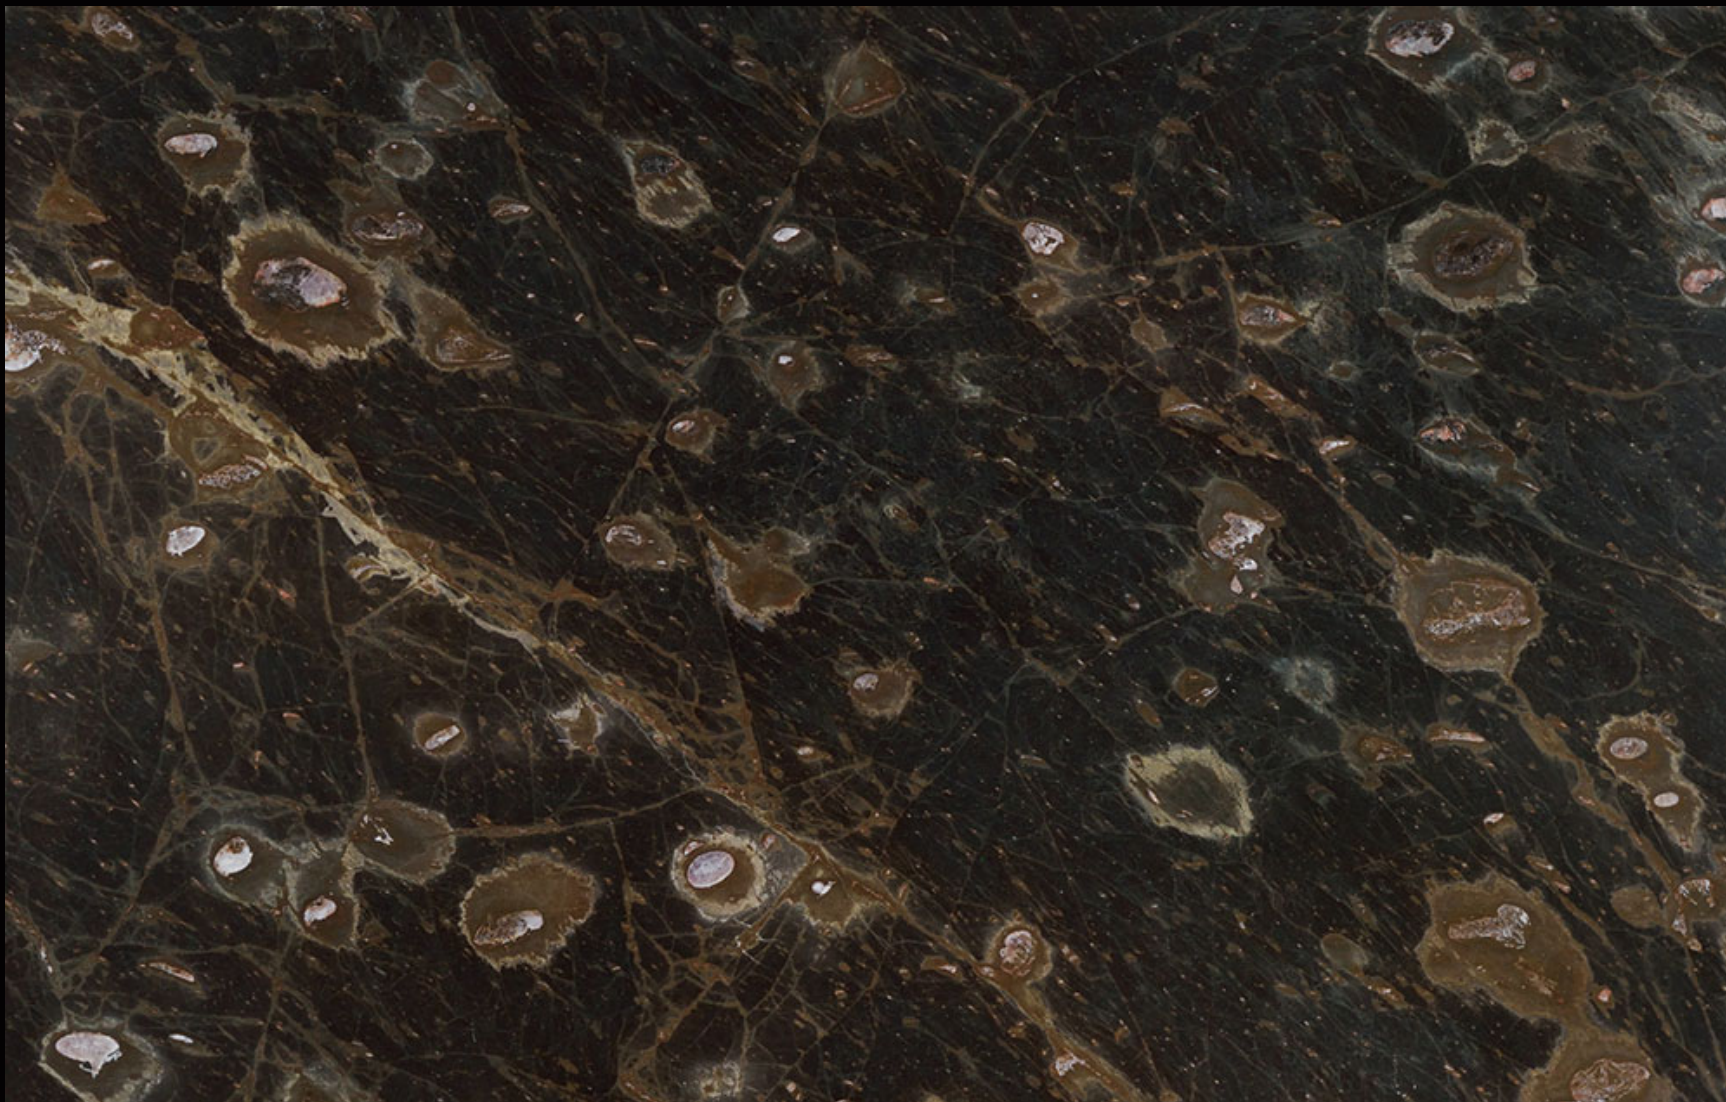

EARTHSTORM
Natural Quartzite Slab

C3ACTUS
STONE & TILE

401 South 50th Street
Phoenix, AZ 85034
Phone: 602-914-2202
www.cactusstone.com

Available in: 2 cm Polished

NOTE: Your slab will vary in color, shade, veining, movement, fissures, etc. from this picture. View current inventory to make actual selection.