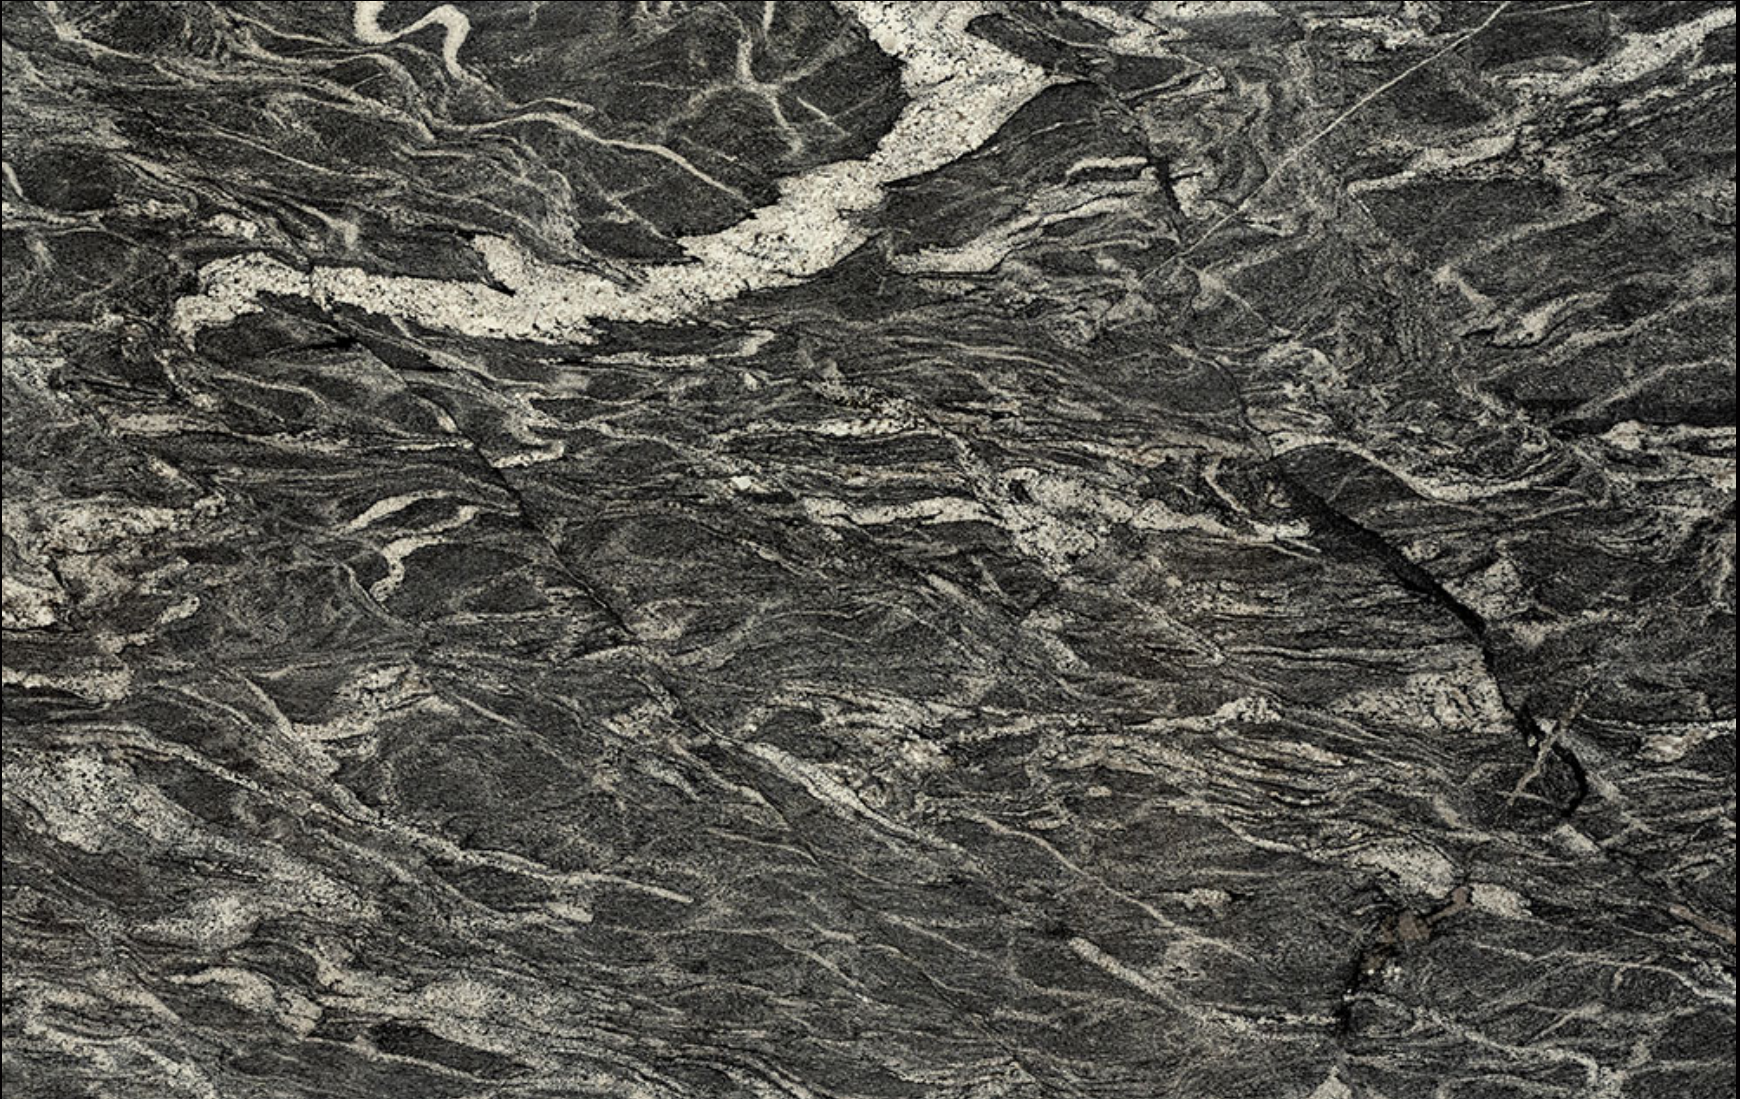

DOMINO
Natural Granite Slab

CACTUS
STONE & TILE

401 South 50th Street
Phoenix, AZ 85034
Phone: 602-914-2202
www.cactusstone.com

Available in: 2 cm Polished

NOTE: Your slab will vary in color, shade, veining, movement, fissures, etc. from this picture. View current inventory to make actual selection.