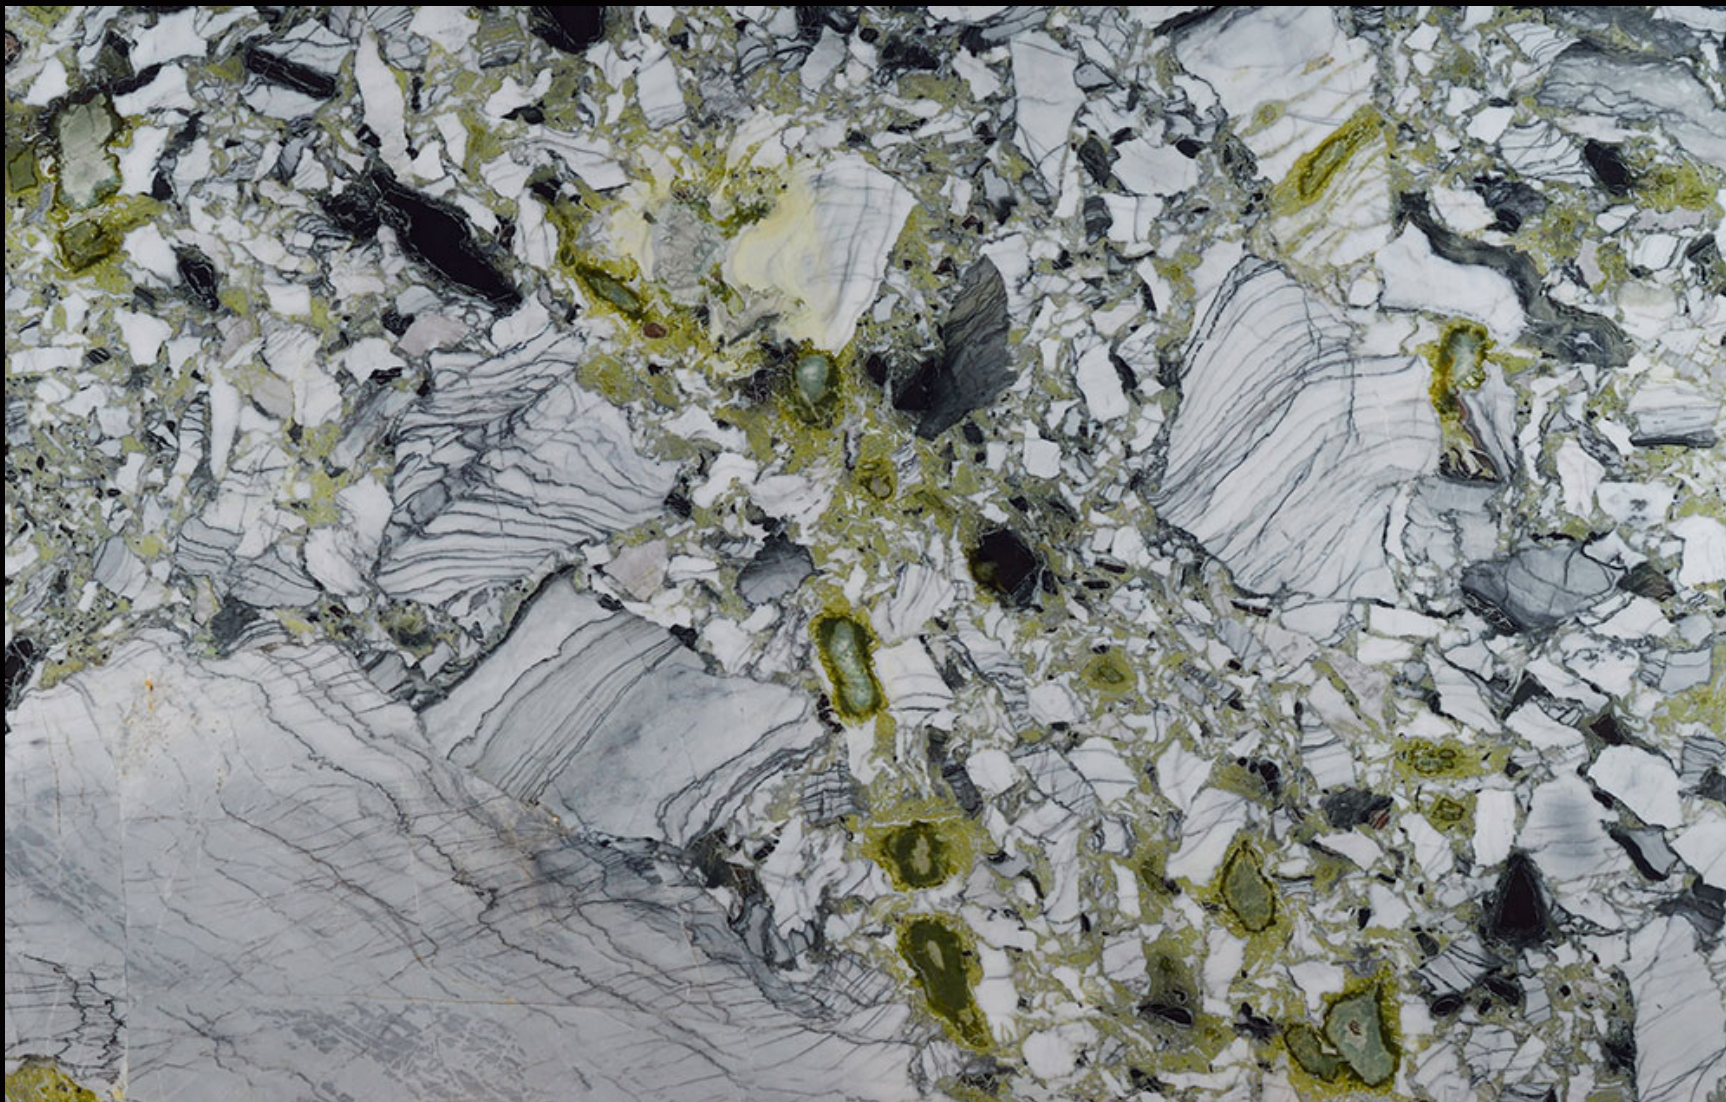

BLACK EYED PEA
Natural Marble Slab

C3ACTUS
STONE & TILE

401 South 50th Street
Phoenix, AZ 85034
Phone: 602-914-2202
www.cactusstone.com

Available in: 2 cm Polished

NOTE: Your slab will vary in color, shade, veining, movement, fissures, etc. from this picture. View current inventory to make actual selection.