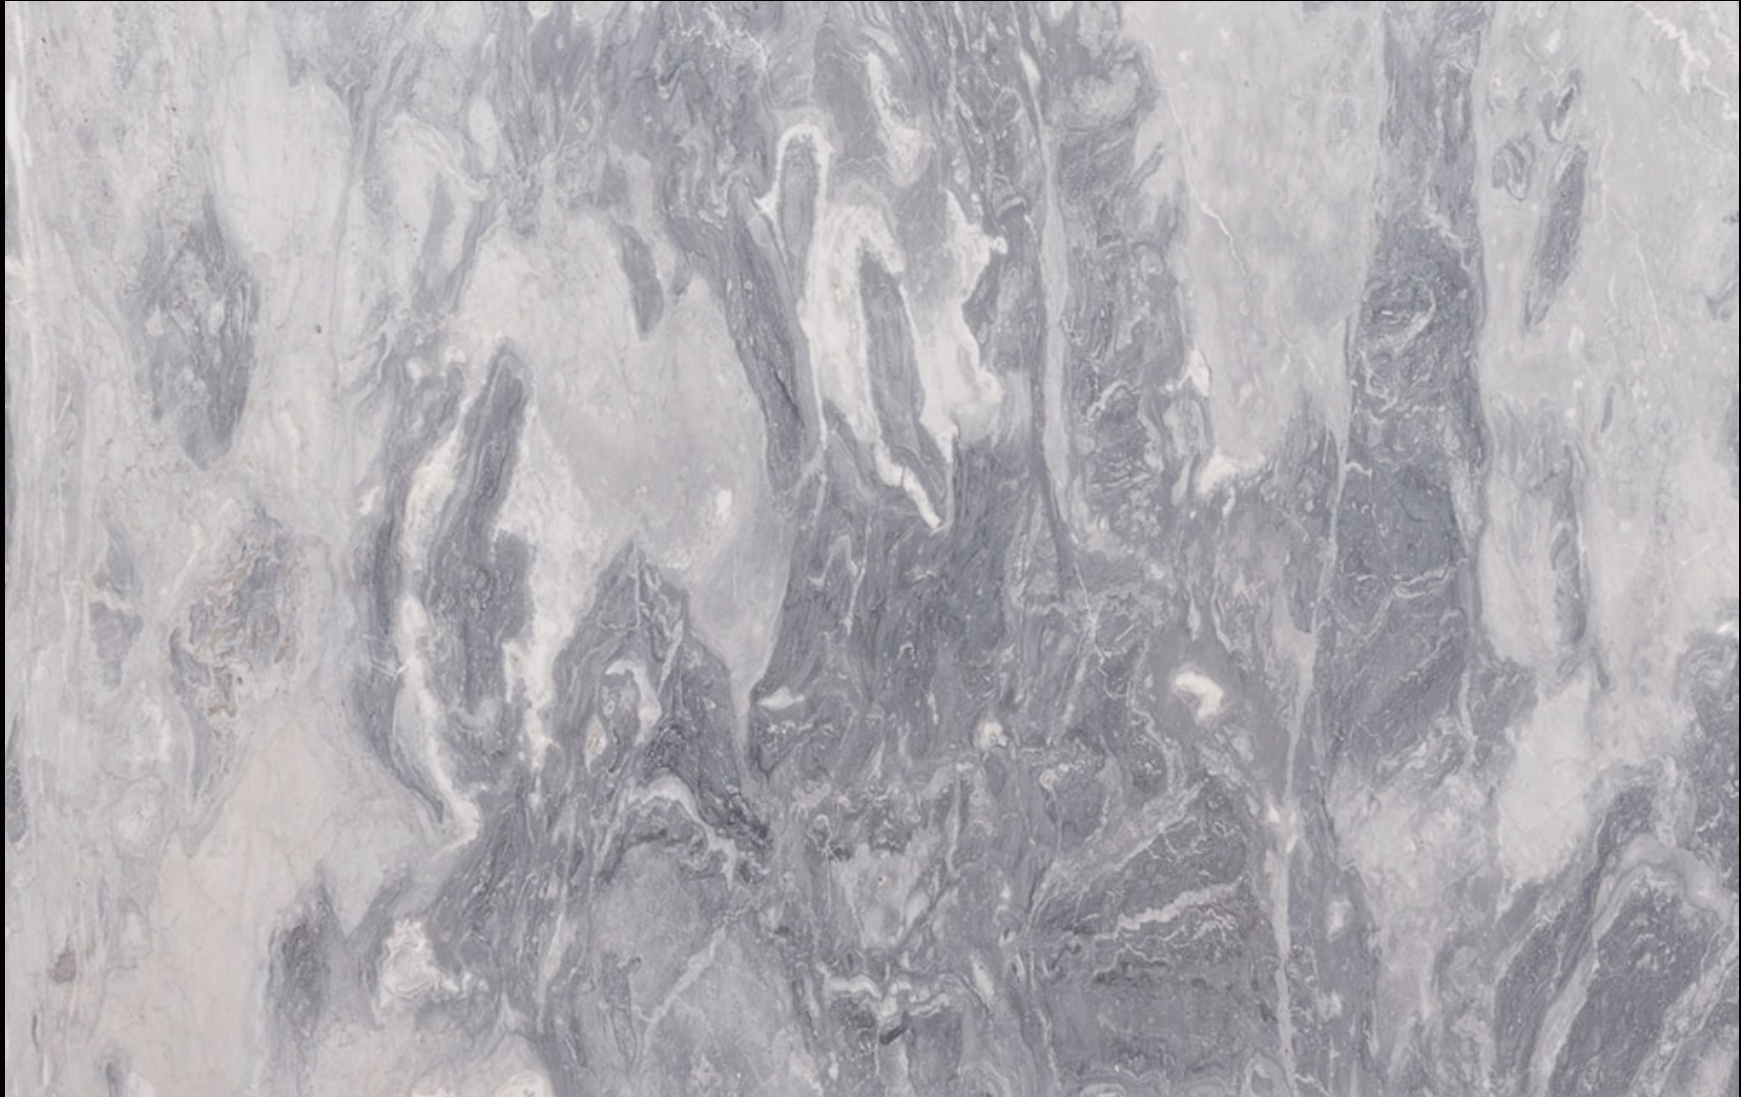

BELUGA
Natural Marble Slab

C3ACTUS
STONE & TILE

401 South 50th Street
Phoenix, AZ 85034
Phone: 602-914-2202
www.cactusstone.com

Available in: 2 cm Polished

NOTE: Your slab will vary in color, shade, veining, movement, fissures, etc. from this picture. View current inventory to make actual selection.