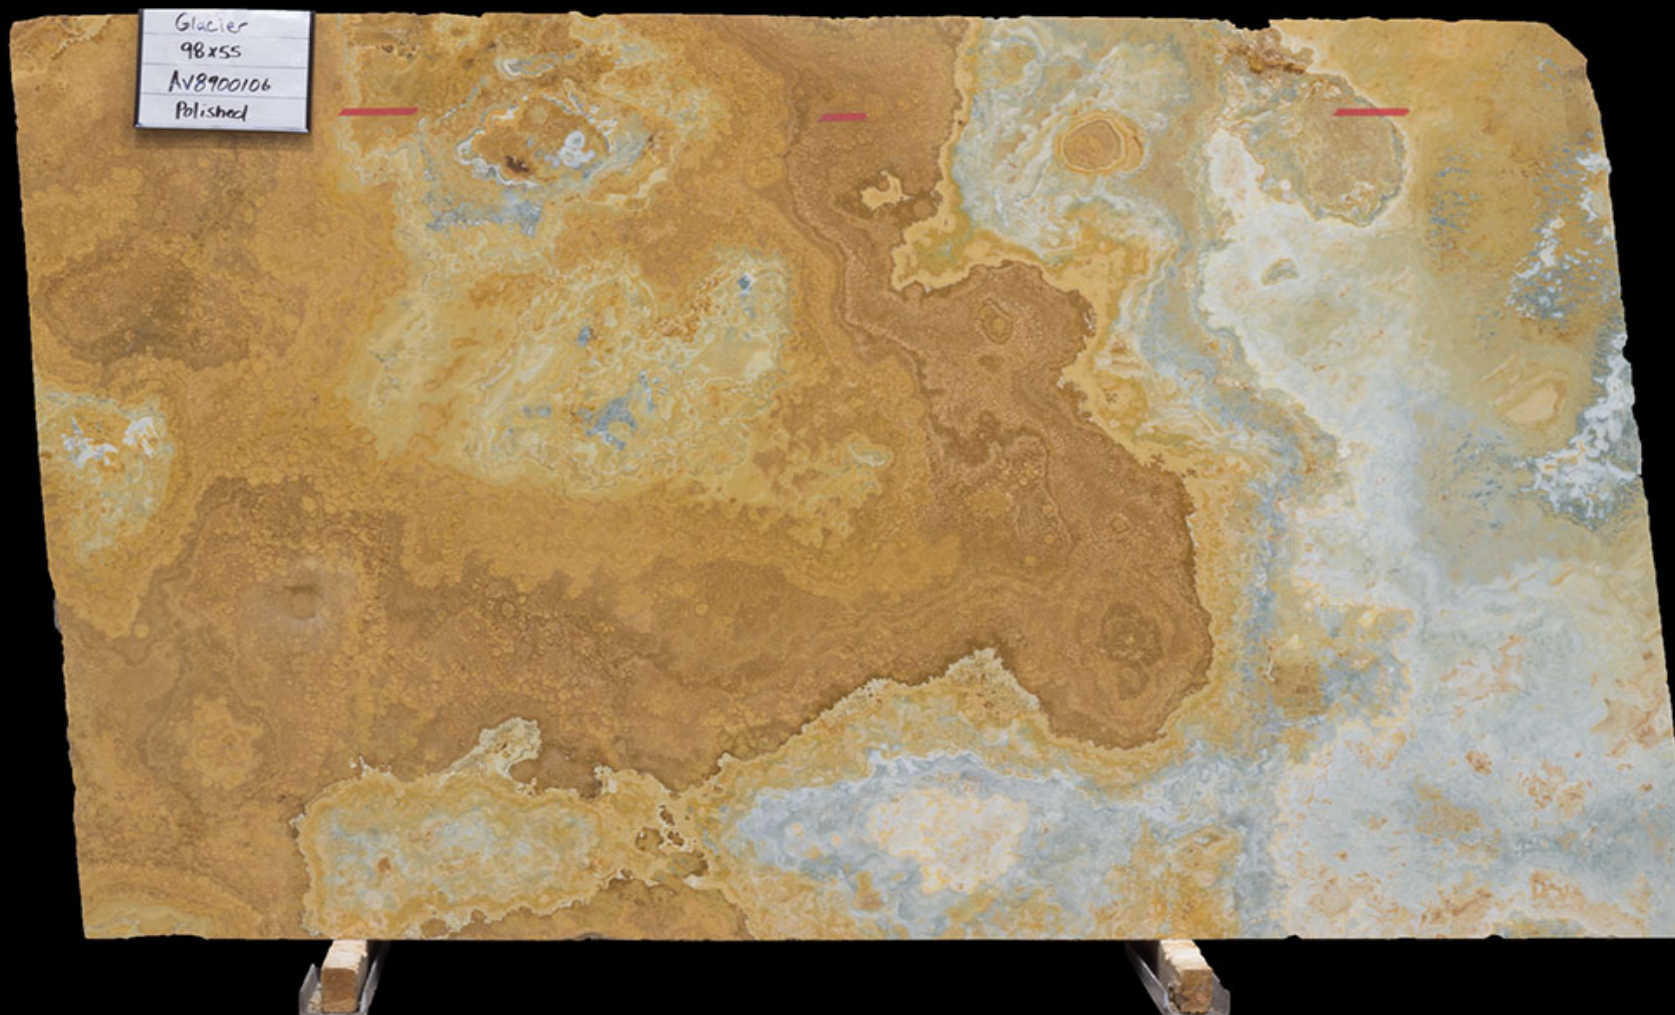

GLACIER AV8900106

Single Slab

401 South 50th Street
Phoenix, AZ 85034
Phone: 602-914-2202
www.cactusstone.com

Available in: 2 cm Polished

NOTE: Your slab will vary in color, shade, veining, movement, fissures, etc. from this picture. View current inventory to make actual selection.