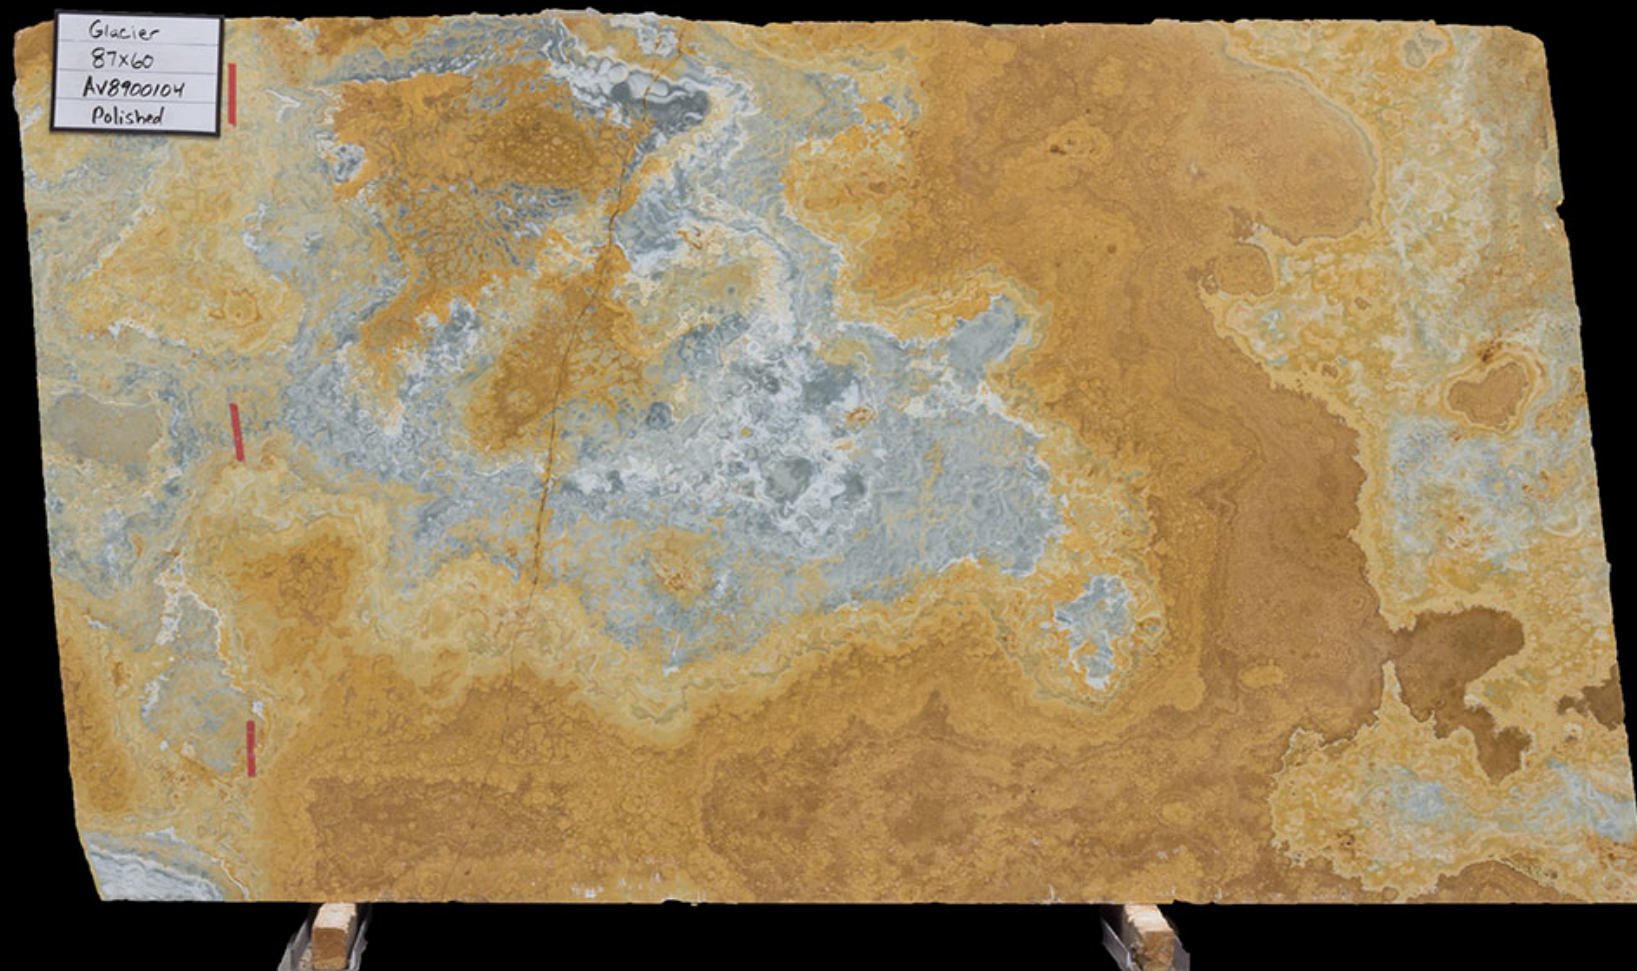

GLACIER AV8900104

Single Slab

401 South 50th Street
Phoenix, AZ 85034
Phone: 602-914-2202
www.cactusstone.com

Available in: 2 cm Polished

NOTE: Your slab will vary in color, shade, veining, movement, fissures, etc. from this picture. View current inventory to make actual selection.