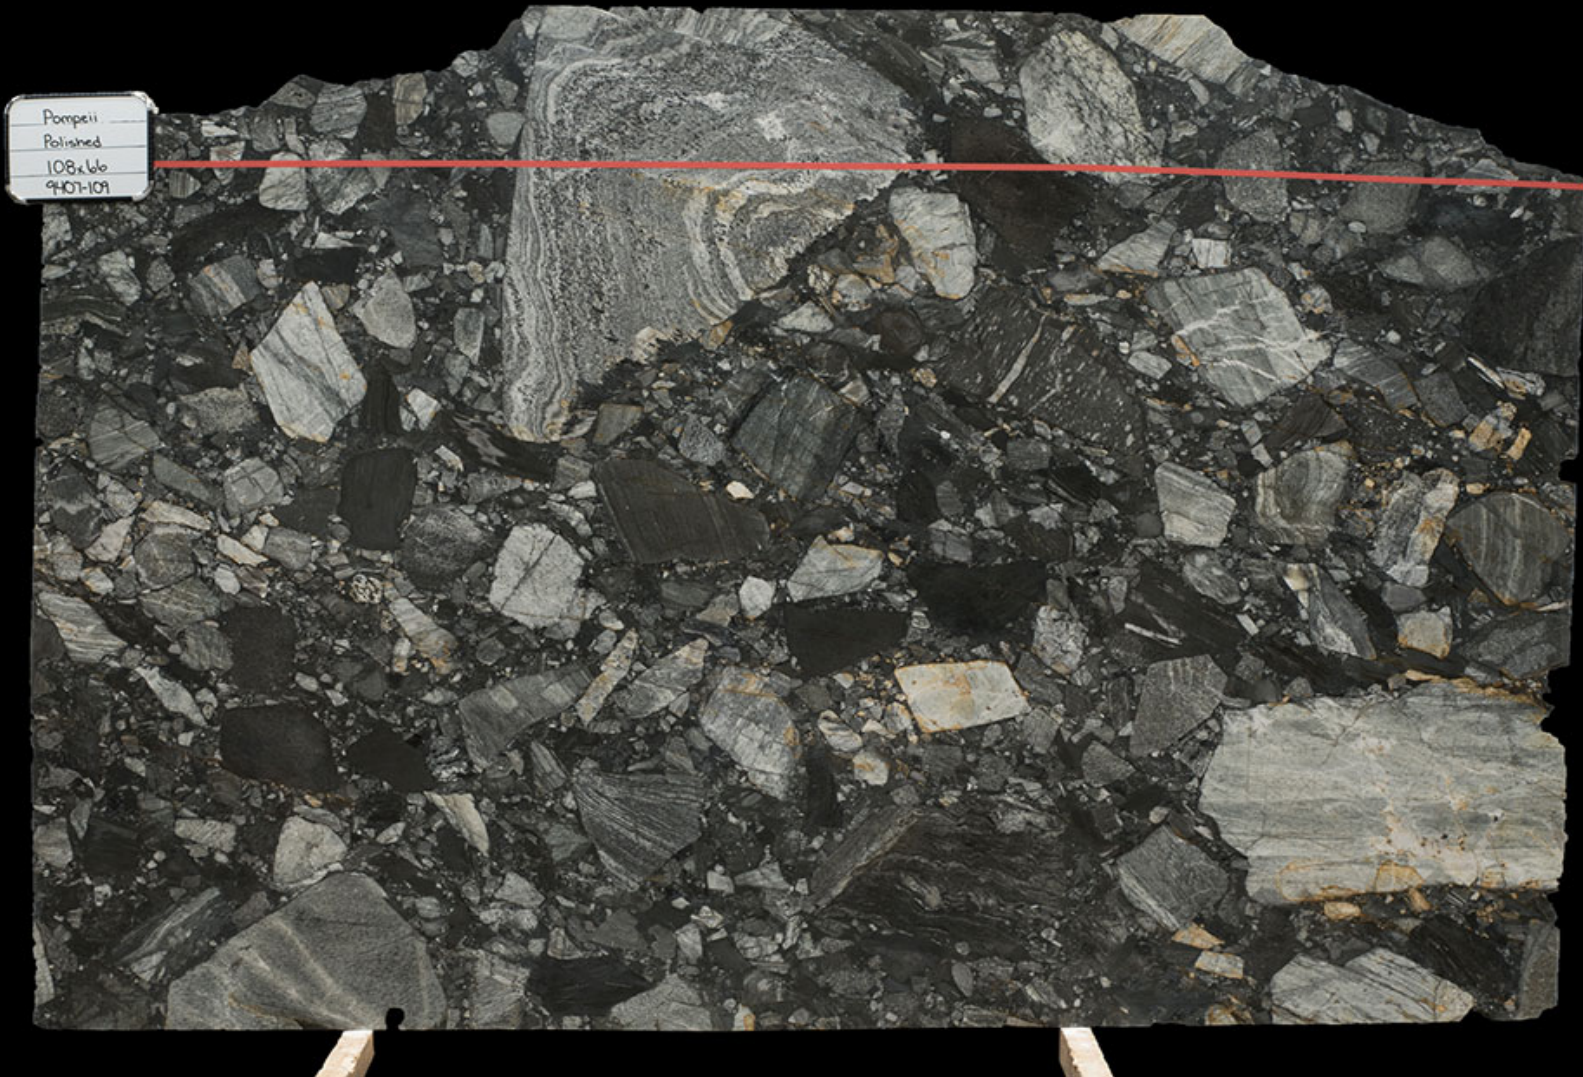

POMPEII 9407-109

Single Slab

Pompeii
Polished
108 x 66
9407-109

401 South 50th Street
Phoenix, AZ 85034
Phone: 602-914-2202
www.cactusstone.com

Available in: 2 cm Polished

NOTE: Your slab will vary in color, shade, veining, movement, fissures, etc. from this picture. View current inventory to make actual selection.