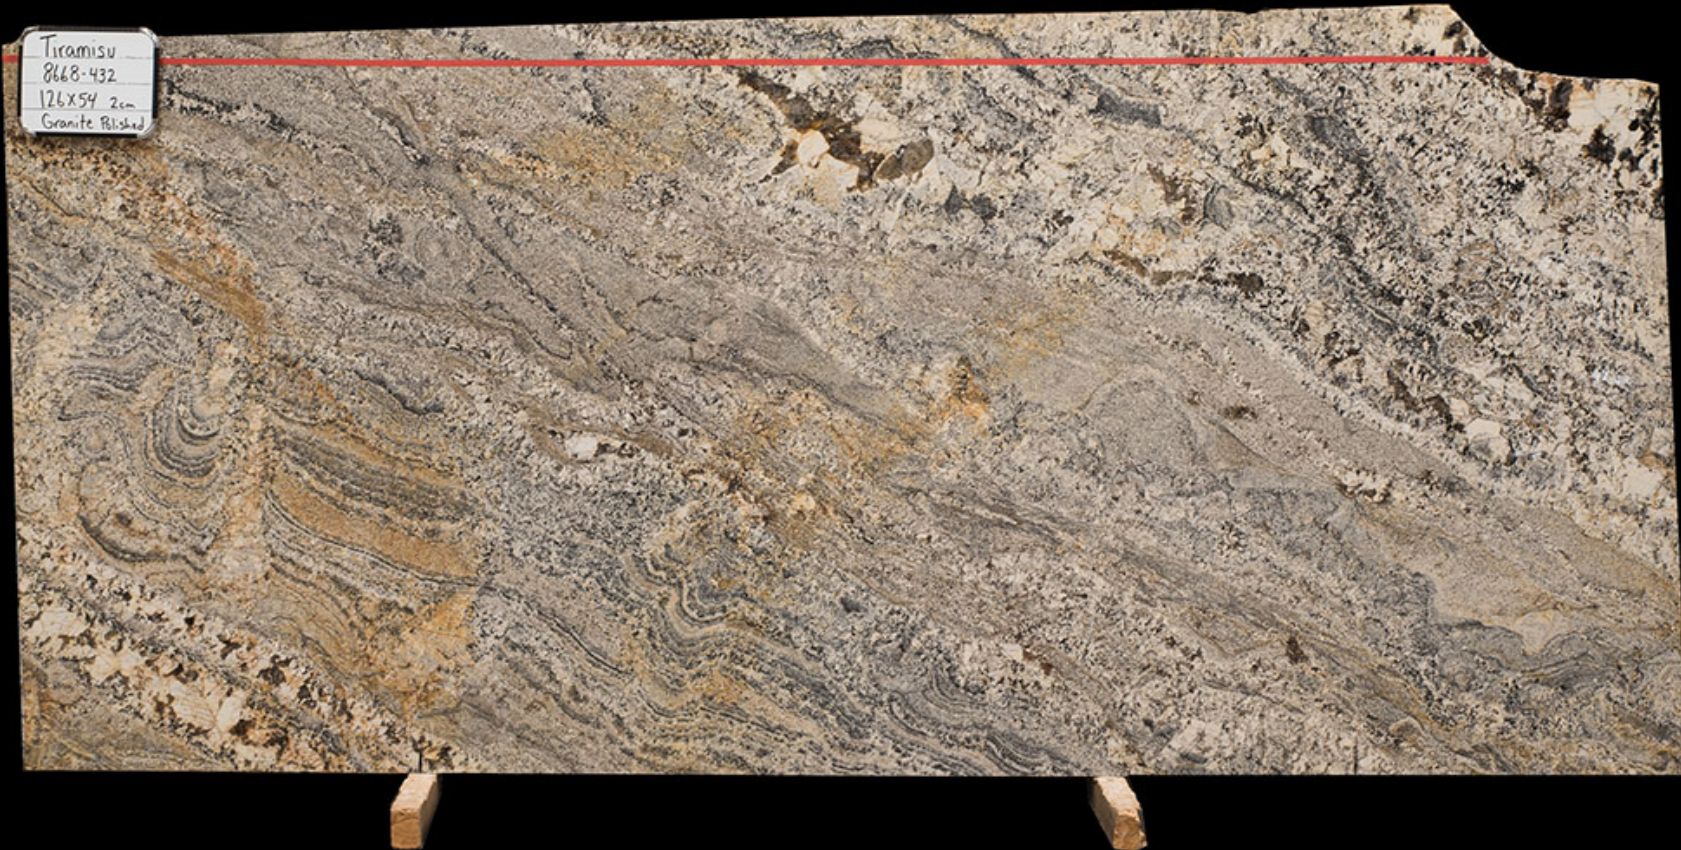

TIRAMISU 8668-432

Single Slab

Tiramisu
8668-432
126X54 2cm
Granite Polished

401 South 50th Street
Phoenix, AZ 85034
Phone: 602-914-2202
www.cactusstone.com

Available in: 2 cm Polished

NOTE: Your slab will vary in color, shade, veining, movement, fissures, etc. from this picture. View current inventory to make actual selection.