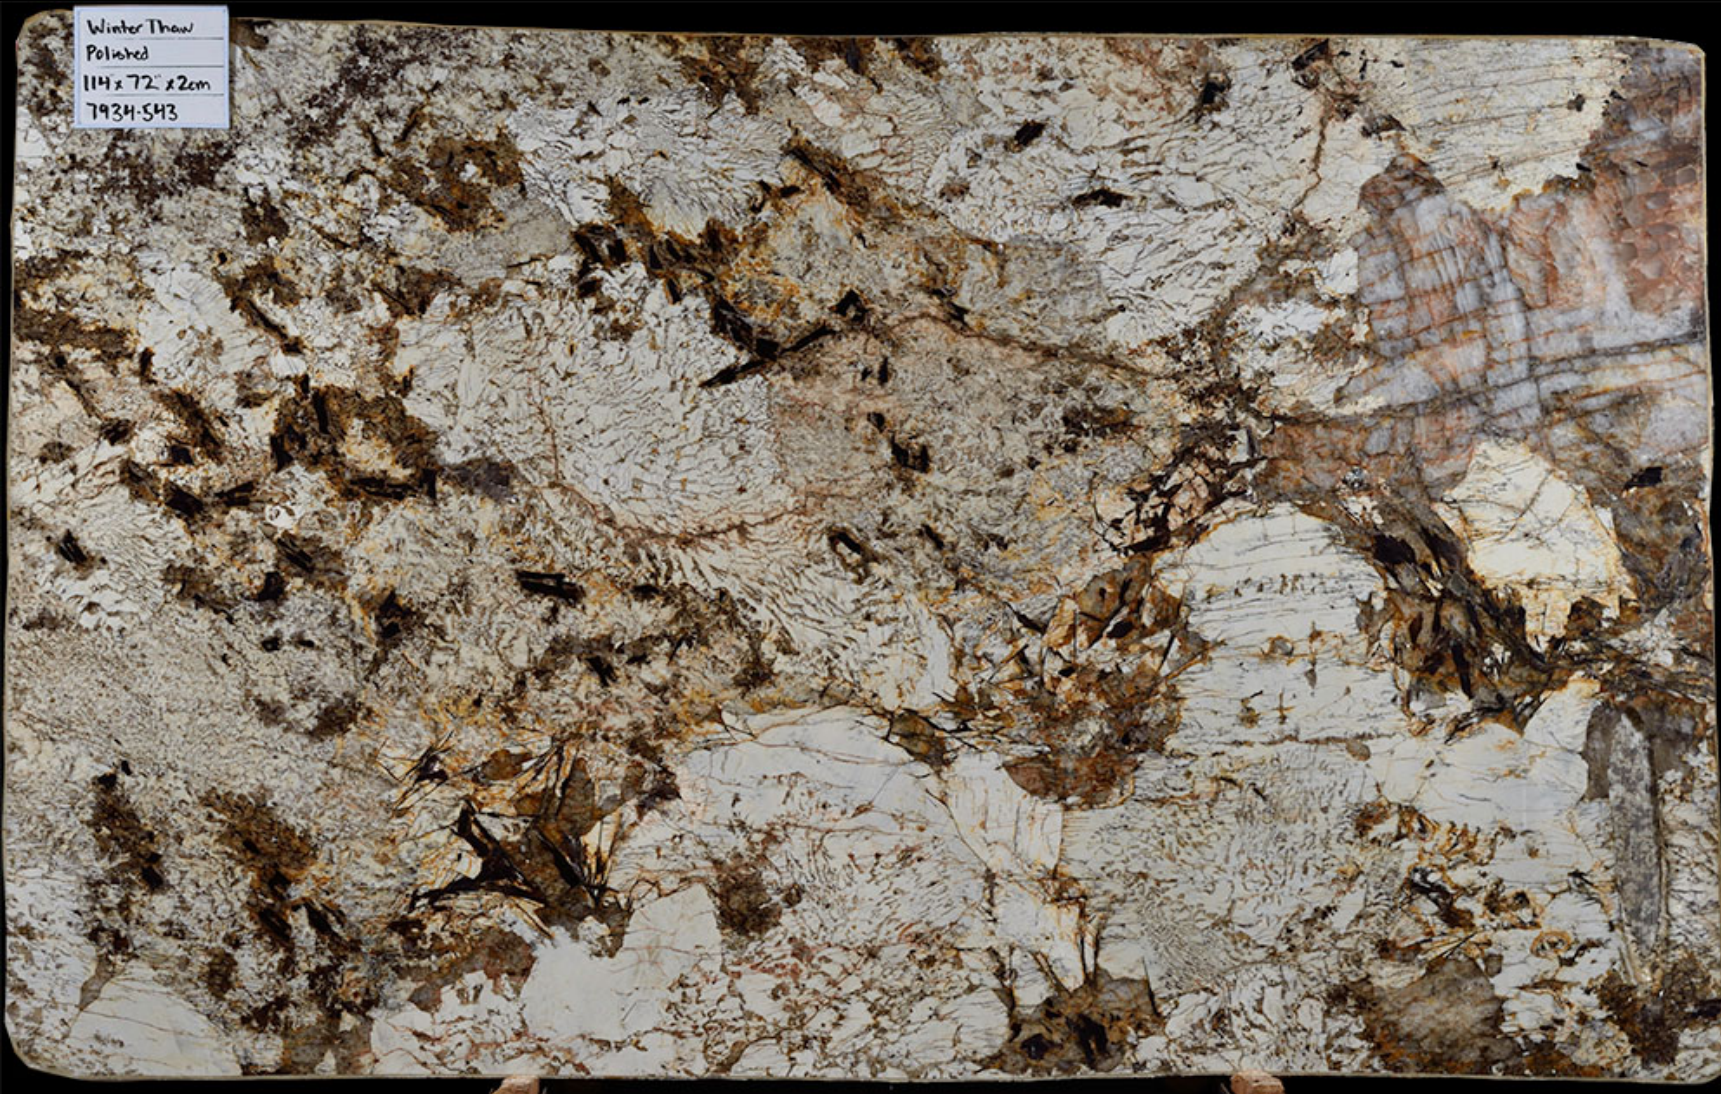

WINTER THAW 7934-543

Single Slab

Winter Thaw
Polished
114 x 72 x 2cm
7934-543

401 South 50th Street
Phoenix, AZ 85034
Phone: 602-914-2202
www.cactusstone.com

Available in: 2 cm Polished

NOTE: Your slab will vary in color, shade, veining, movement, fissures, etc. from this picture. View current inventory to make actual selection.