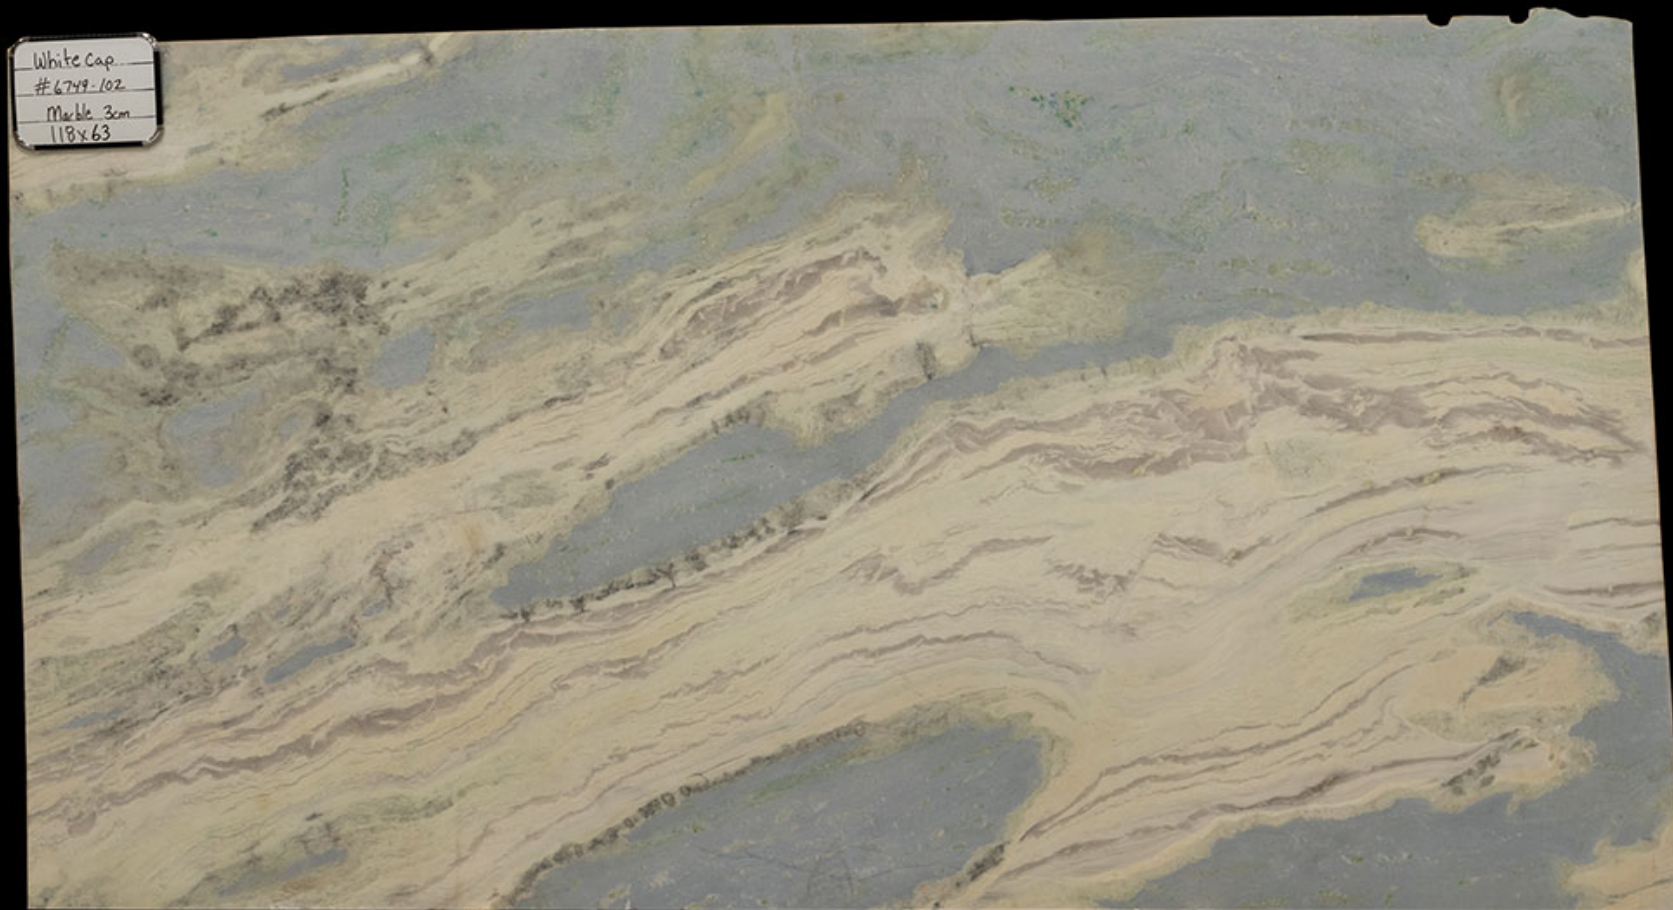

WHITE CAP 6749-102

Single Slab

White Cap
#6749-102
Marble 3cm
118x63

CACTUS
STONE & TILE

401 South 50th Street
Phoenix, AZ 85034
Phone: 602-914-2202
www.cactusstone.com

Available in: 3 cm Polished

NOTE: Your slab will vary in color, shade, veining, movement, fissures, etc. from this picture. View current inventory to make actual selection.