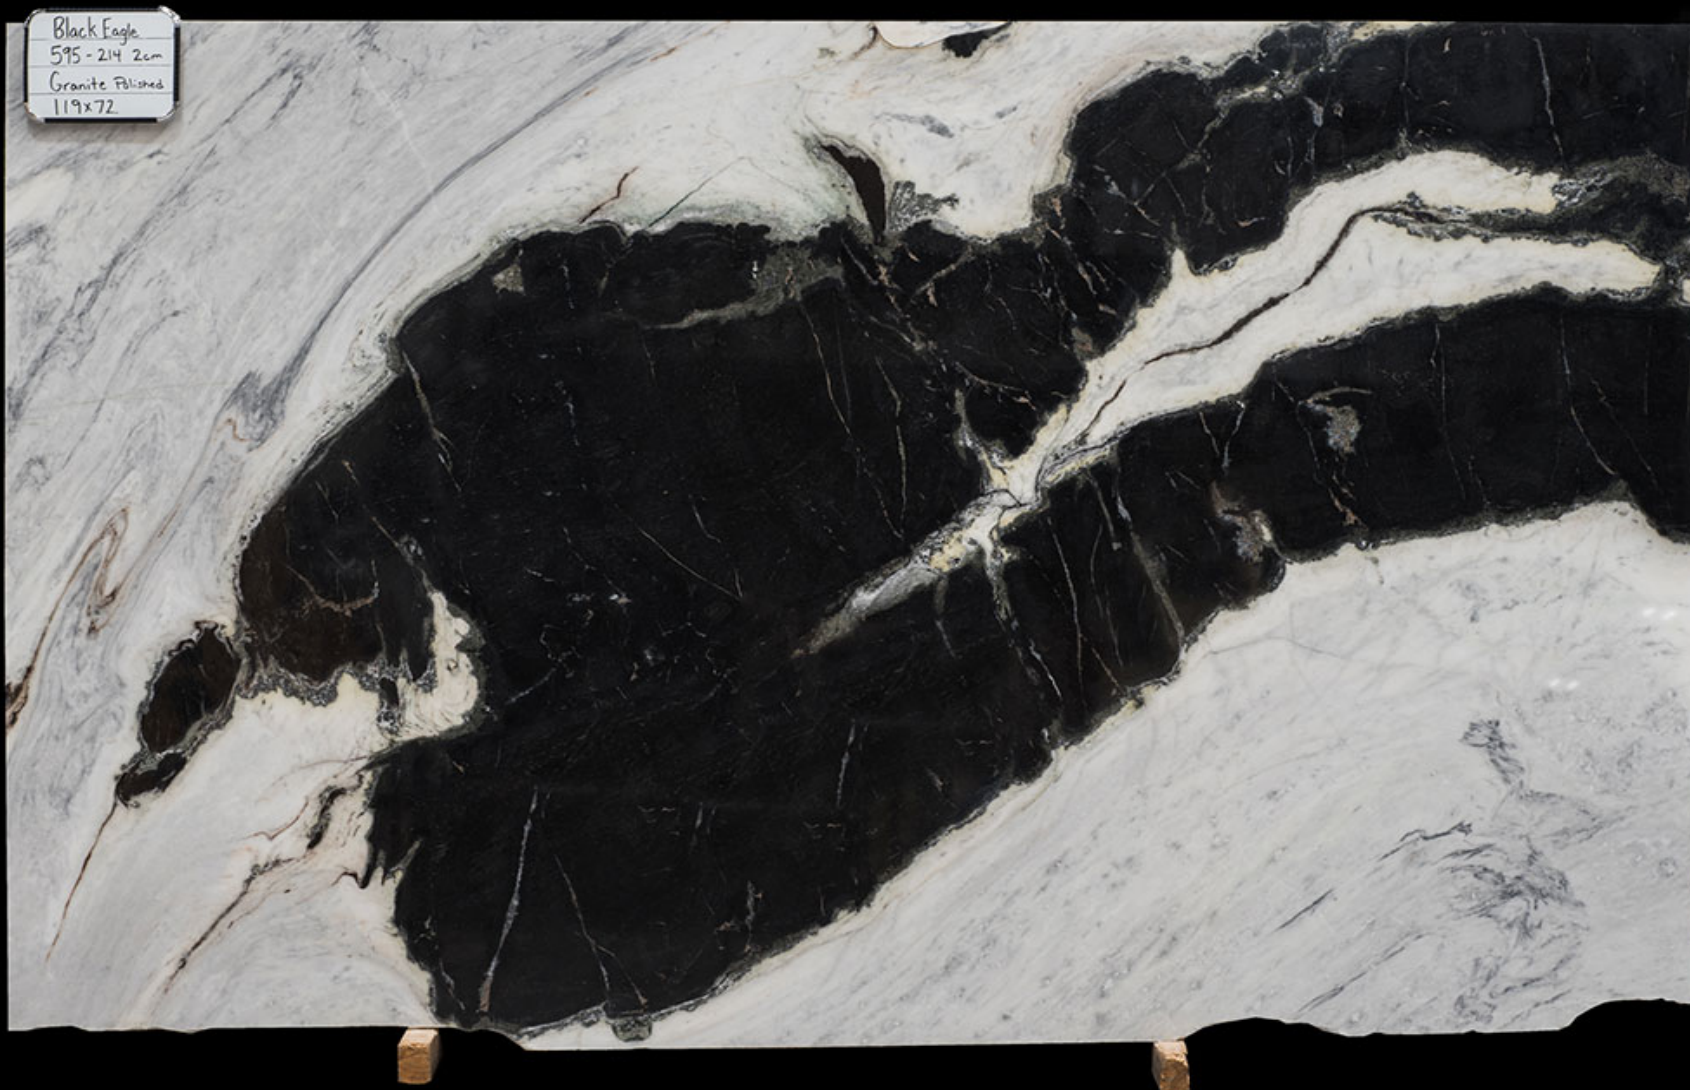

BLACK EAGLE 595-214

Single Slab

401 South 50th Street
Phoenix, AZ 85034
Phone: 602-914-2202
www.cactusstone.com

Available in: 2 cm Polished

NOTE: Your slab will vary in color, shade, veining, movement, fissures, etc. from this picture. View current inventory to make actual selection.