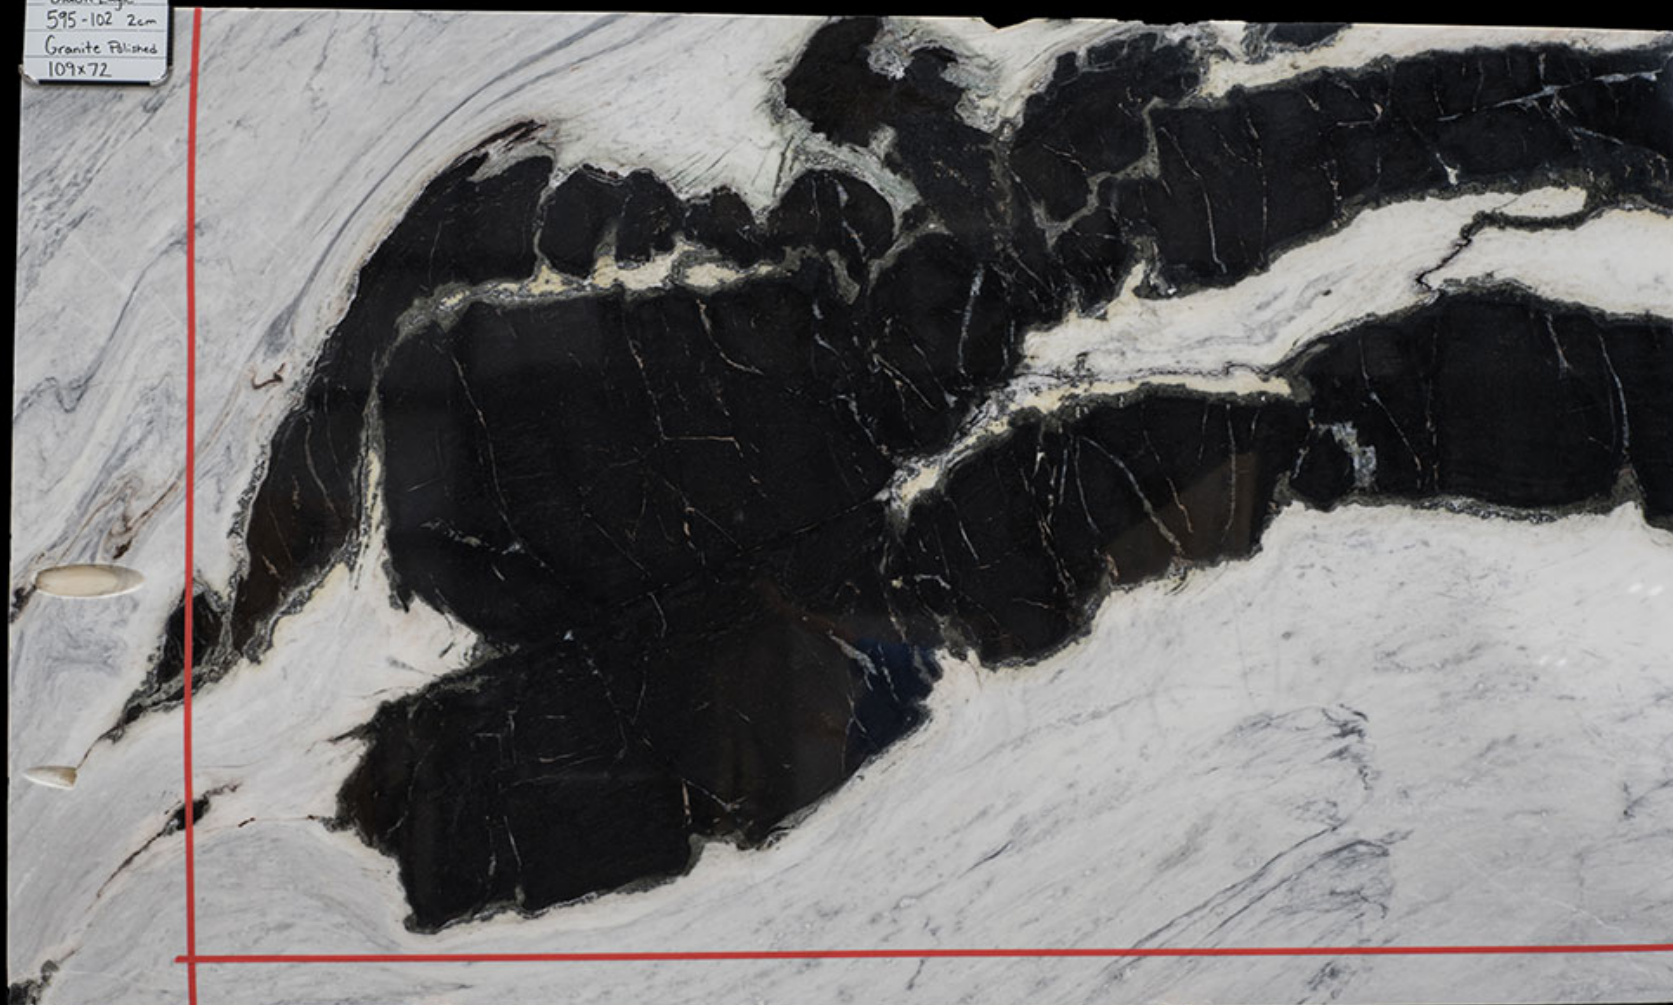

BLACK EAGLE 595-102

Single Slab

Black Eagle
595-102 2cm
Granite Polished
109x72

401 South 50th Street
Phoenix, AZ 85034
Phone: 602-914-2202
www.cactusstone.com

Available in: 2 cm Polished

NOTE: Your slab will vary in color, shade, veining, movement, fissures, etc. from this picture. View current inventory to make actual selection.