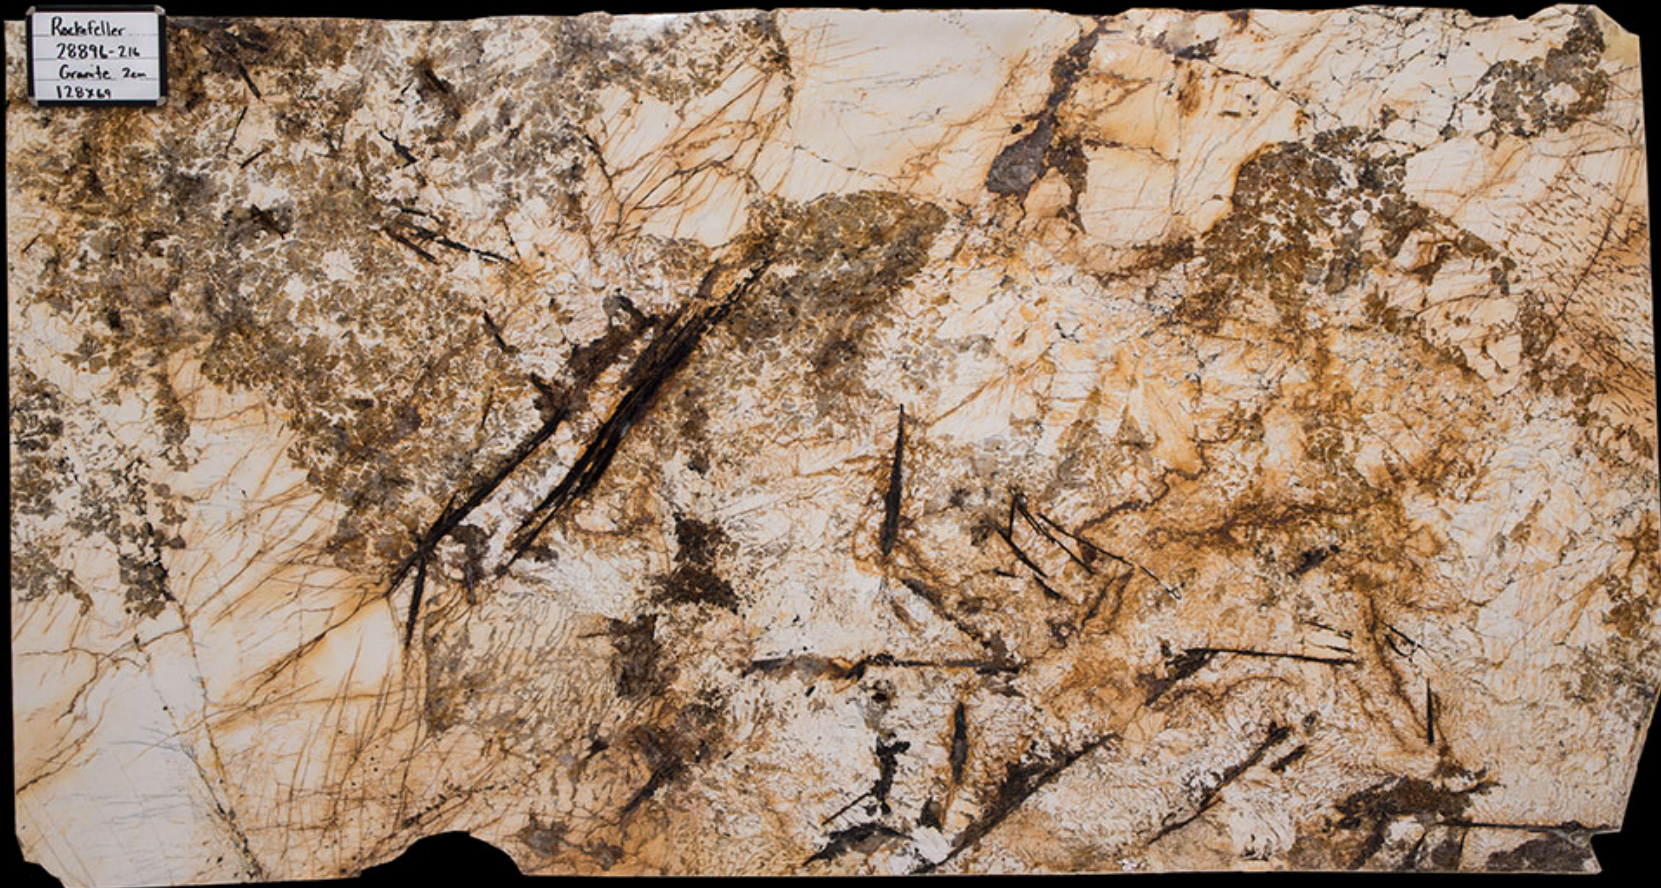

ROCKEFELLER 28896-216

Single Slab

CACTUS
STONE & TILE

401 South 50th Street
Phoenix, AZ 85034
Phone: 602-914-2202
www.cactusstone.com

Available in: 2 cm Polished

NOTE: Your slab will vary in color, shade, veining, movement, fissures, etc. from this picture. View current inventory to make actual selection.