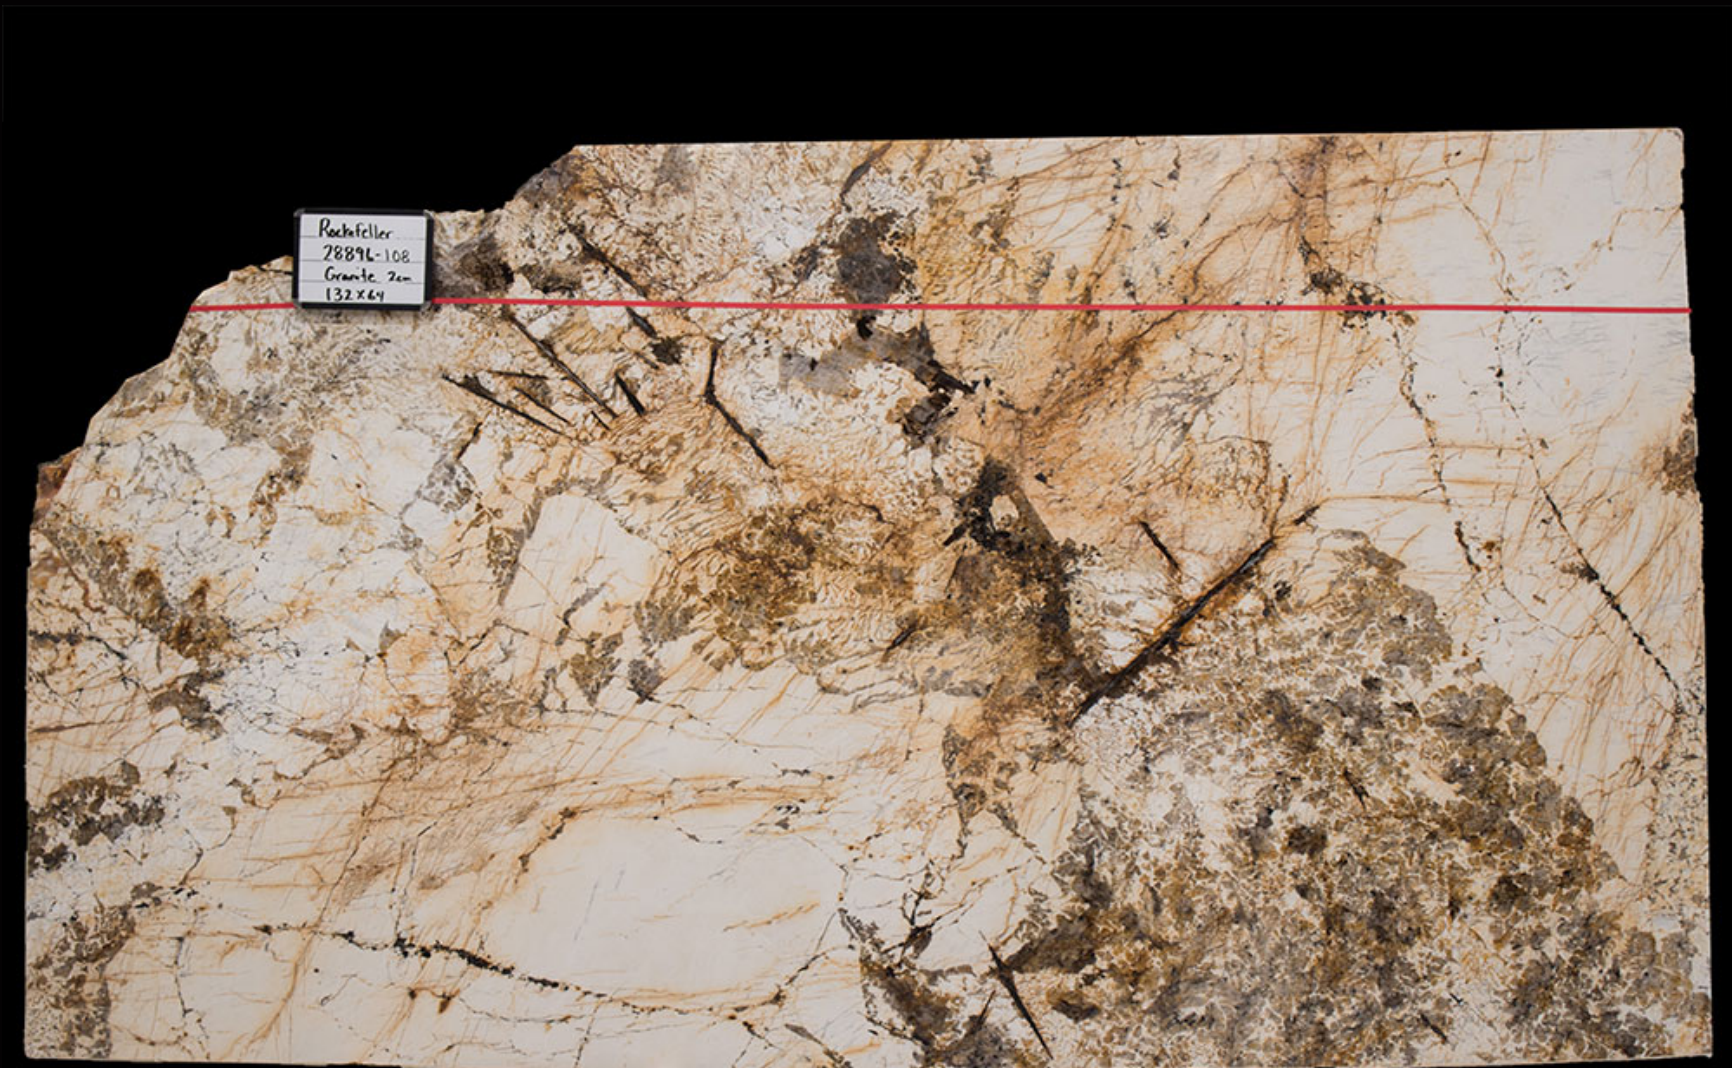

ROCKEFELLER 28896-108

Single Slab

CACTUS
STONE & TILE

401 South 50th Street
Phoenix, AZ 85034
Phone: 602-914-2202
www.cactusstone.com

Available in: 2 cm Polished

NOTE: Your slab will vary in color, shade, veining, movement, fissures, etc. from this picture. View current inventory to make actual selection.