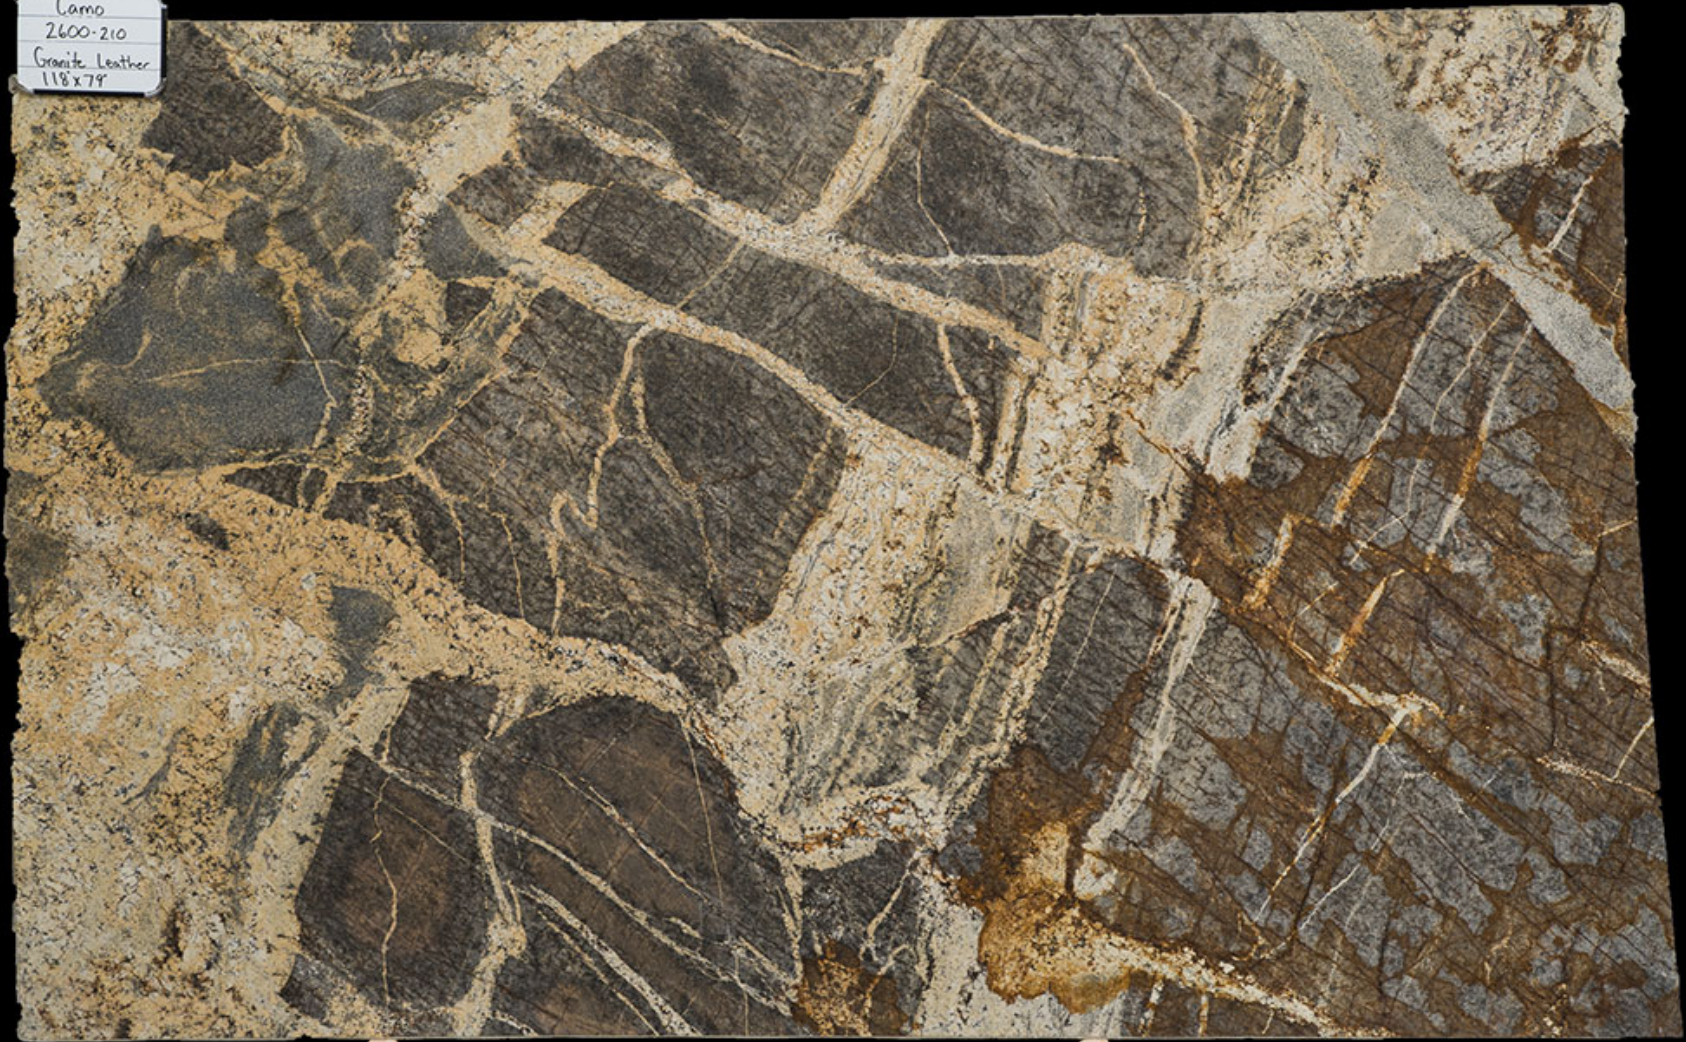

CAMO LEATHER 2600-210
Single Slab

Camo
2600-210
Granite Leather
118x79

401 South 50th Street
Phoenix, AZ 85034
Phone: 602-914-2202
www.cactusstone.com

Available in: 2 cm Leather

NOTE: Your slab will vary in color, shade, veining, movement, fissures, etc. from this picture. View current inventory to make actual selection.