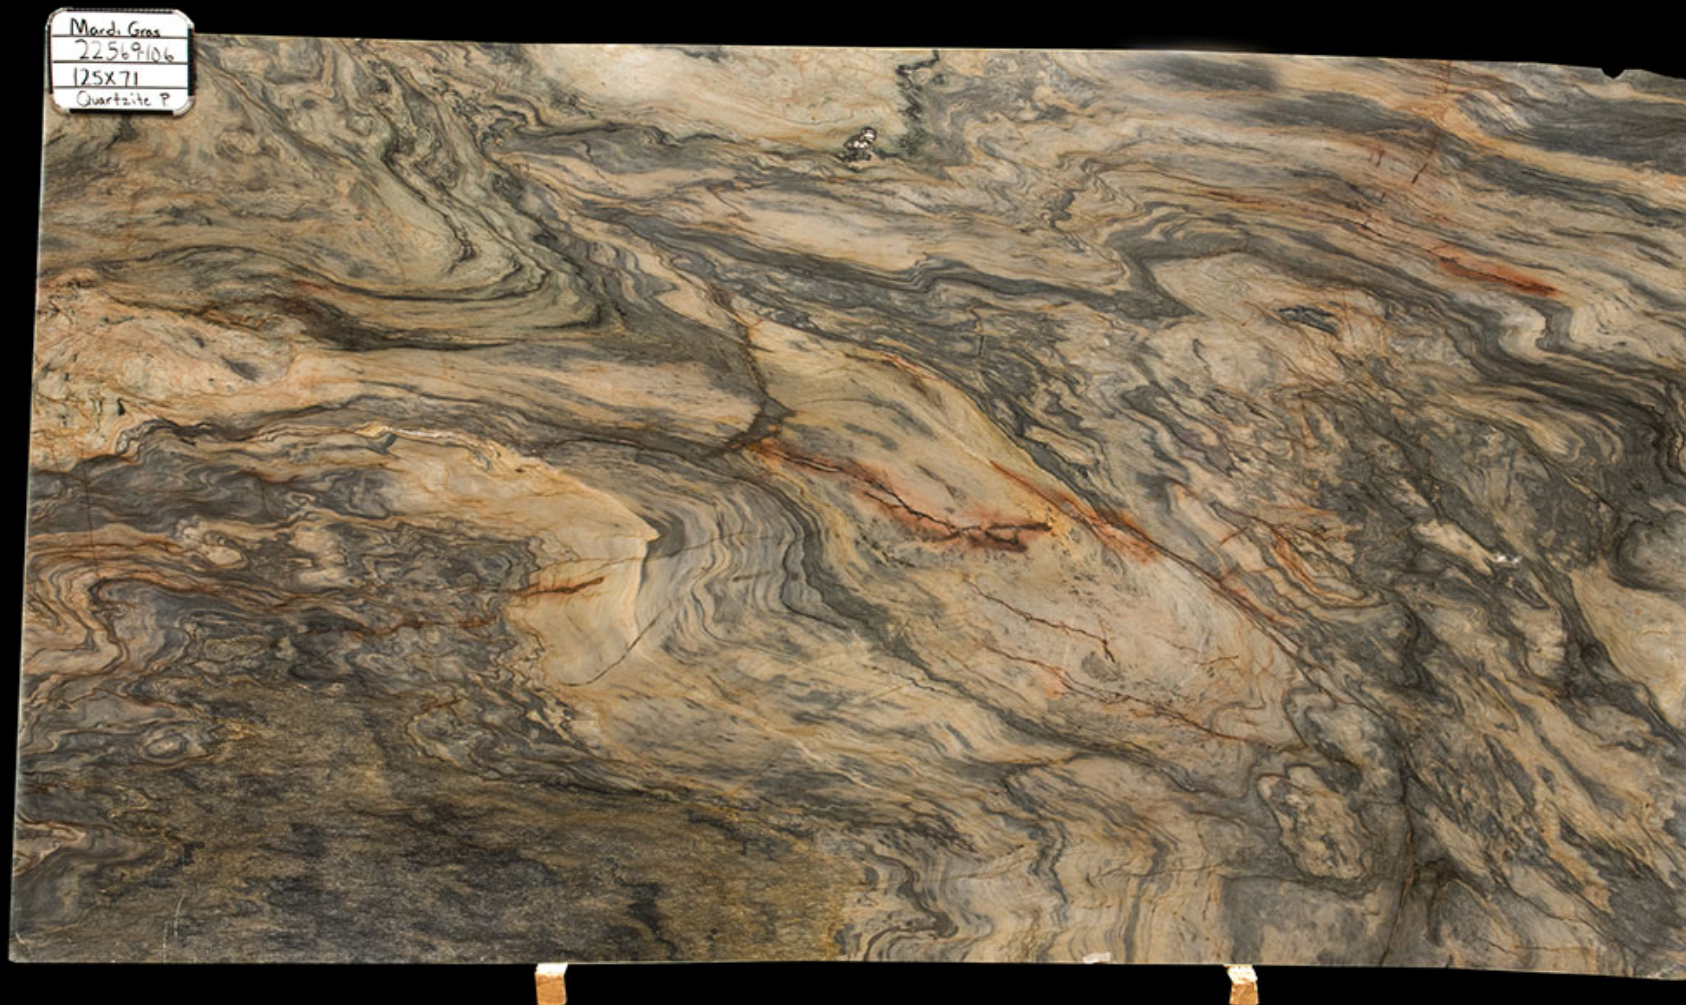

MARDI GRAS 22569-106

Single Slab

CACTUS
STONE & TILE

401 South 50th Street
Phoenix, AZ 85034
Phone: 602-914-2202
www.cactusstone.com

Available in: 2 cm Polished

NOTE: Your slab will vary in color, shade, veining, movement, fissures, etc. from this picture. View current inventory to make actual selection.