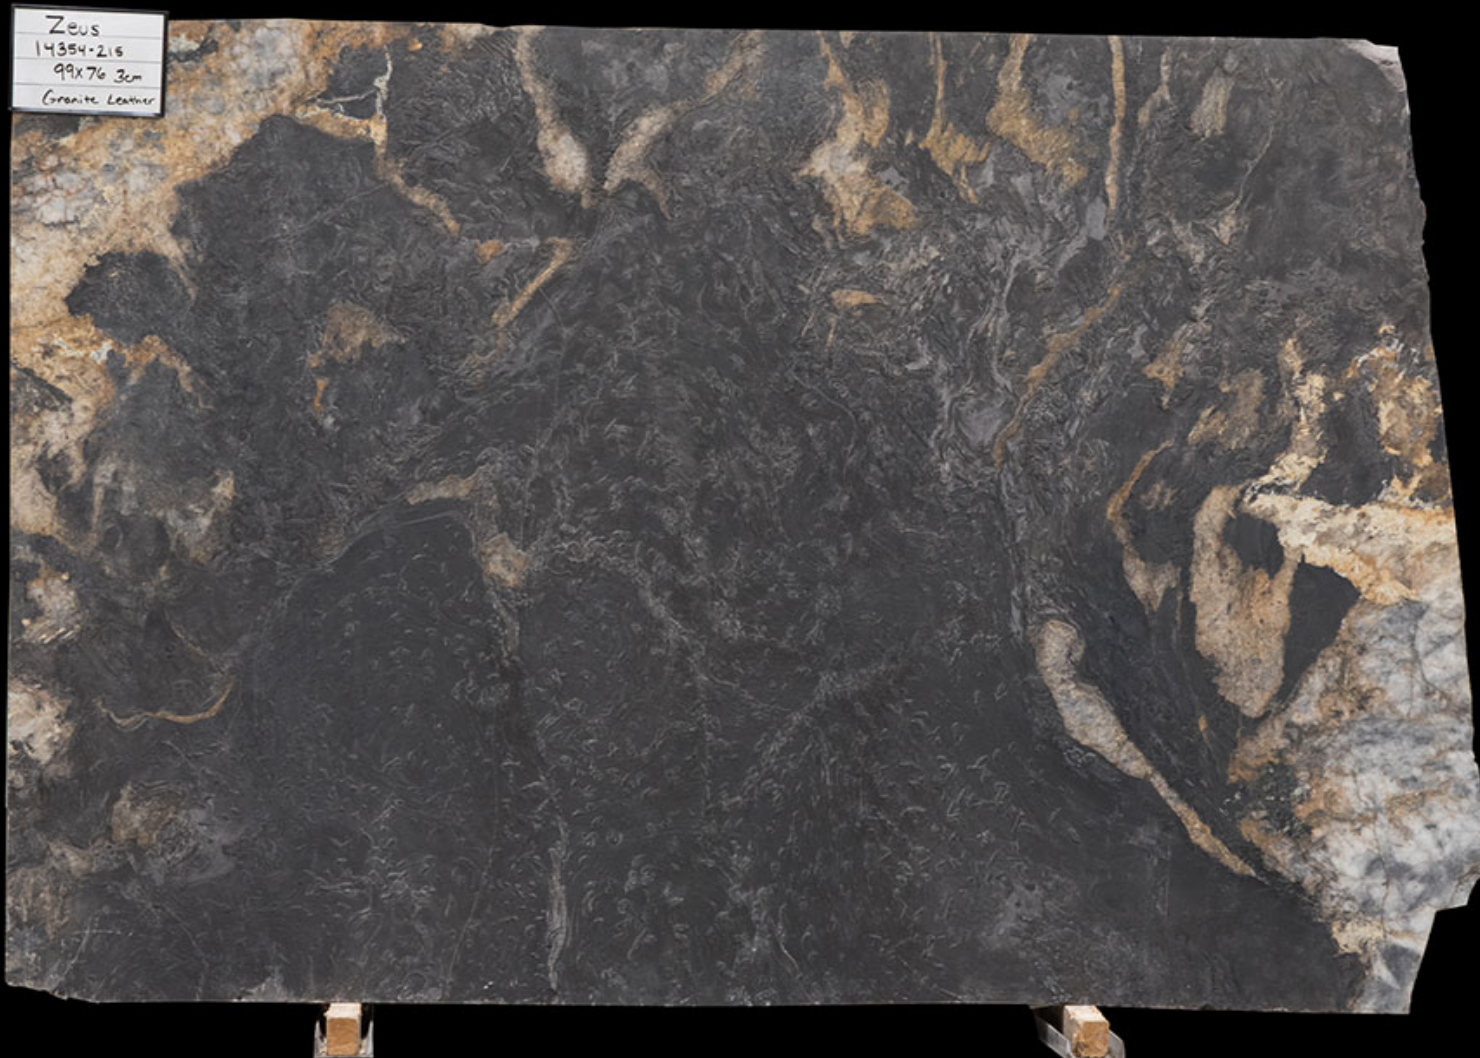

ZEUS LEATHER 14354-215

Single Slab

401 South 50th Street
Phoenix, AZ 85034
Phone: 602-914-2202
www.cactusstone.com

Available in: 3 cm Leather

NOTE: Your slab will vary in color, shade, veining, movement, fissures, etc. from this picture. View current inventory to make actual selection.