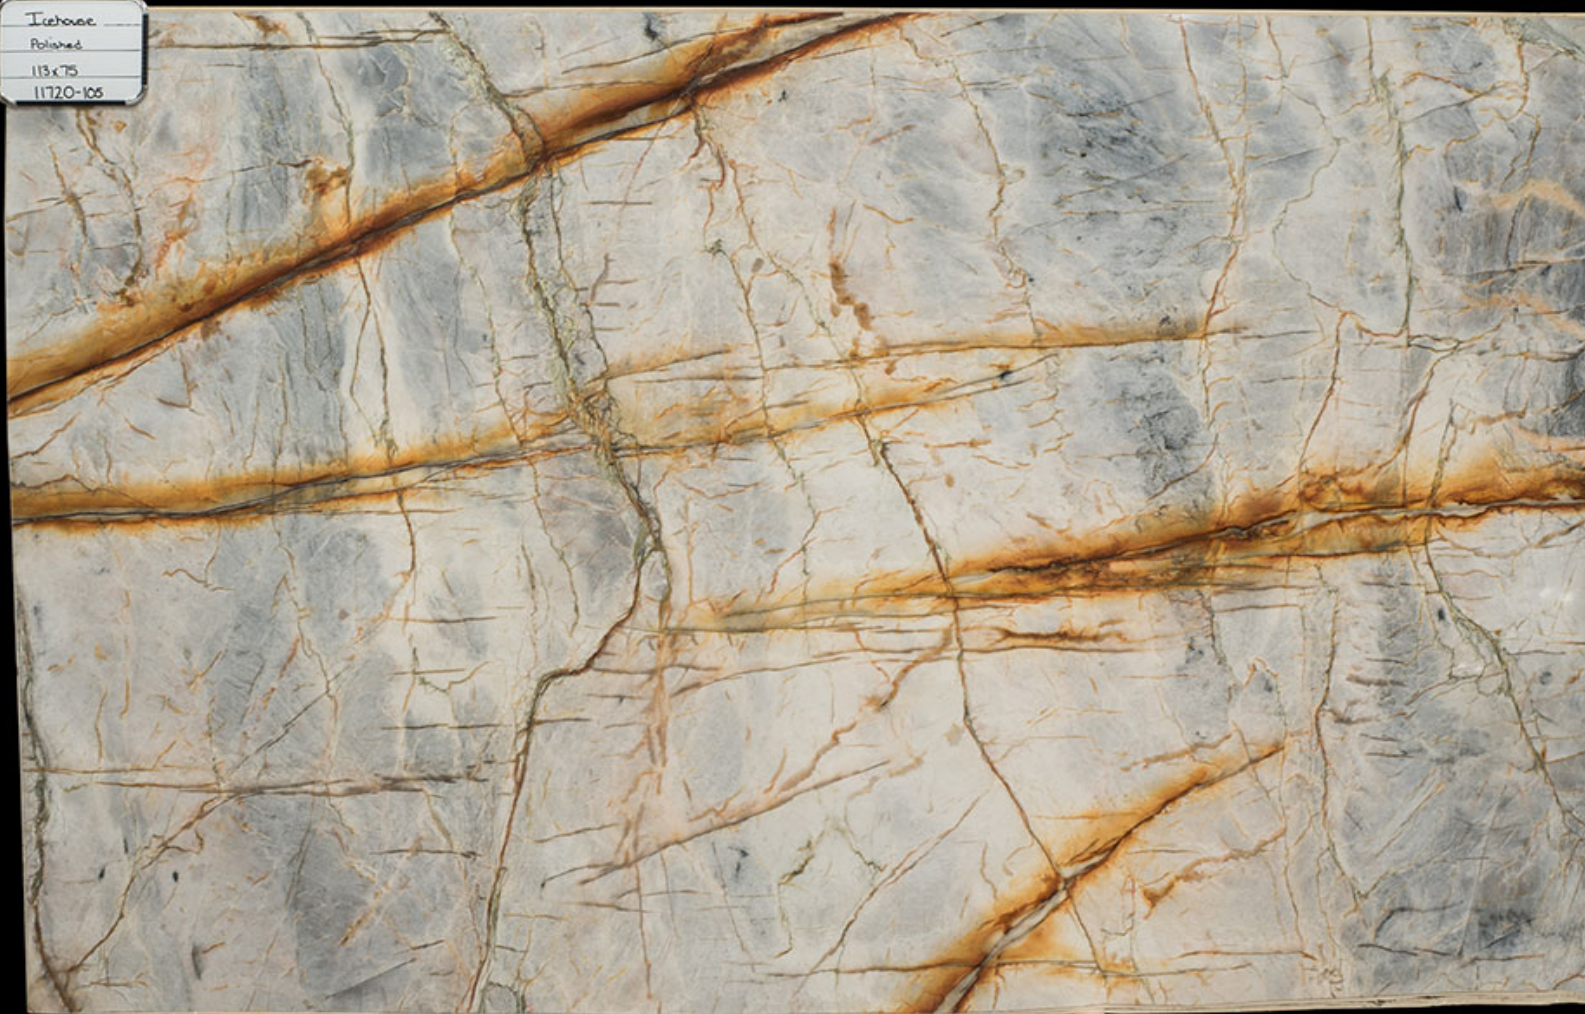

ICEHOUSE 11720-105

Single Slab

Icehouse
Polished
113 x 75
11720-105

401 South 50th Street
Phoenix, AZ 85034
Phone: 602-914-2202
www.cactusstone.com

Available in: 2 cm Polished

NOTE: Your slab will vary in color, shade, veining, movement, fissures, etc. from this picture. View current inventory to make actual selection.