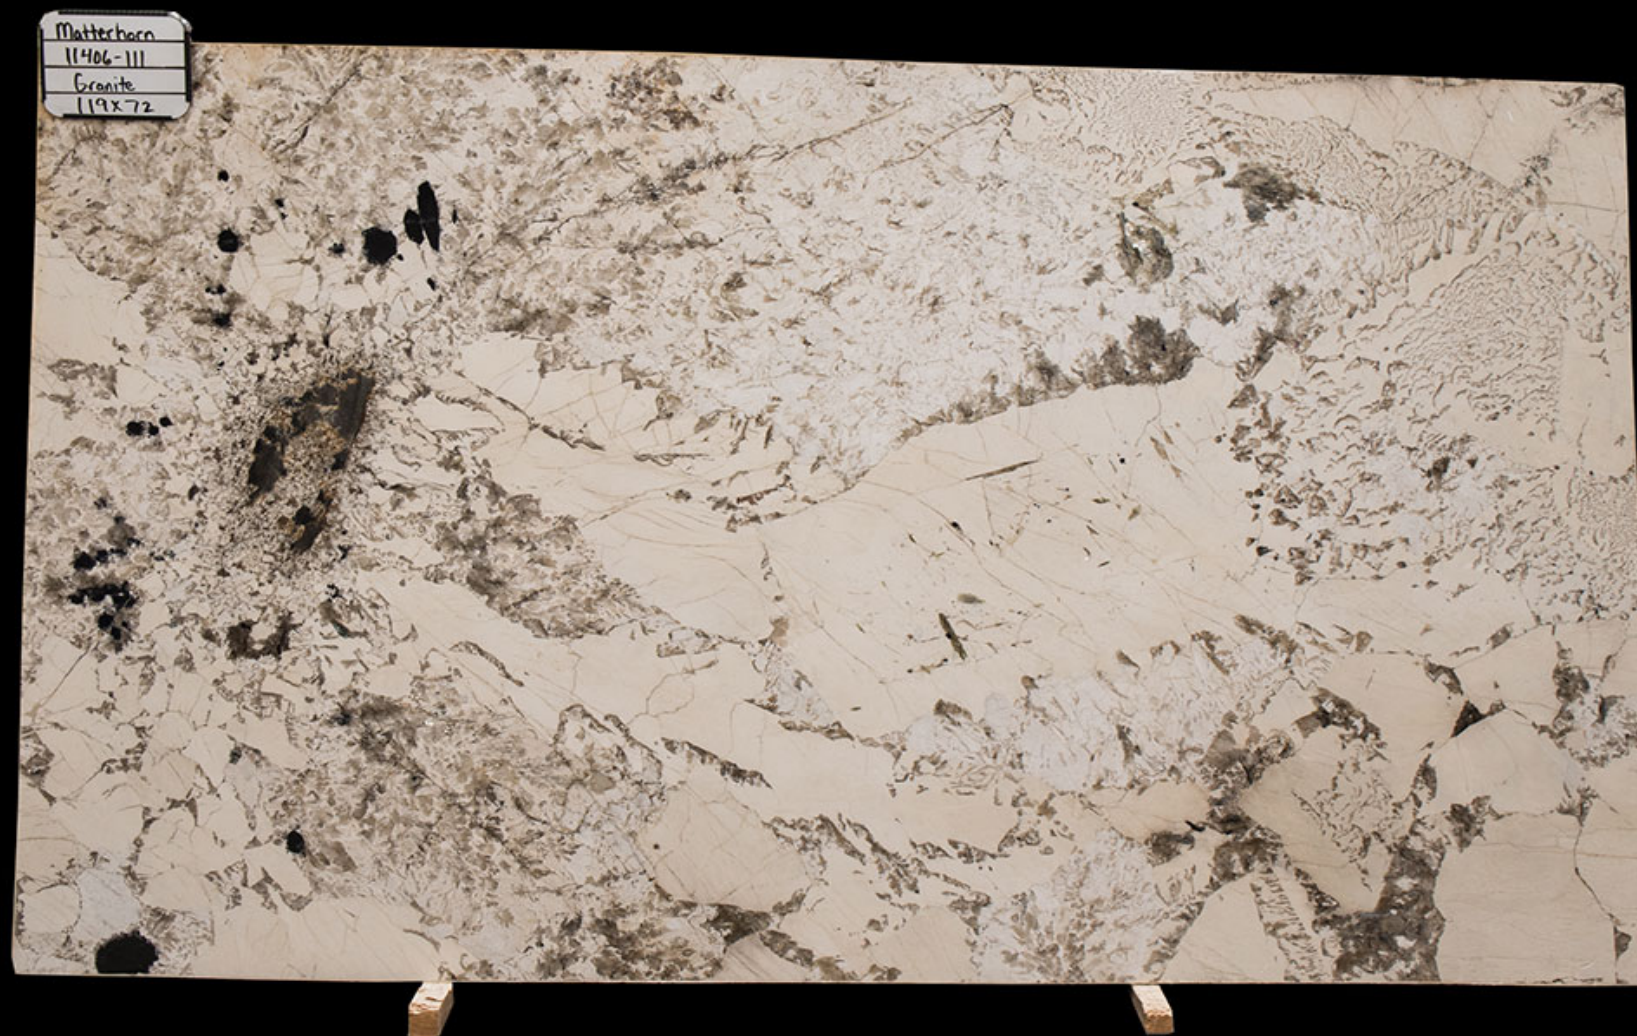

MATTERHORN 11406-111

Single Slab

CACTUS
STONE & TILE

401 South 50th Street
Phoenix, AZ 85034
Phone: 602-914-2202
www.cactusstone.com

Available in: 2 cm Polished

NOTE: Your slab will vary in color, shade, veining, movement, fissures, etc. from this picture. View current inventory to make actual selection.