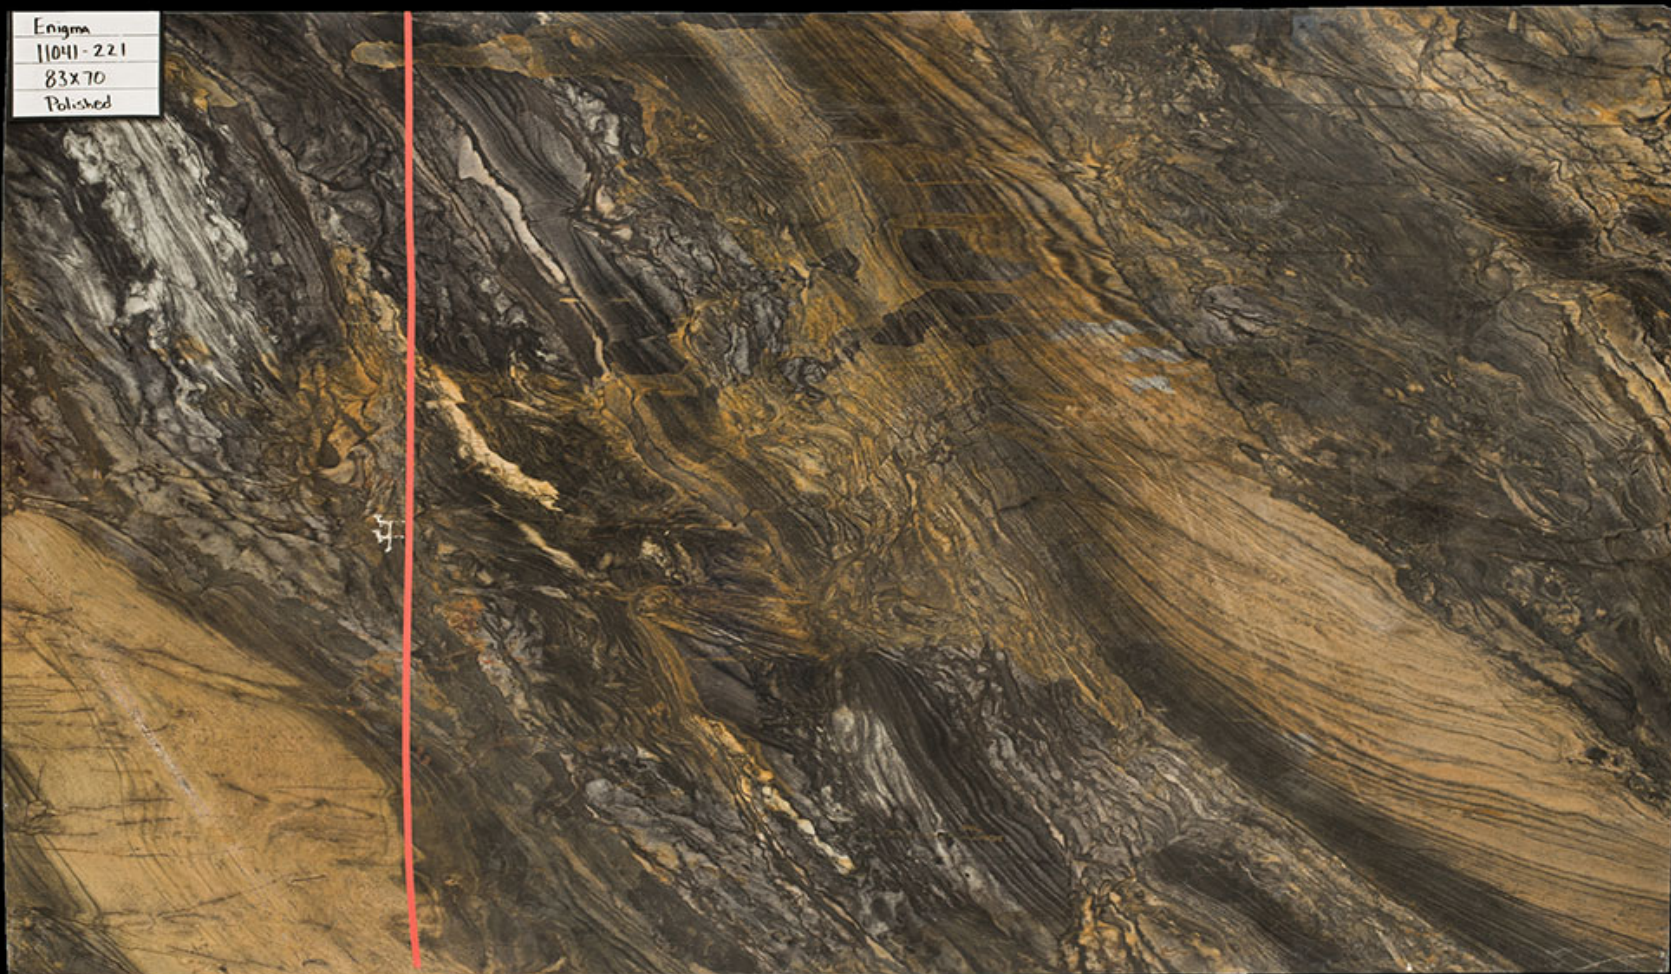

ENIGMA 11041-221

Single Slab

Enigma  
11041-221  
83x70  
Polished

401 South 50th Street  
Phoenix, AZ 85034  
Phone: 602-914-2202  
[www.cactusstone.com](http://www.cactusstone.com)

**Available in:** 2 cm Polished

**NOTE:** Your slab will vary in color, shade, veining, movement, fissures, etc. from this picture. View current inventory to make actual selection.